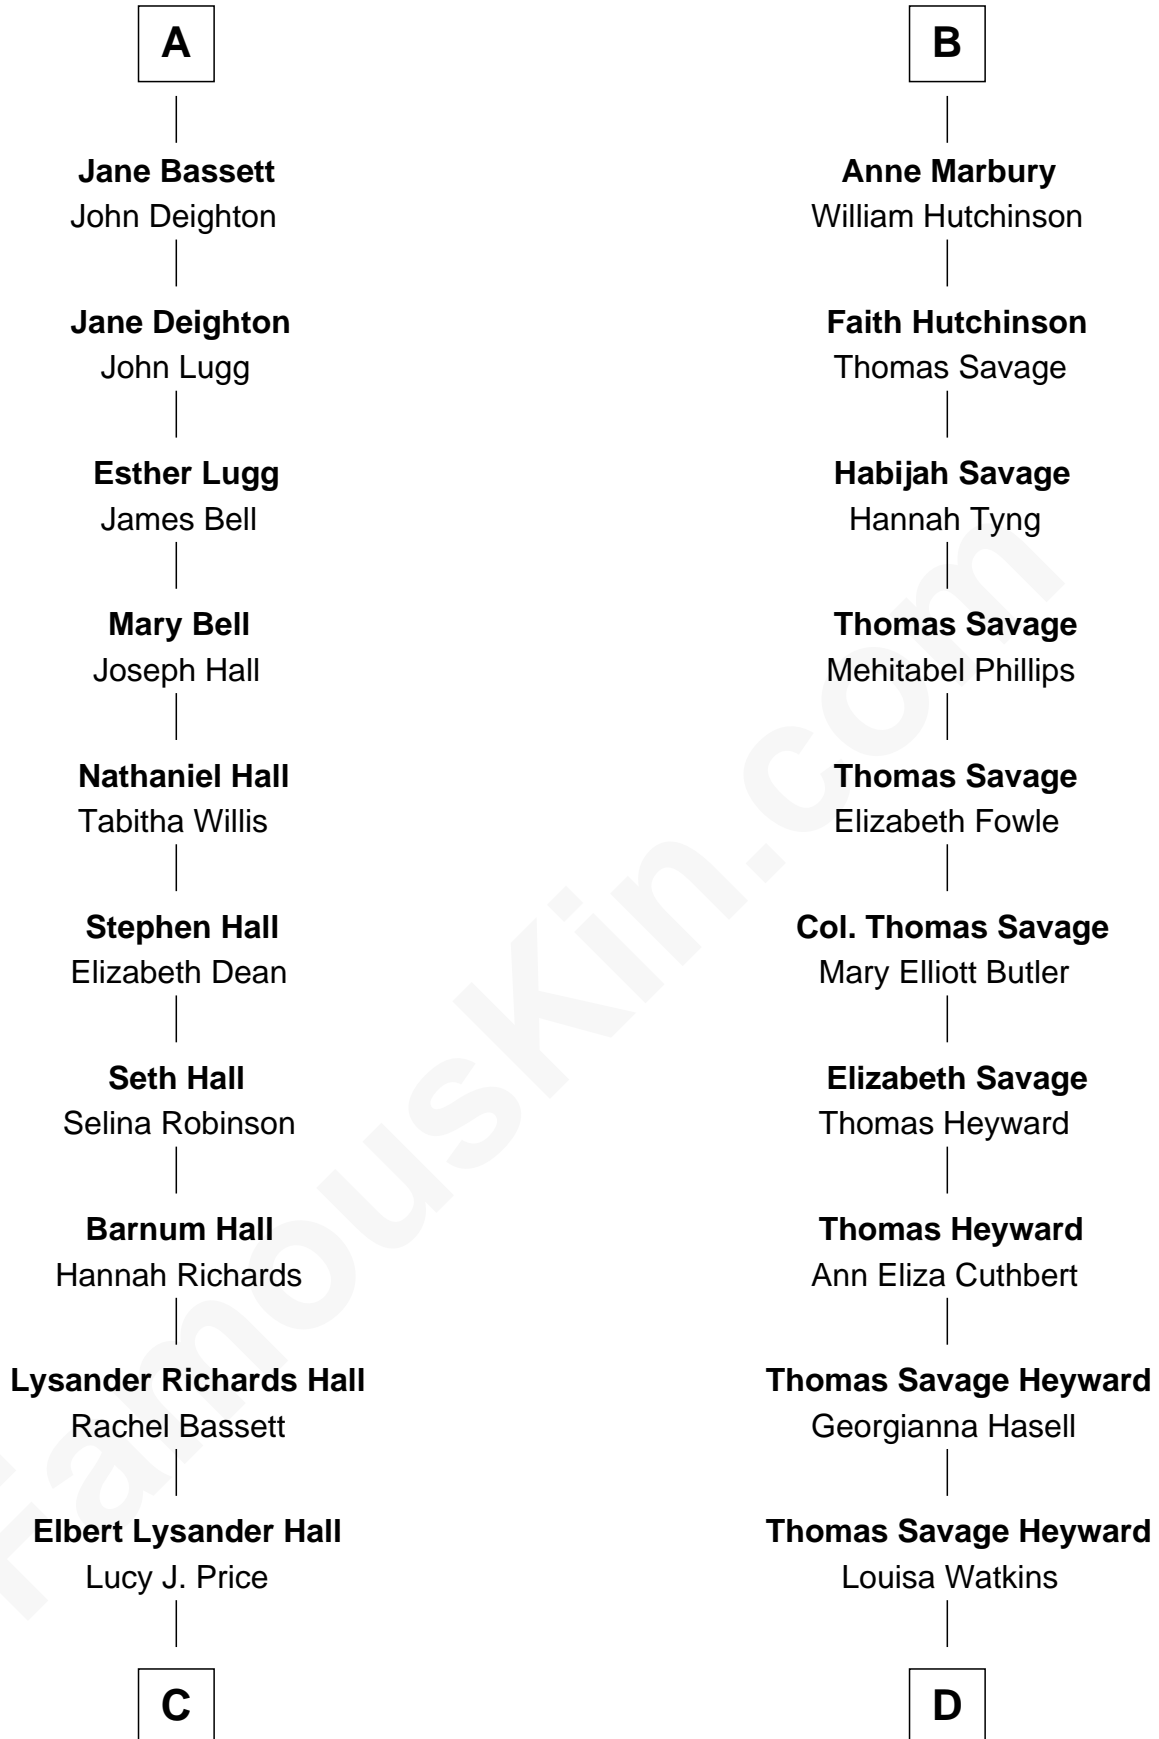

FamousKin.com Relationship Chart of

Geena Davis

Movie and TV Actress

18th cousin 1 time removed of

DuBose Heyward

Author of Porgy (Porgy & Bess)

C

Florence Martha Hall
Dr. William Henry Cook

Lucille Martha Cook
William Frank Davis

Geena Davis
Movie and TV Actress

D

Edwin Watkins Heyward
Jane Screven DuBose

DuBose Heyward
American Novelist

FamousKin.com