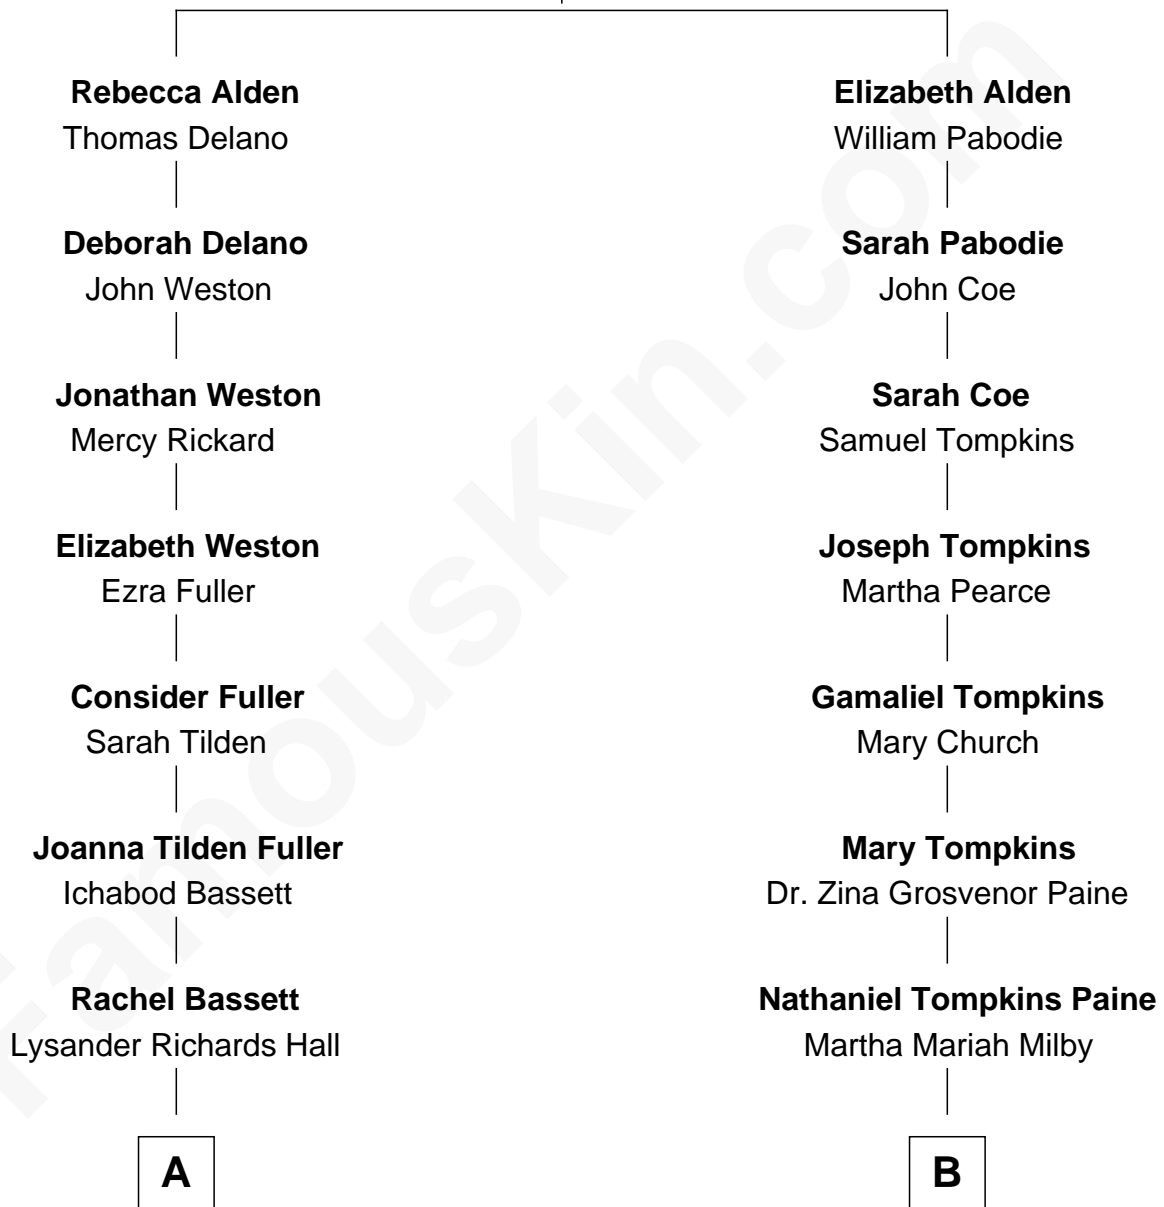

FamousKin.com Relationship Chart of

Geena Davis

Movie and TV Actress

8th cousin 2 times removed of

Charles M. Dale

66th Governor of New Hampshire

John Alden
Priscilla Mullins

A

Elbert Lysander Hall

Lucy J. Price

Florence Martha Hall
Dr. William Henry Cook

Lucille Martha Cook
William Frank Davis

Geena Davis
Movie and TV Actress

B

Maud Paine
Fred Vernon Dale

Charles M. Dale
66th Governor of New Hampshire