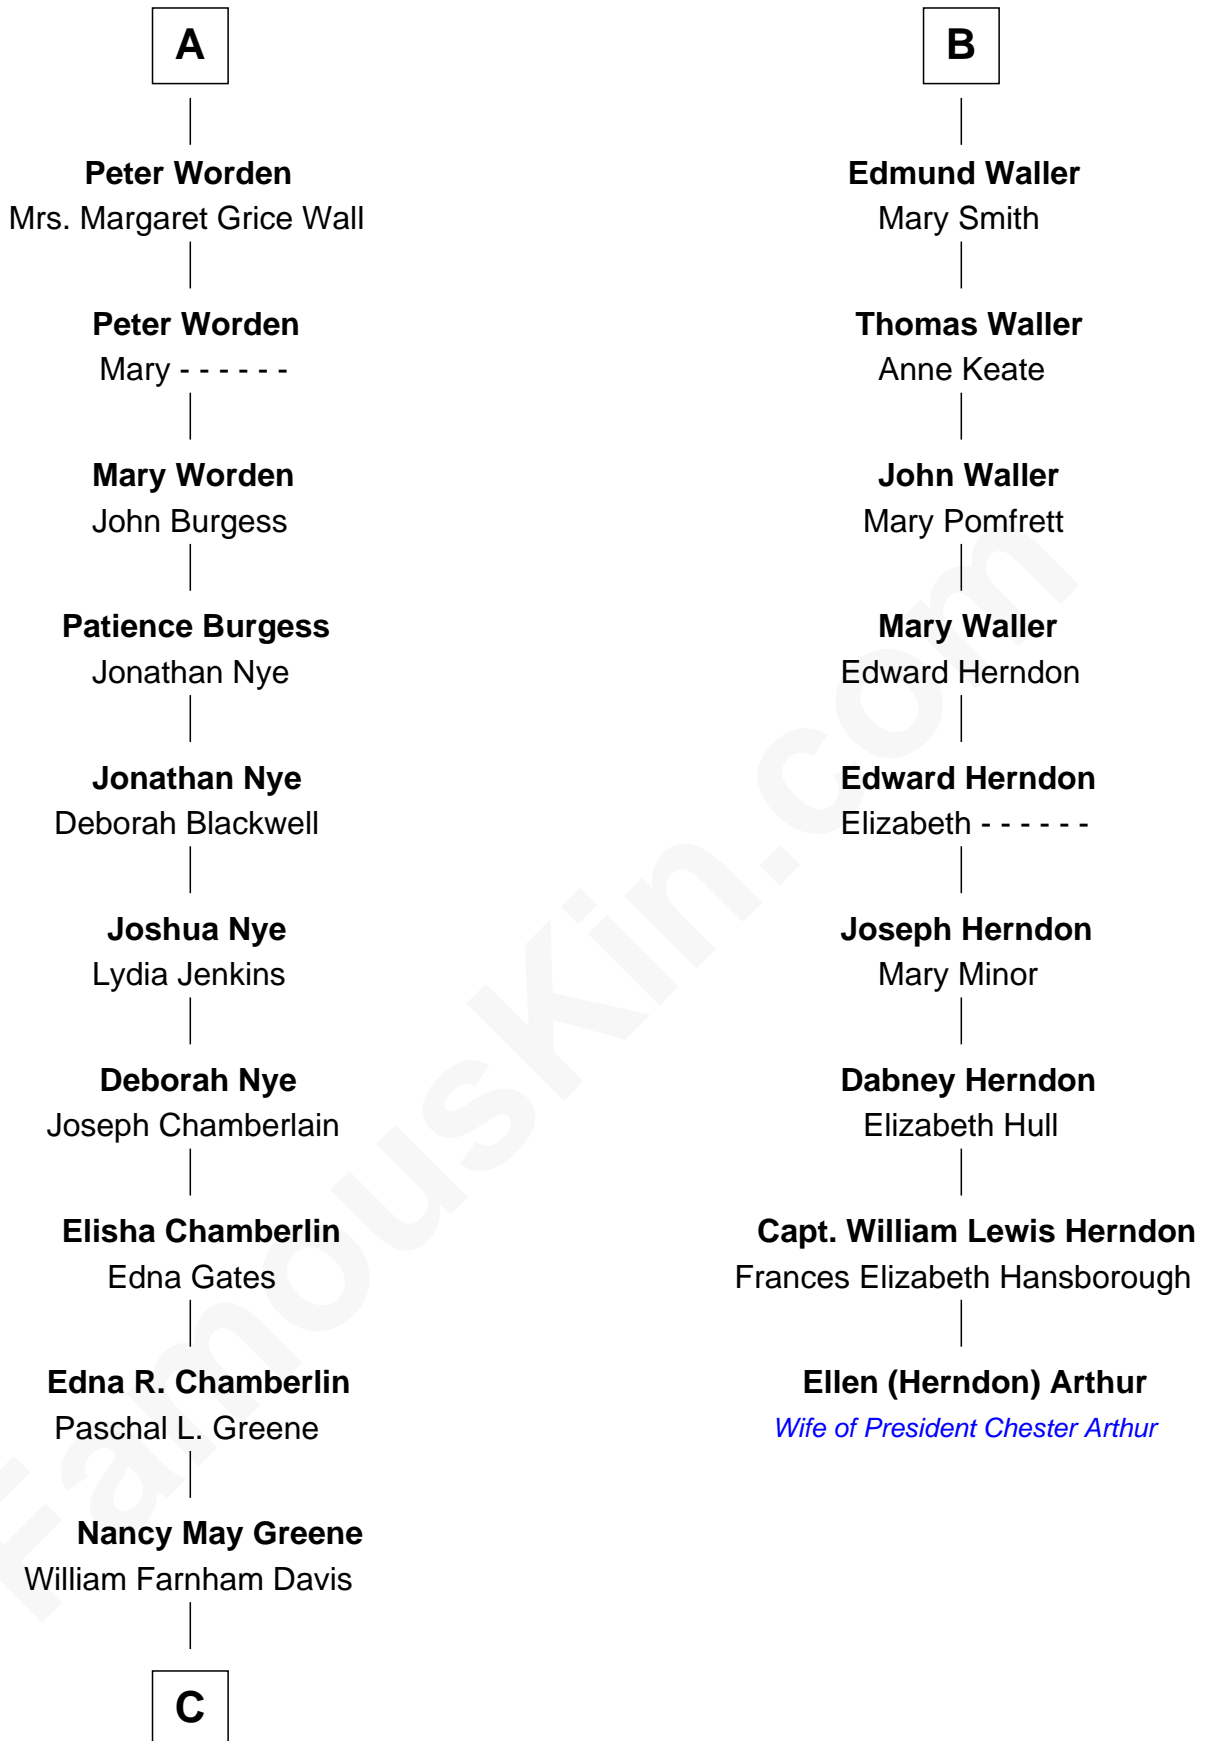

FamousKin.com Relationship Chart of

Geena Davis

Movie and TV Actress

15th cousin 4 times removed of

Ellen (Herndon) Arthur

Wife of President Chester A. Arthur

Sir Nicholas Harington

Isabel English

Agnes Harington

Richard Sherburne

Richard Sherburne

Alice Hamerton

Agnes Sherburne

Henry Rushton

Nicholas Rushton

Margaret Radcliffe

Agnes Rushton

Richard Worthington

Peter Worthington

Isabel Anderton

Isabel Worthington

Robert Worden

A

Sir William Harington

James Gerard

William Gerard

Dorothy Page

Dorothy Gerard

Thomas Waller

B

C

—
Isaac Danforth Davis
Edna Frances Greene