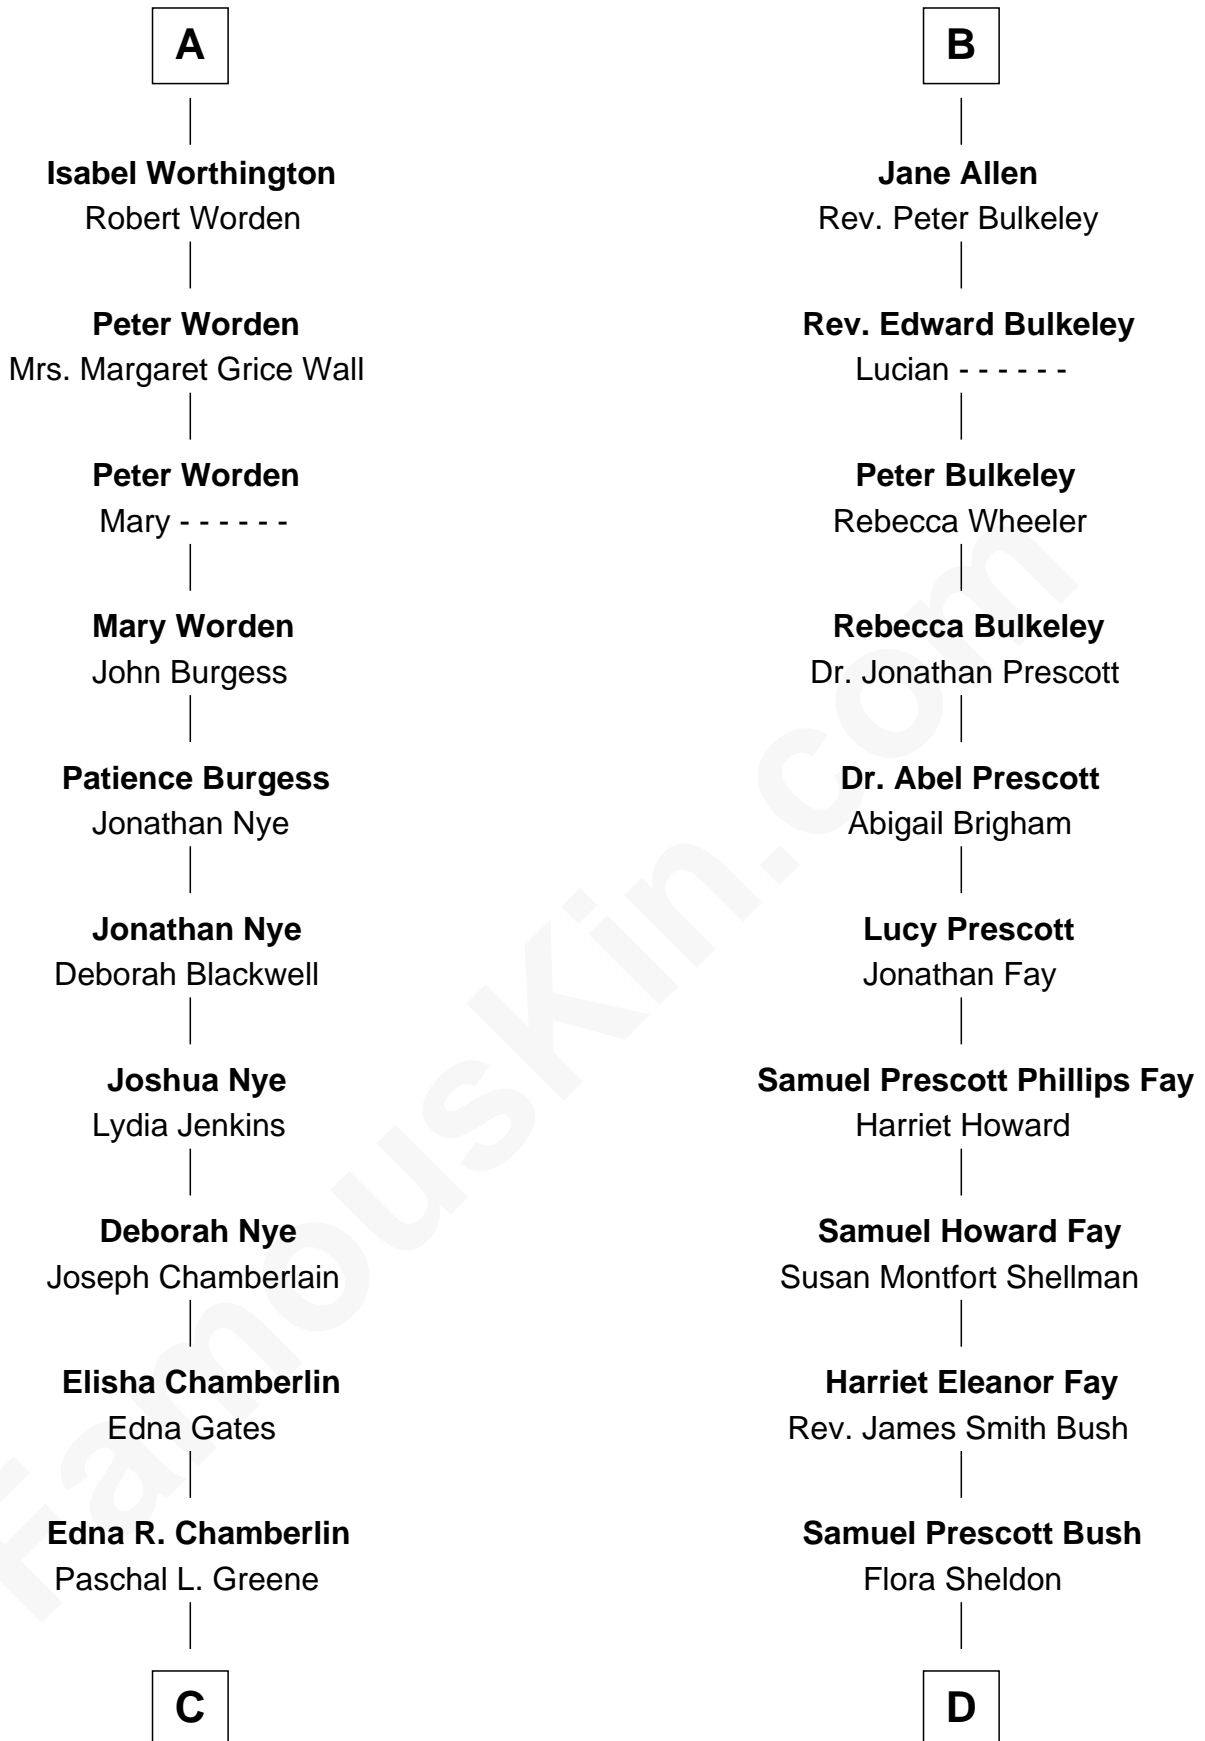

FamousKin.com Relationship Chart of

Geena Davis

Movie and TV Actress

18th cousin 2 times removed of

George H. W. Bush

41st U.S. President

C

Nancy May Greene
William Farnham Davis

Isaac Danforth Davis
Edna Frances Greene

William Frank Davis
Lucille Martha Cook

Geena Davis
Movie and TV Actress

D

Prescott Sheldon Bush
Dorothy Wear Walker

George H. W. Bush
41st U.S. President

FamousKin.com