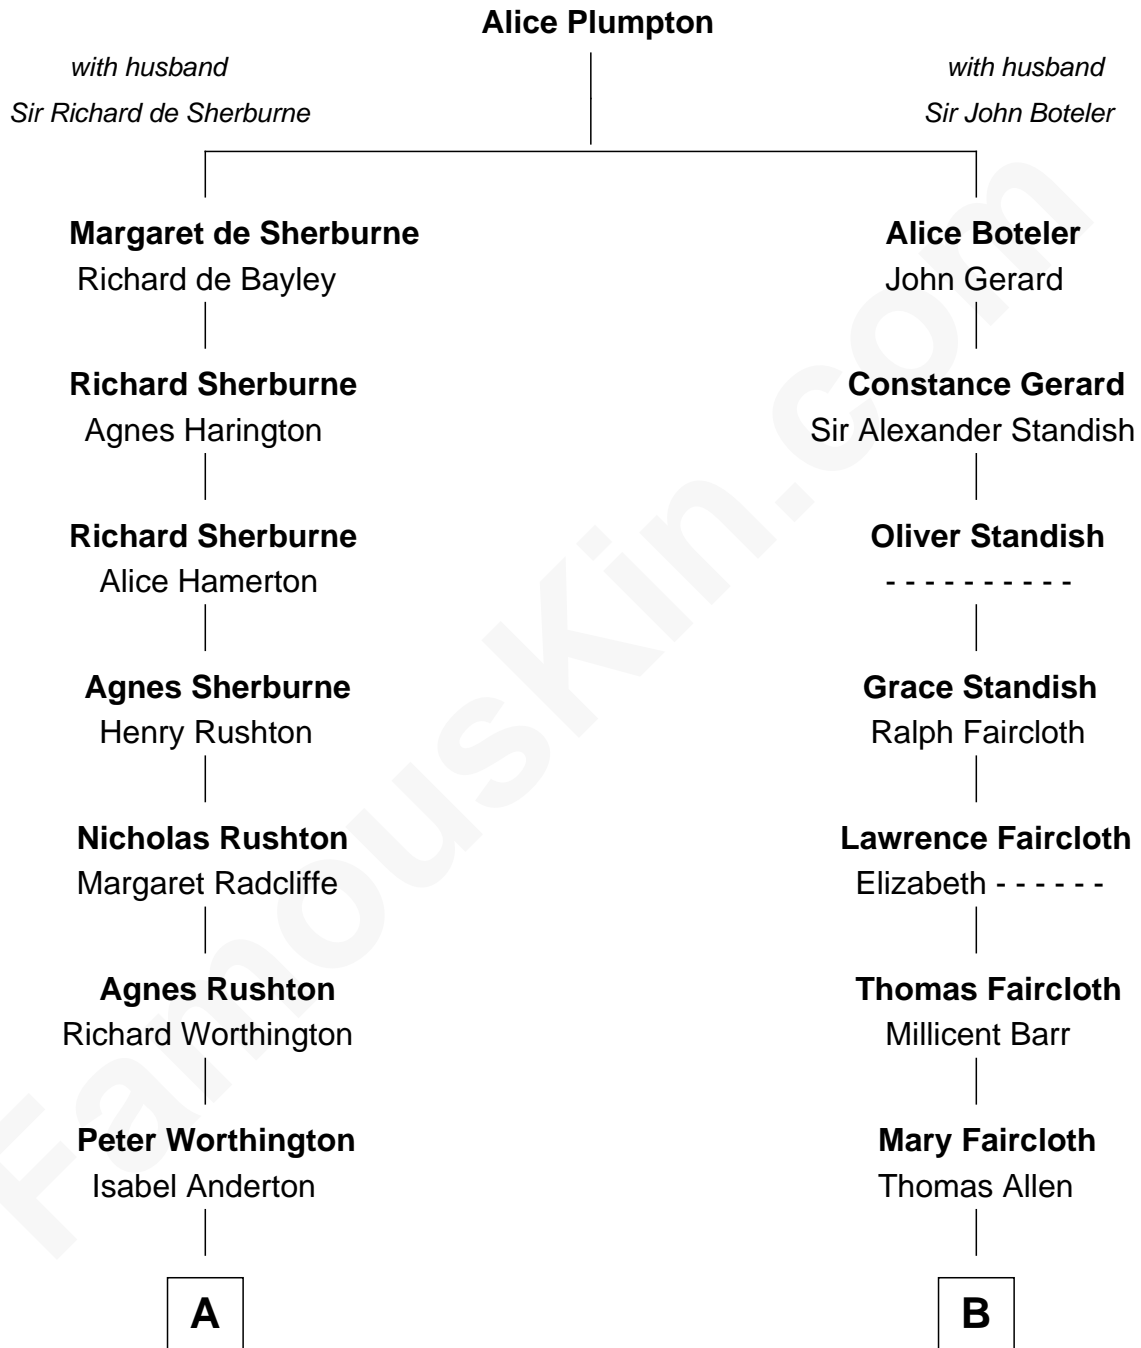

FamousKin.com Relationship Chart of

Geena Davis

Movie and TV Actress

18th cousin 2 times removed of

George H. W. Bush

41st U.S. President

C

Nancy May Greene
William Farnham Davis

Isaac Danforth Davis
Edna Frances Greene

William Frank Davis
Lucille Martha Cook

Geena Davis
Movie and TV Actress

D

Prescott Sheldon Bush
Dorothy Wear Walker

George H. W. Bush
41st U.S. President

FamousKin.com