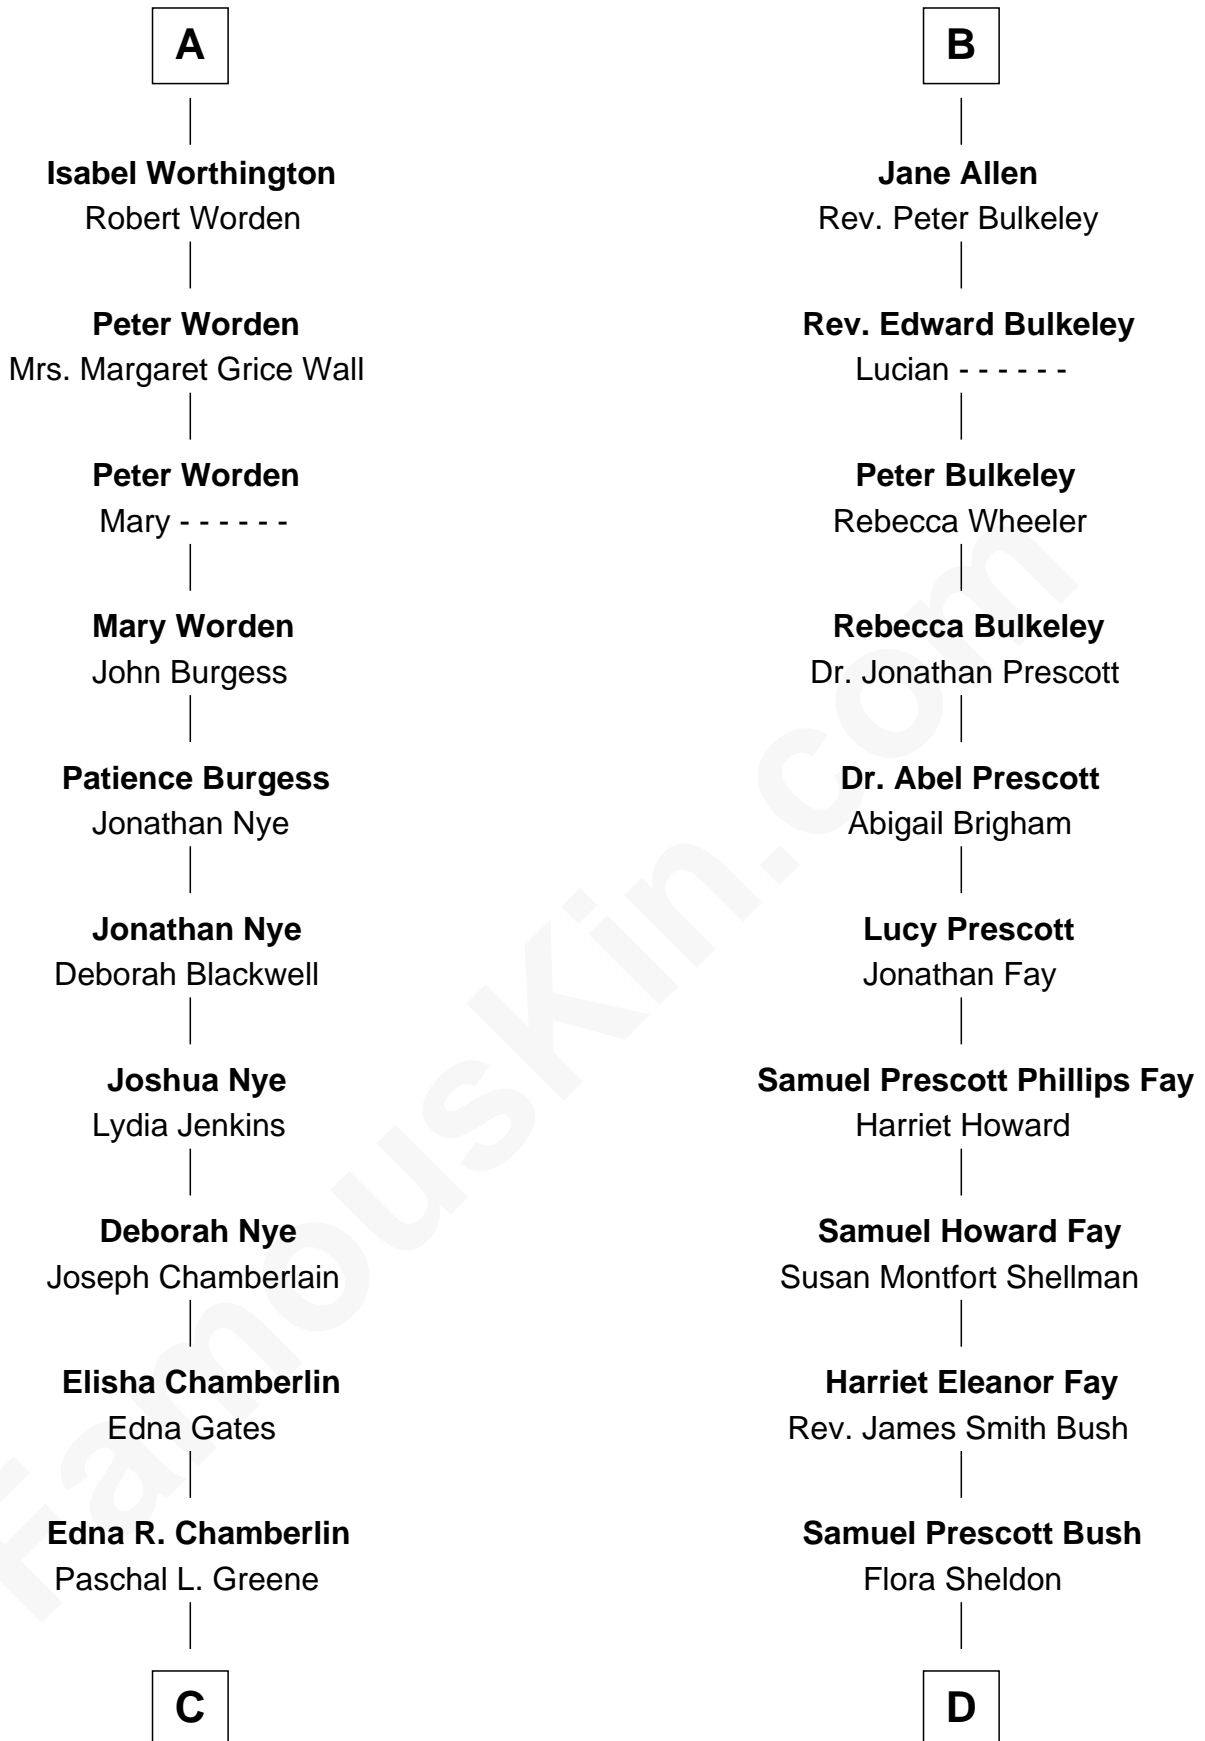

FamousKin.com Relationship Chart of

Geena Davis

Movie and TV Actress

19th cousin 1 time removed of

George W. Bush

43rd U.S. President

C

Nancy May Greene
William Farnham Davis

Isaac Danforth Davis
Edna Frances Greene

William Frank Davis
Lucille Martha Cook

Geena Davis
Movie and TV Actress

D

Prescott Sheldon Bush
Dorothy Wear Walker

George Herbert Walker Bush
Barbara Pierce

George W. Bush
43rd U.S. President