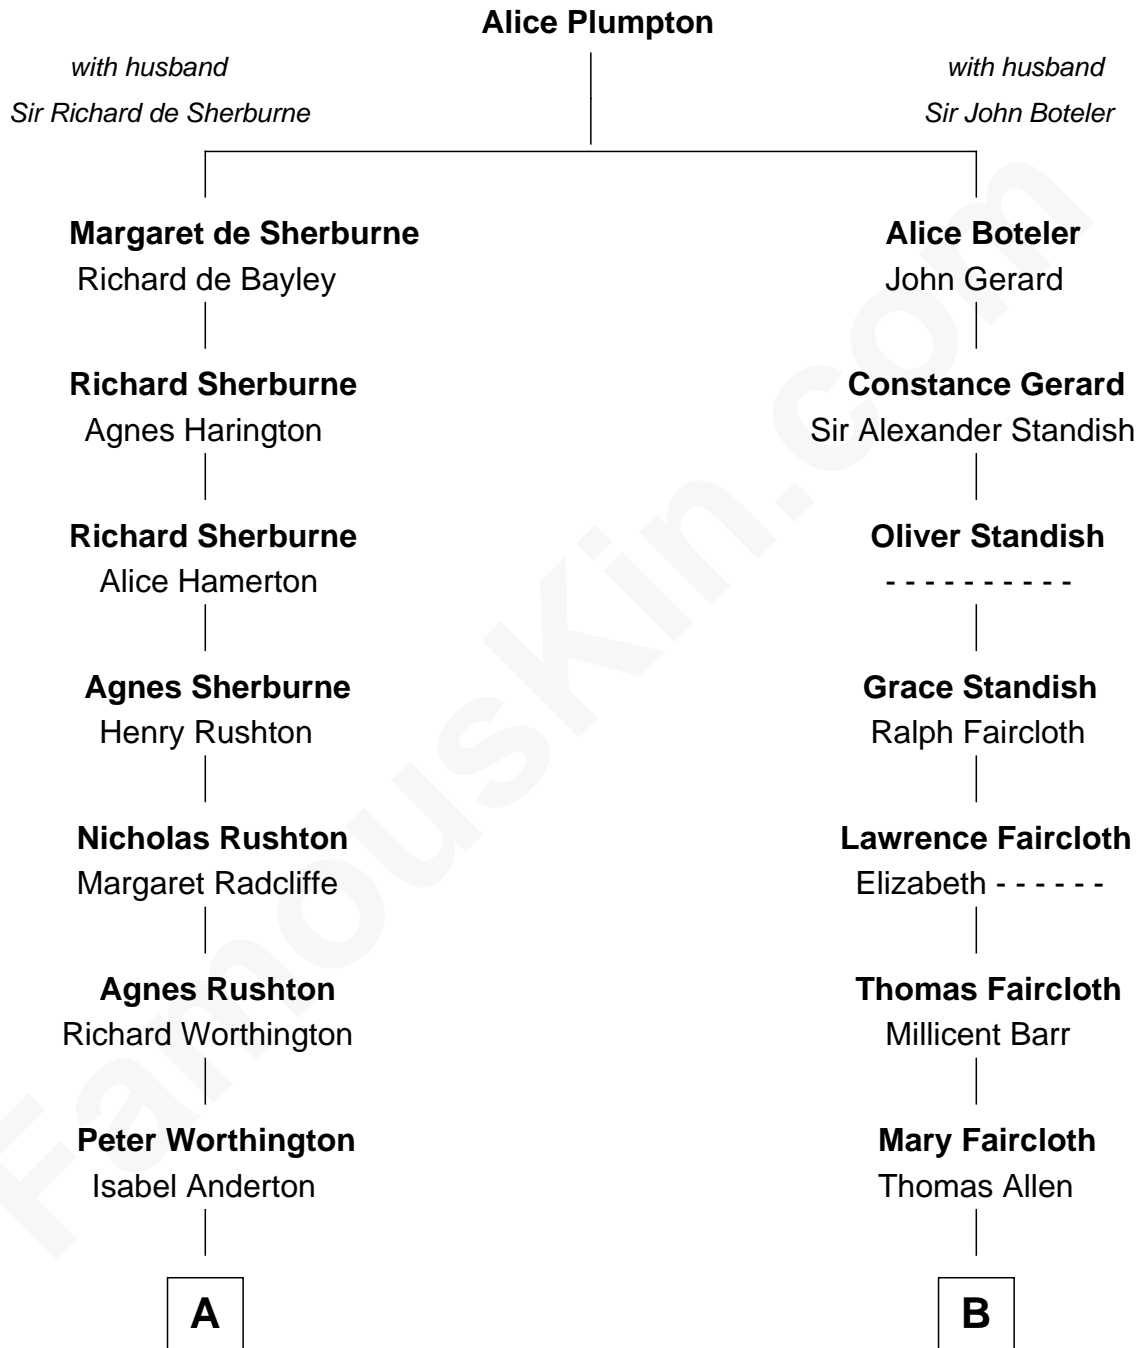

FamousKin.com Relationship Chart of

Geena Davis

Movie and TV Actress

19th cousin 1 time removed of

George W. Bush

43rd U.S. President

C

Nancy May Greene
William Farnham Davis

Isaac Danforth Davis
Edna Frances Greene

William Frank Davis
Lucille Martha Cook

Geena Davis
Movie and TV Actress

D

Prescott Sheldon Bush
Dorothy Wear Walker

George Herbert Walker Bush
Barbara Pierce

George W. Bush
43rd U.S. President