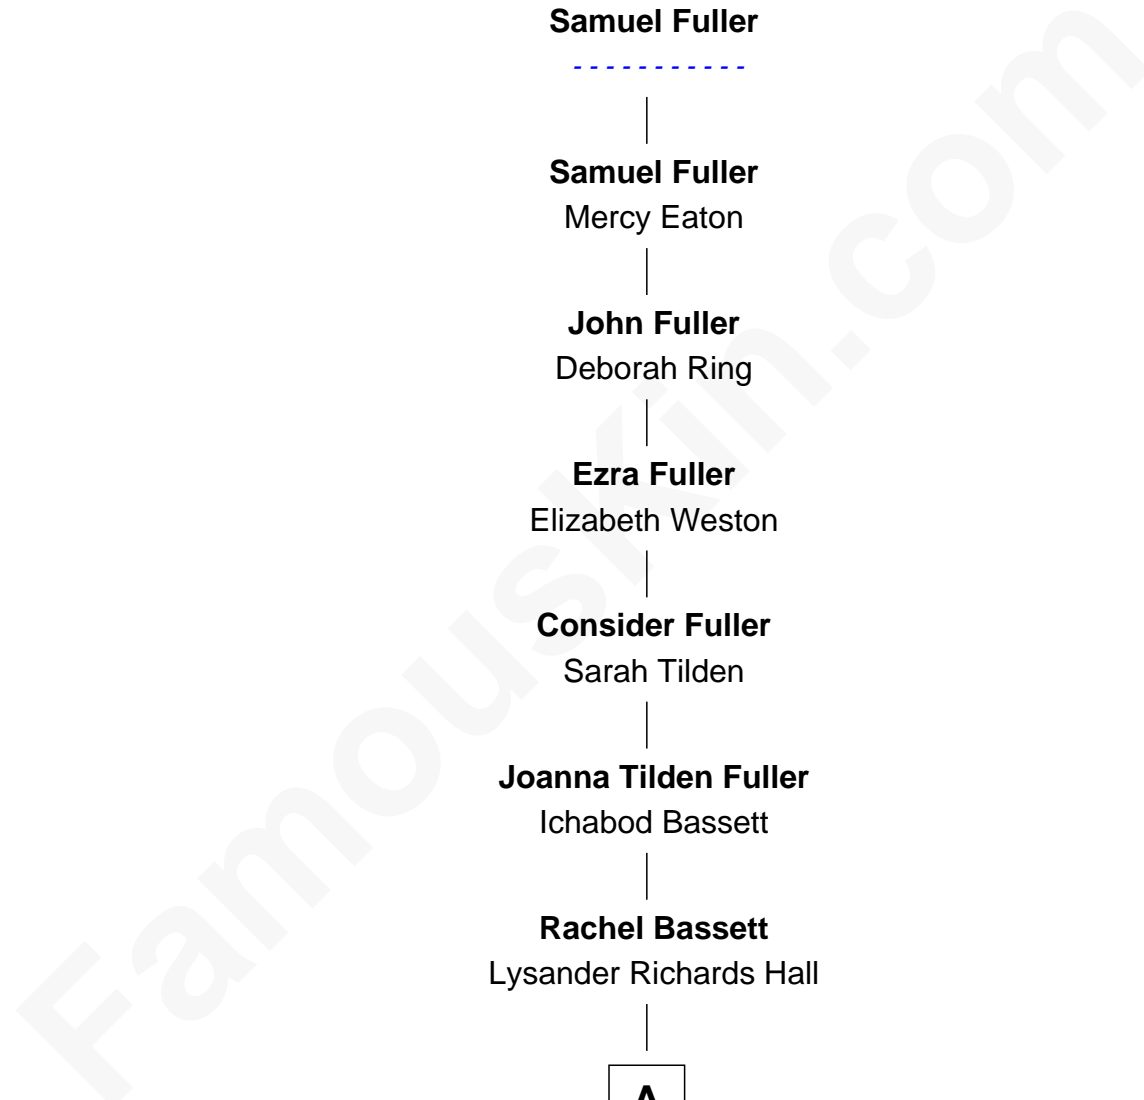

FamousKin.com Relationship Chart of

Geena Davis

Movie and TV Actress

9th Great-granddaughter of

Samuel Fuller

(c1580 - 1633) Mayflower passenger 1620

MAYFLOWER

Samuel Fuller

Bridget Lee

Samuel Fuller

Samuel Fuller

Mercy Eaton

John Fuller

Deborah Ring

Ezra Fuller

Elizabeth Weston

Consider Fuller

Sarah Tilden

Joanna Tilden Fuller

Ichabod Bassett

Rachel Bassett

Lysander Richards Hall

A

A