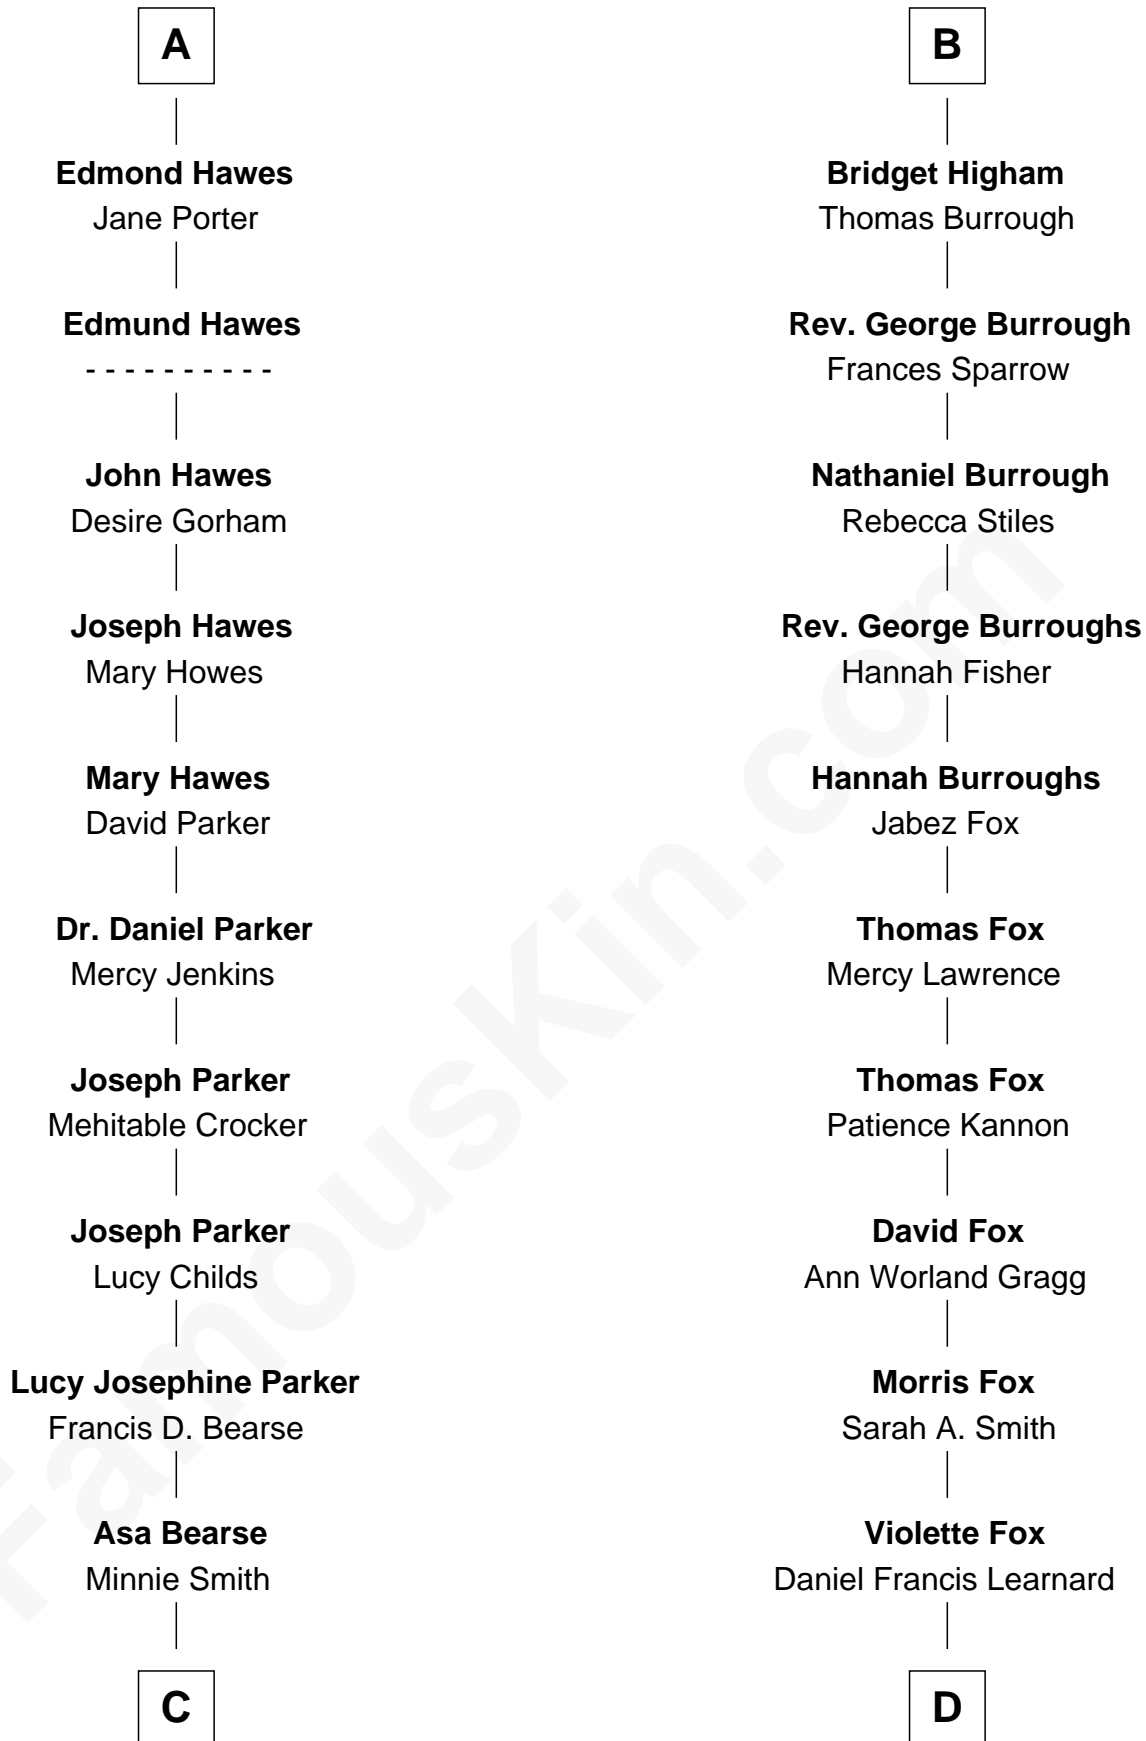

FamousKin.com Relationship Chart of

Amanda Bearse

TV Actress

19th cousin of

Bob Moore

Co-Founder, Bob's Red Mill

Sir John Howard

Alice de Bois

A

Sir Robert Howard
Margaret de Scales

Sir John Howard
Alice Tendring

Henry Howard
Mary Hussey

Elizabeth Howard
Henry Wentworth

Margery Wentworth
Sir William Waldegrave

George Waldegrave
Anne Drury

Phyllis Waldegrave
Thomas Higham

B

C

Asa Taylor Bearse

Mary Wingo

Danforth Parker Bearse

Ann Armistead

Amanda Bearse

TV Actress