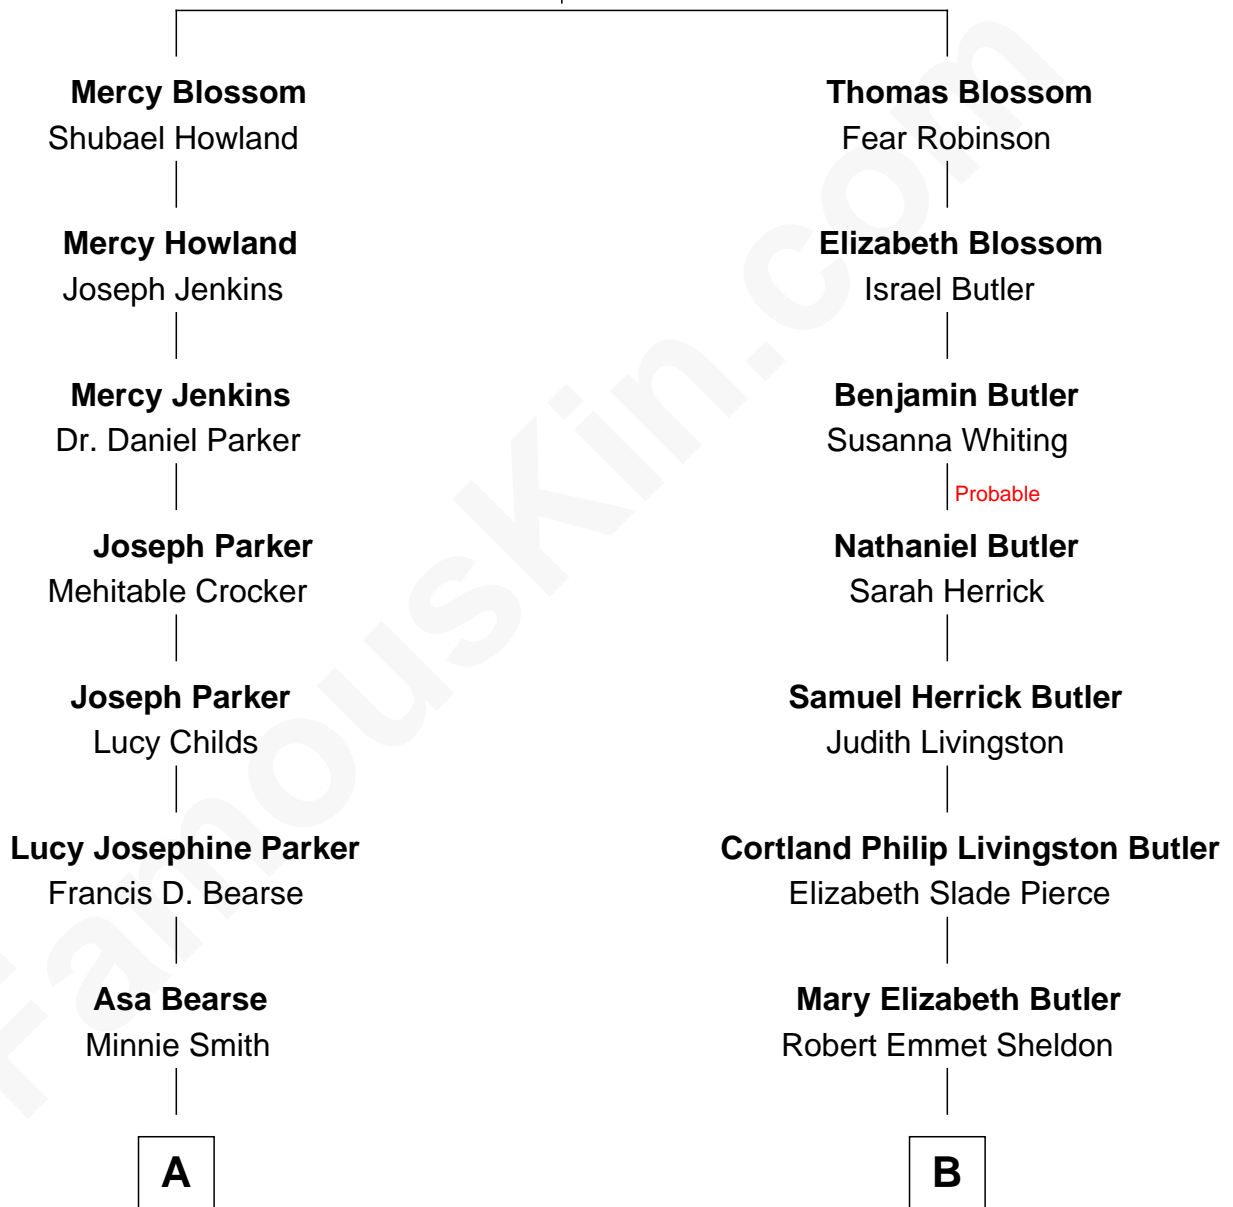

FamousKin.com Relationship Chart of

Amanda Bearse

TV Actress

9th cousin of

George H. W. Bush

41st U.S. President

Peter Blossom

Sarah Bodfish

FamousKin.com