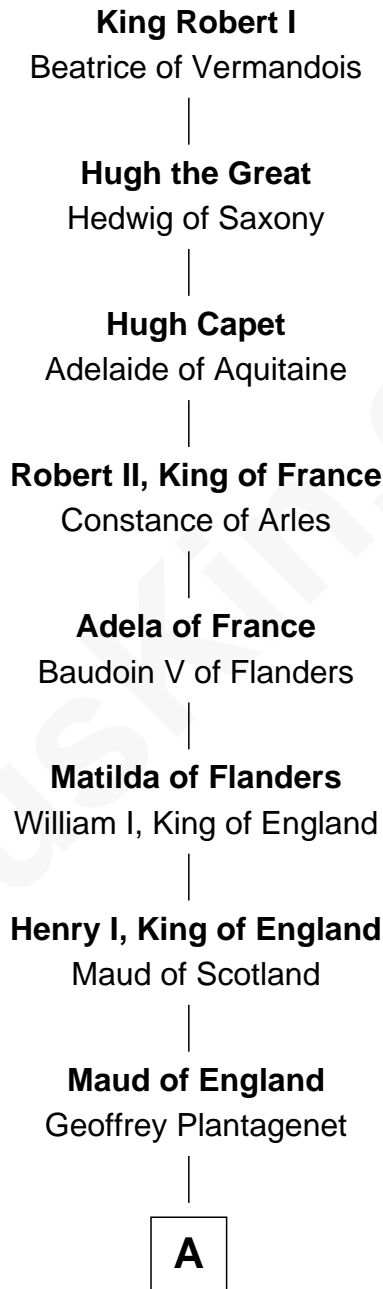

FamousKin.com Relationship Chart of

Amanda Bearse

TV Actress

31st Great-granddaughter of

King Robert I

King of France

A

Henry II, King of England

Eleanor of Aquitaine

John, King of England

Isabelle of Angoulême

Richard Plantagenet

Sir Richard of Cornwall

Joan - - - - -

Joan of Cornwall

Sir John Howard