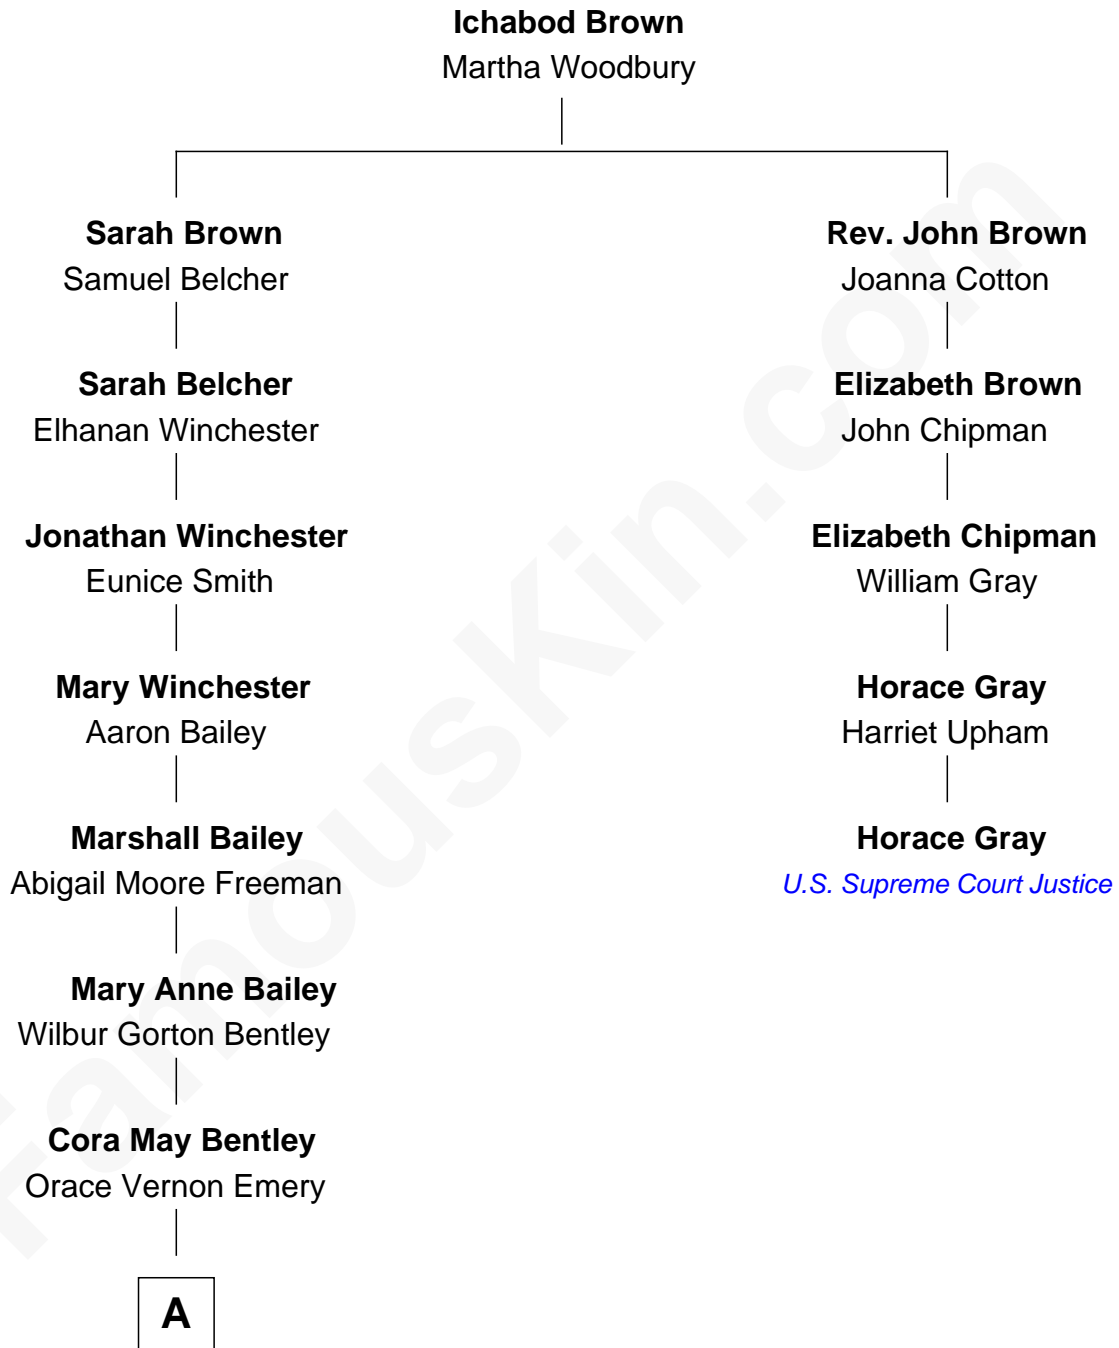

FamousKin.com

Relationship Chart of Brandon Lee

Movie Actor and Martial Artist

4th cousin 5 times removed of

Horace Gray

U.S. Supreme Court Justice

A

—
Everett William Emery

Vivian P. Hester

—
Linda Claire Emery

Bruce Lee

—
Brandon Lee

Movie Actor and Martial Artist

FamousKin.com