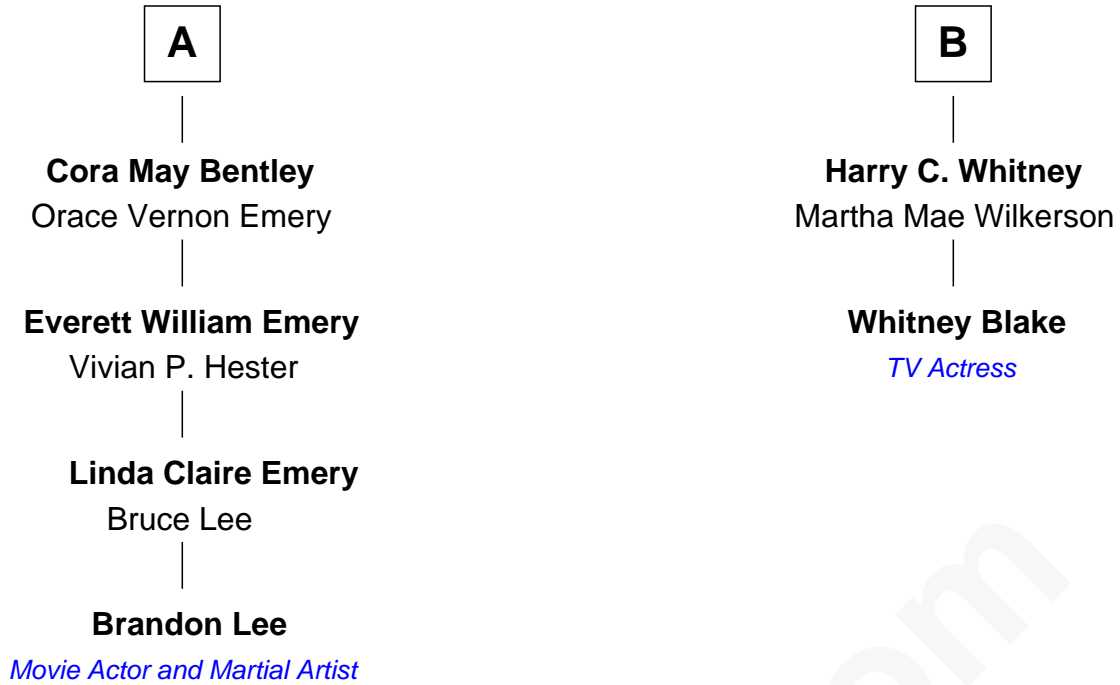

FamousKin.com

Relationship Chart of

Brandon Lee

Movie Actor and Martial Artist

8th cousin 2 times removed of

Whitney Blake
TV Actress

Jeremy Belcher

with wife
Mary Lockwood

with wife

Richard Belcher
Mary Simpson

Mary Belcher
Joseph Russell

Samuel Belcher
Sarah Brown

Abigail Russell
Matthew Bridge

Sarah Belcher
Elhanan Winchester

Abigail Bridge
Benjamin Whitney

Jonathan Winchester
Eunice Smith

Samuel Whitney
Abigail Cutler

Mary Winchester
Aaron Bailey

Ebenezer Whitney
Bathsheba Tonkin Heston

Marshall Bailey
Abigail Moore Freeman

Eben Wharton Whitney
Lucy S. Warrick

Mary Anne Bailey
Wilbur Gorton Bentley

Henry Clay Whitney
Marion Belle Woods

A

B

FamousKin.com