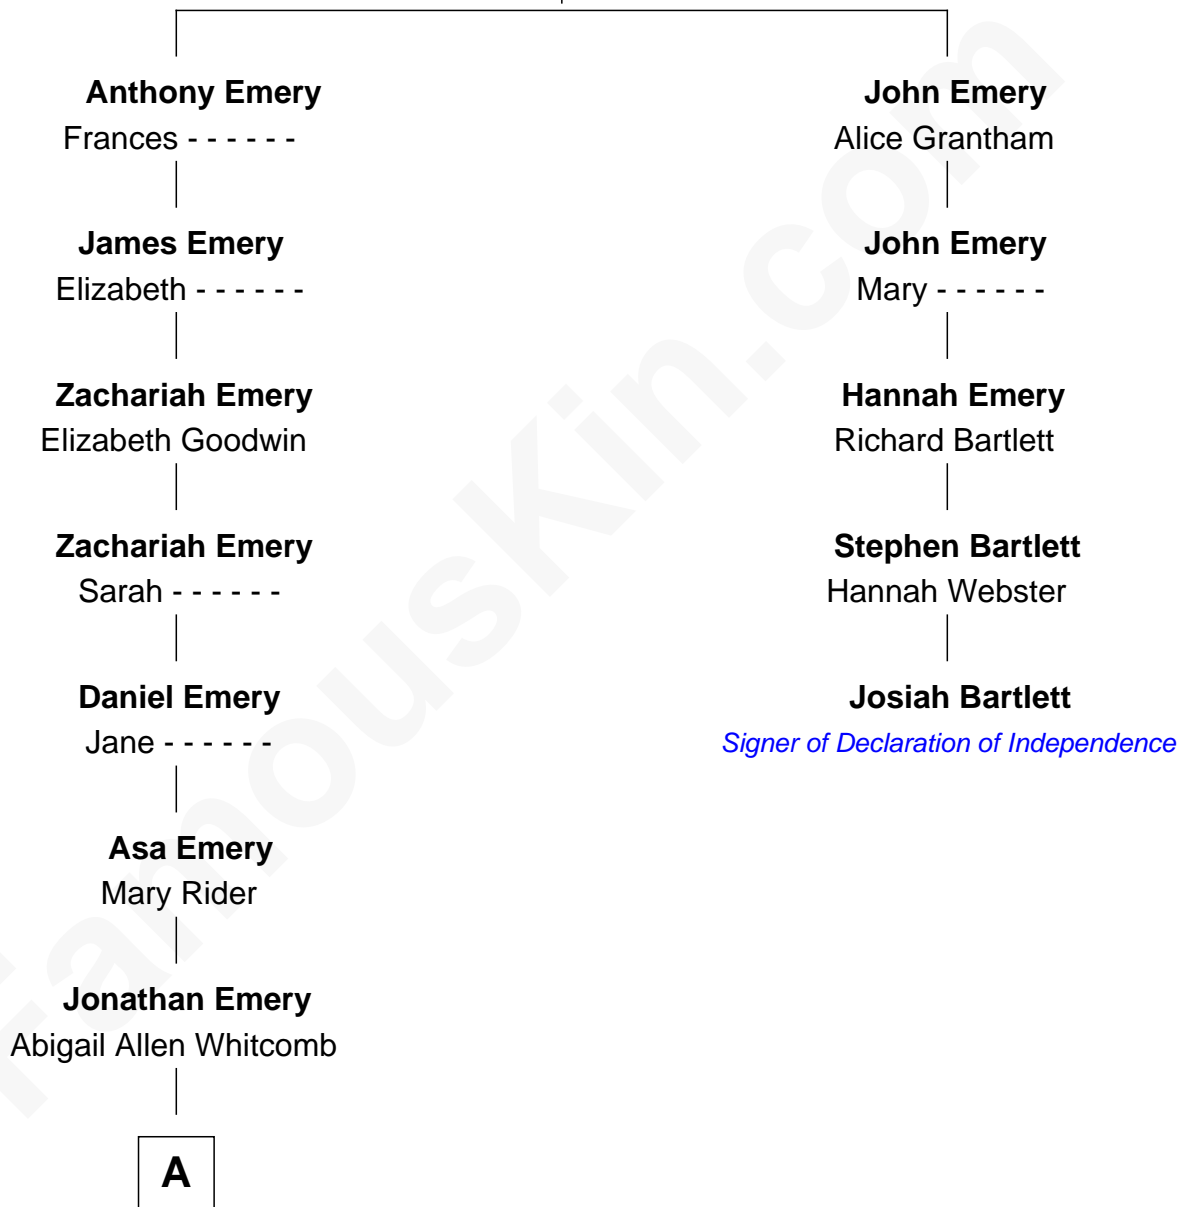

John Emery