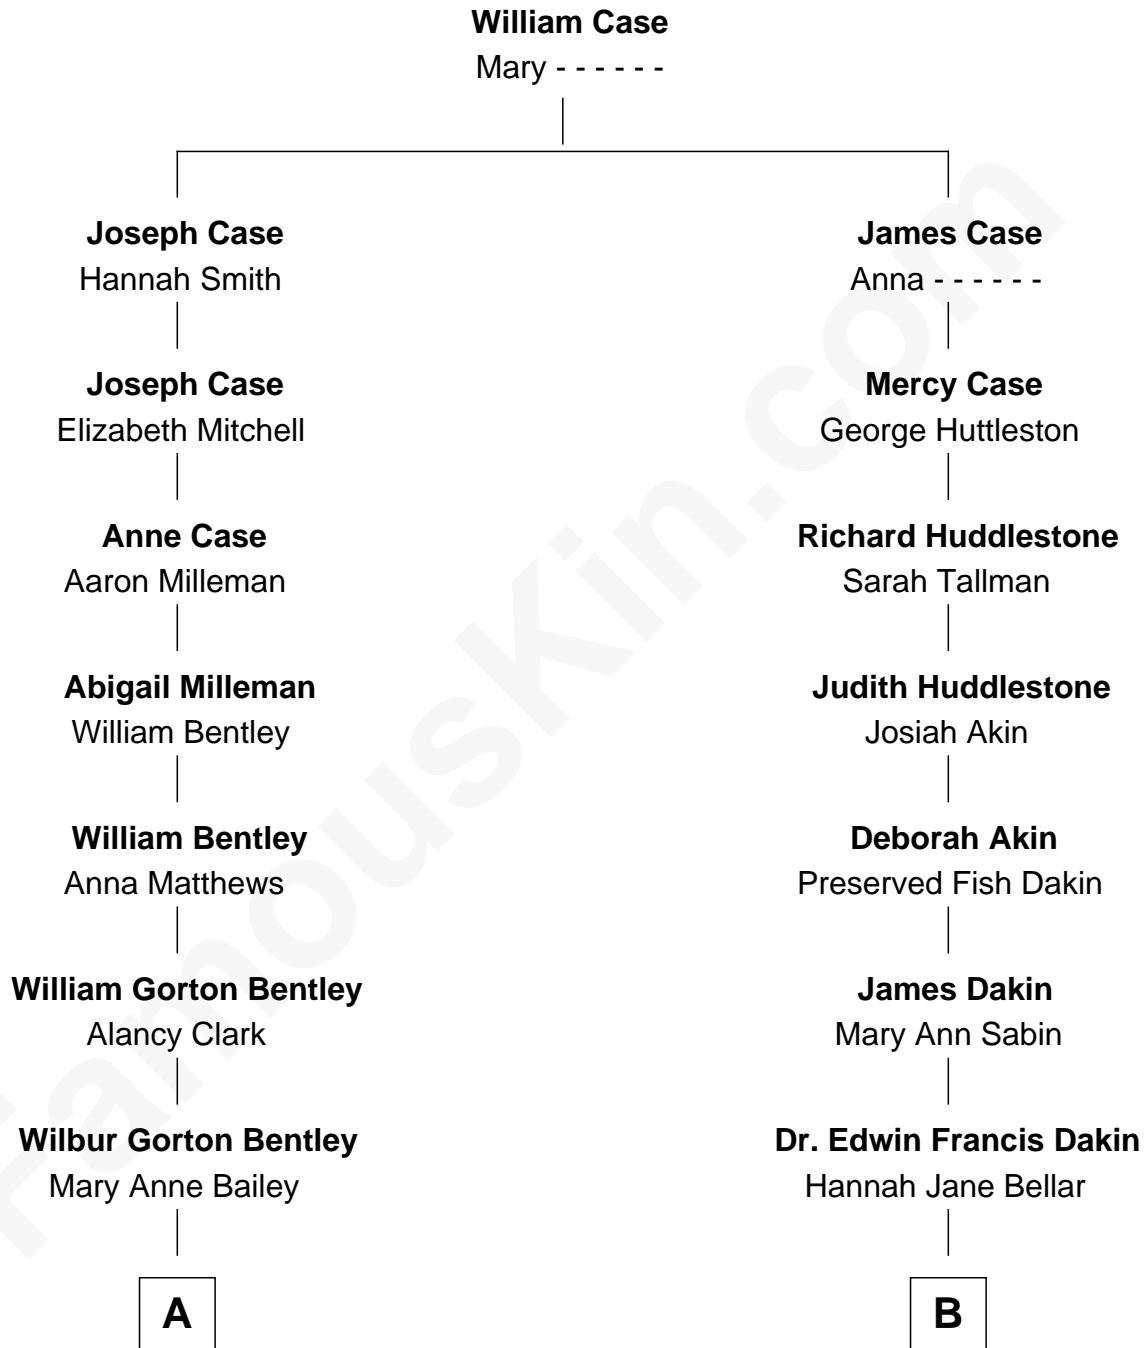

FamousKin.com

Relationship Chart of

Brandon Lee

Movie Actor and Martial Artist

9th cousin 1 time removed of

Tennessee Williams

Author of A Streetcar Named Desire

A

Cora May Bentley
Orace Vernon Emery

Everett William Emery
Vivian P. Hester

Linda Claire Emery
Bruce Lee

Brandon Lee
Movie Actor and Martial Artist

B

Rev. Walter Edwin Dakin
Rosina Maria Francesca Otte

Edwina Dakin
Cornelius Coffin Williams

Tennessee Williams
Author of A Streetcar Named Desire

FamousKin.com