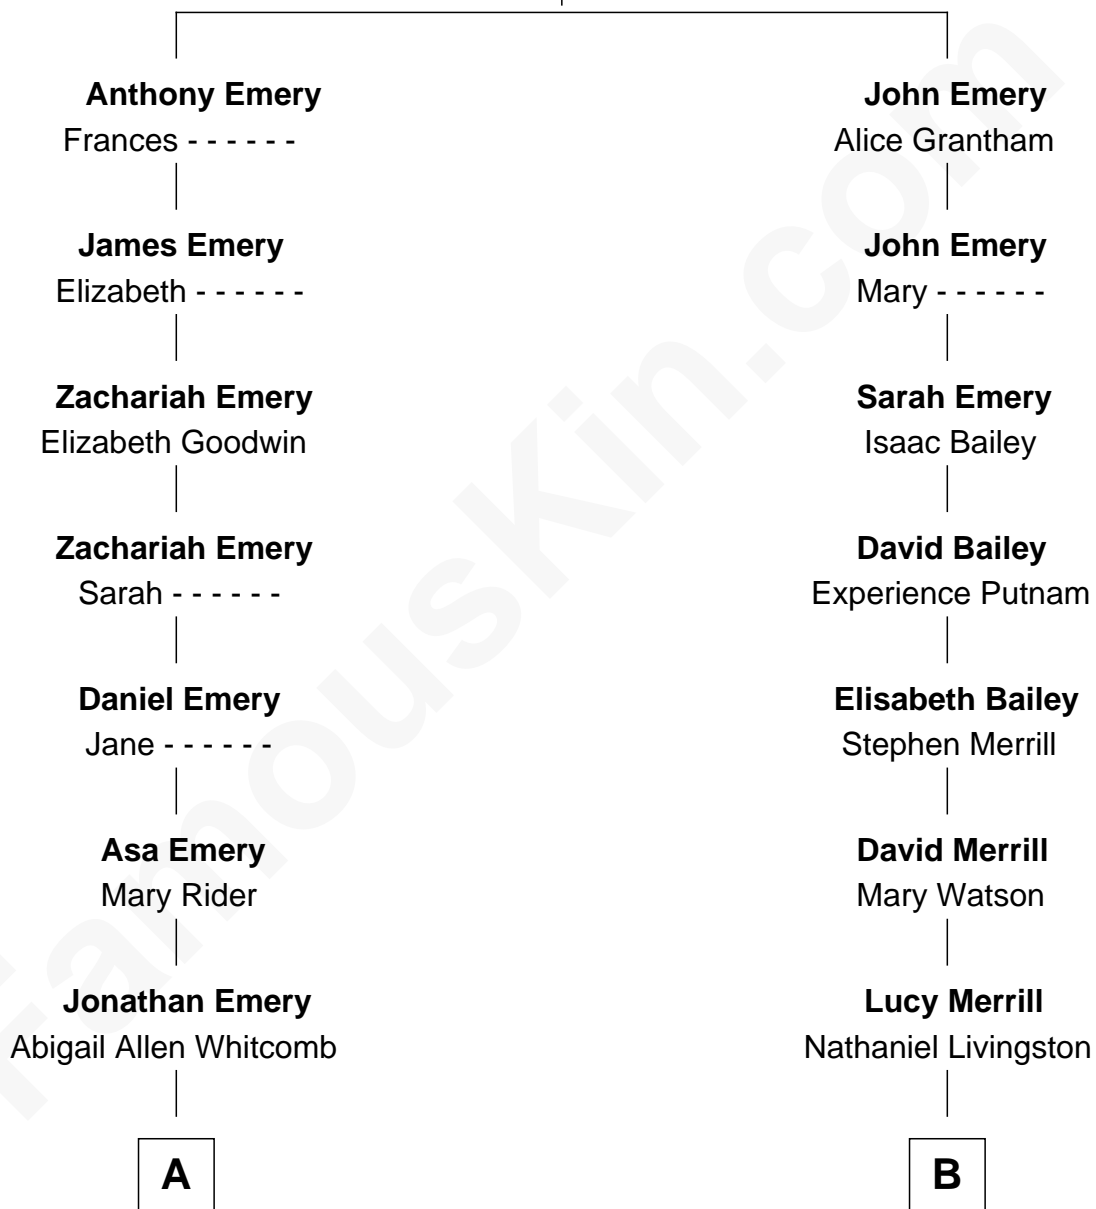

FamousKin.com Relationship Chart of

Brandon Lee

Movie Actor and Martial Artist

11th cousin 1 time removed of

Bill Belichick

NFL Head Coach

John Emery

A

Orace W. Emery
Kate Callagan

Orace Vernon Emery
Cora May Bentley

Everett William Emery
Vivian P. Hester

Linda Claire Emery
Bruce Lee

Brandon Lee
Movie Actor and Martial Artist

B

James Livingston
Eliza Roby

Nathaniel Livingston
Caroline McCune