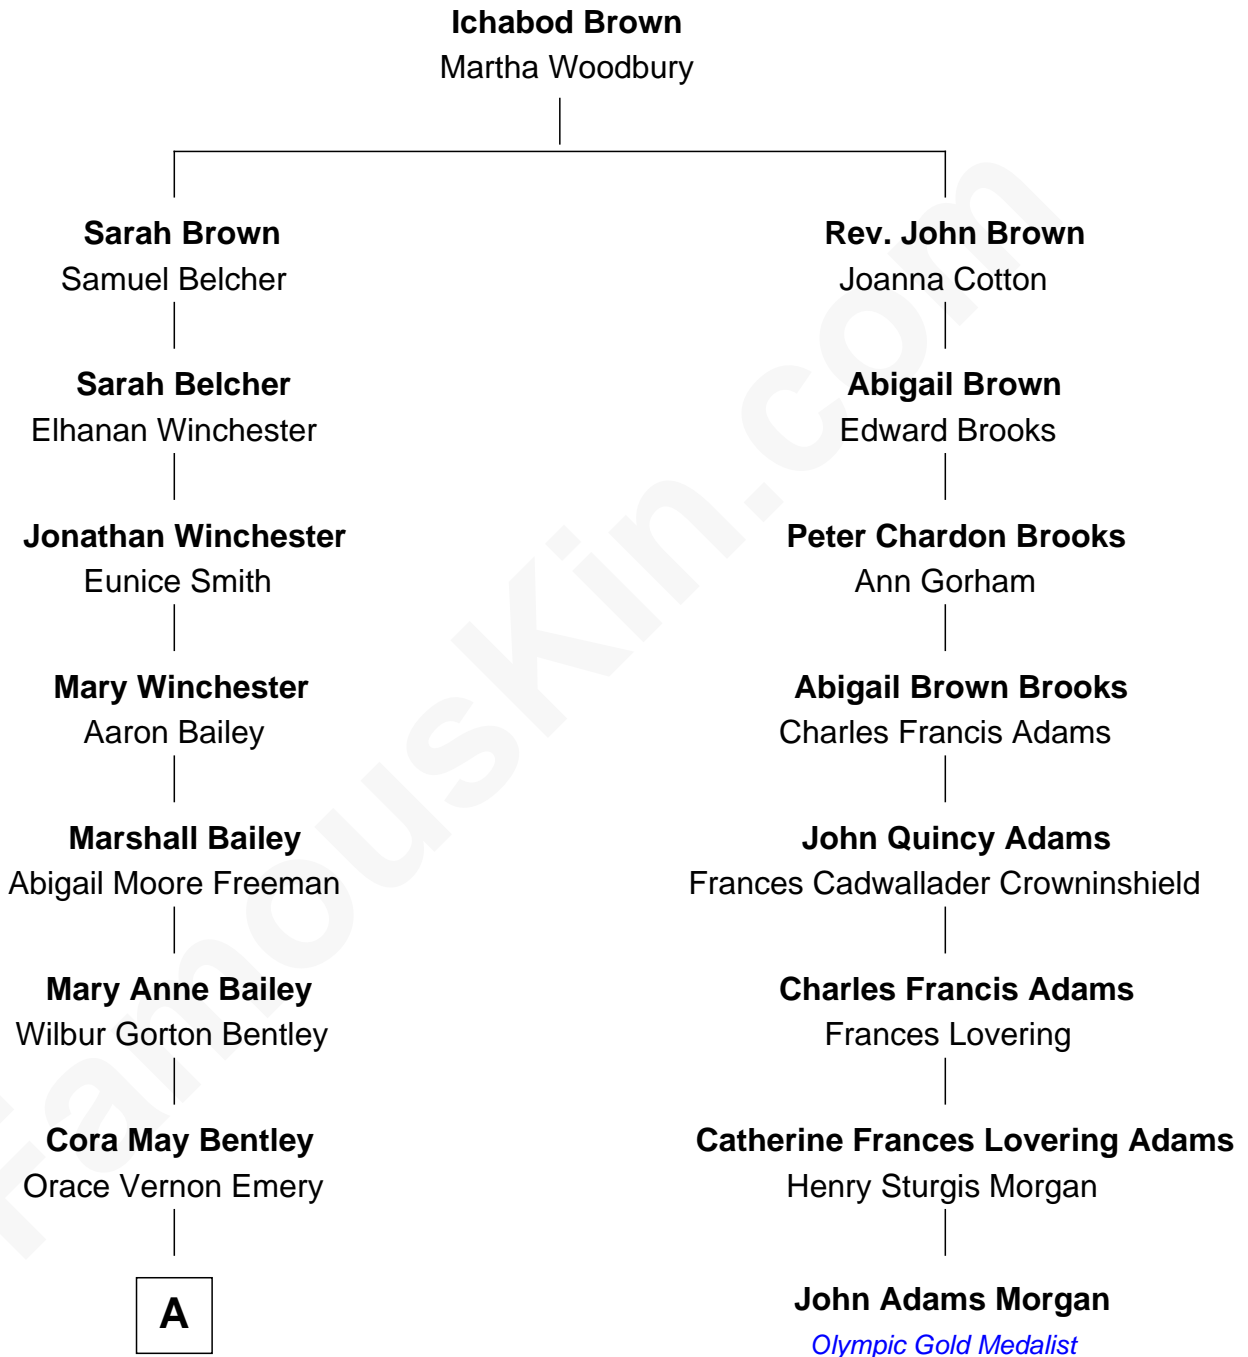

FamousKin.com

Relationship Chart of Brandon Lee

Movie Actor and Martial Artist

7th cousin 2 times removed of

John Adams Morgan

1952 Olympic Sailing Gold Medalist

A

—
Everett William Emery

Vivian P. Hester

—
Linda Claire Emery

Bruce Lee

—
Brandon Lee

Movie Actor and Martial Artist

FamousKin.com