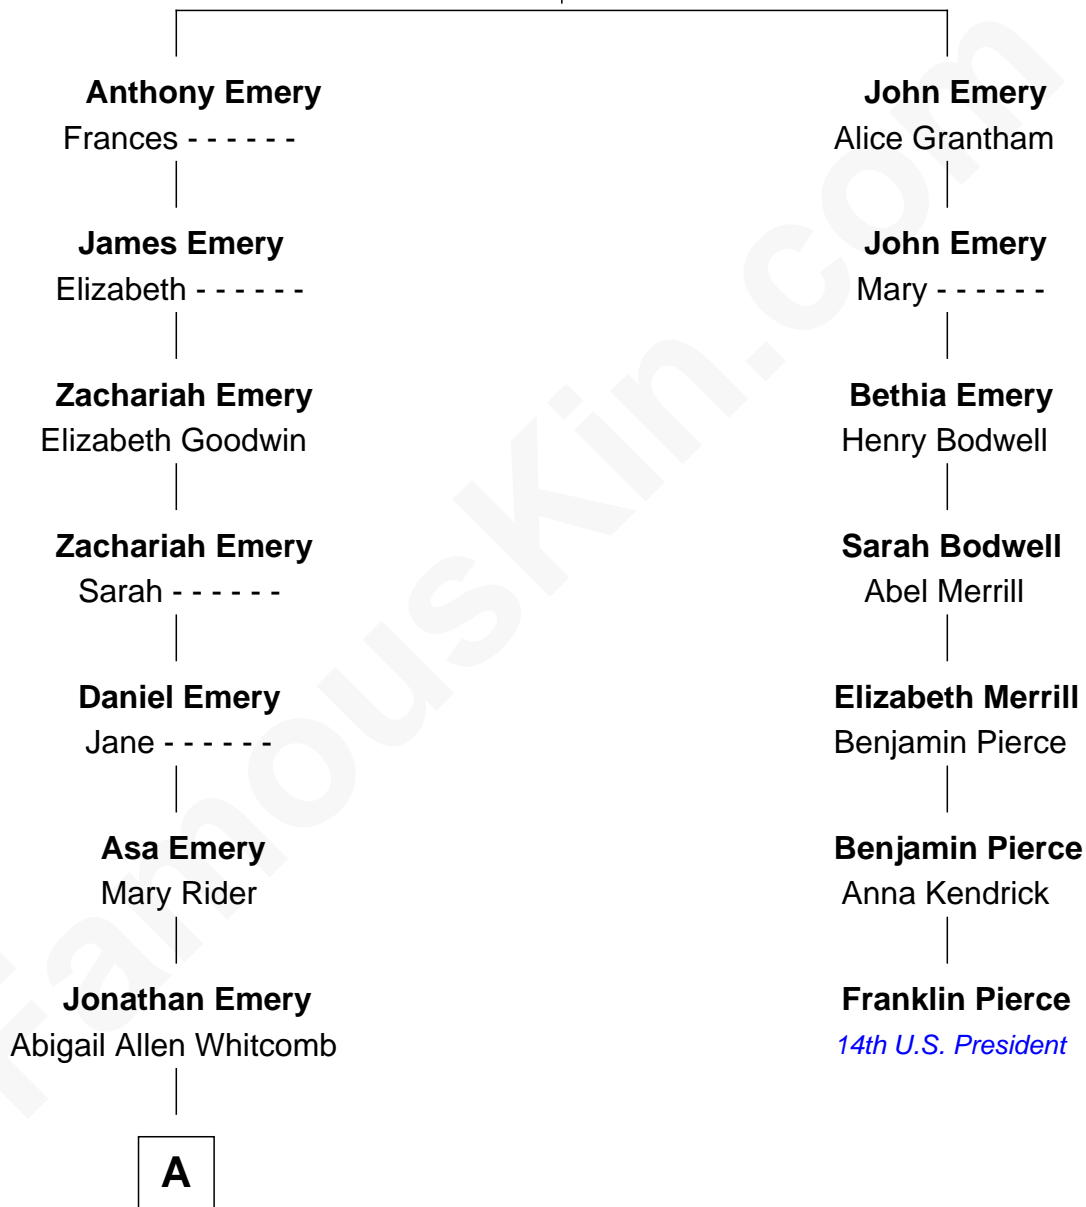

FamousKin.com Relationship Chart of

Brandon Lee

Movie Actor and Martial Artist

6th cousin 5 times removed of

Franklin Pierce

14th U.S. President

John Emery

A

—
Orace W. Emery

Kate Callagan

—
Orace Vernon Emery

Cora May Bentley

—
Everett William Emery

Vivian P. Hester

—
Linda Claire Emery

Bruce Lee