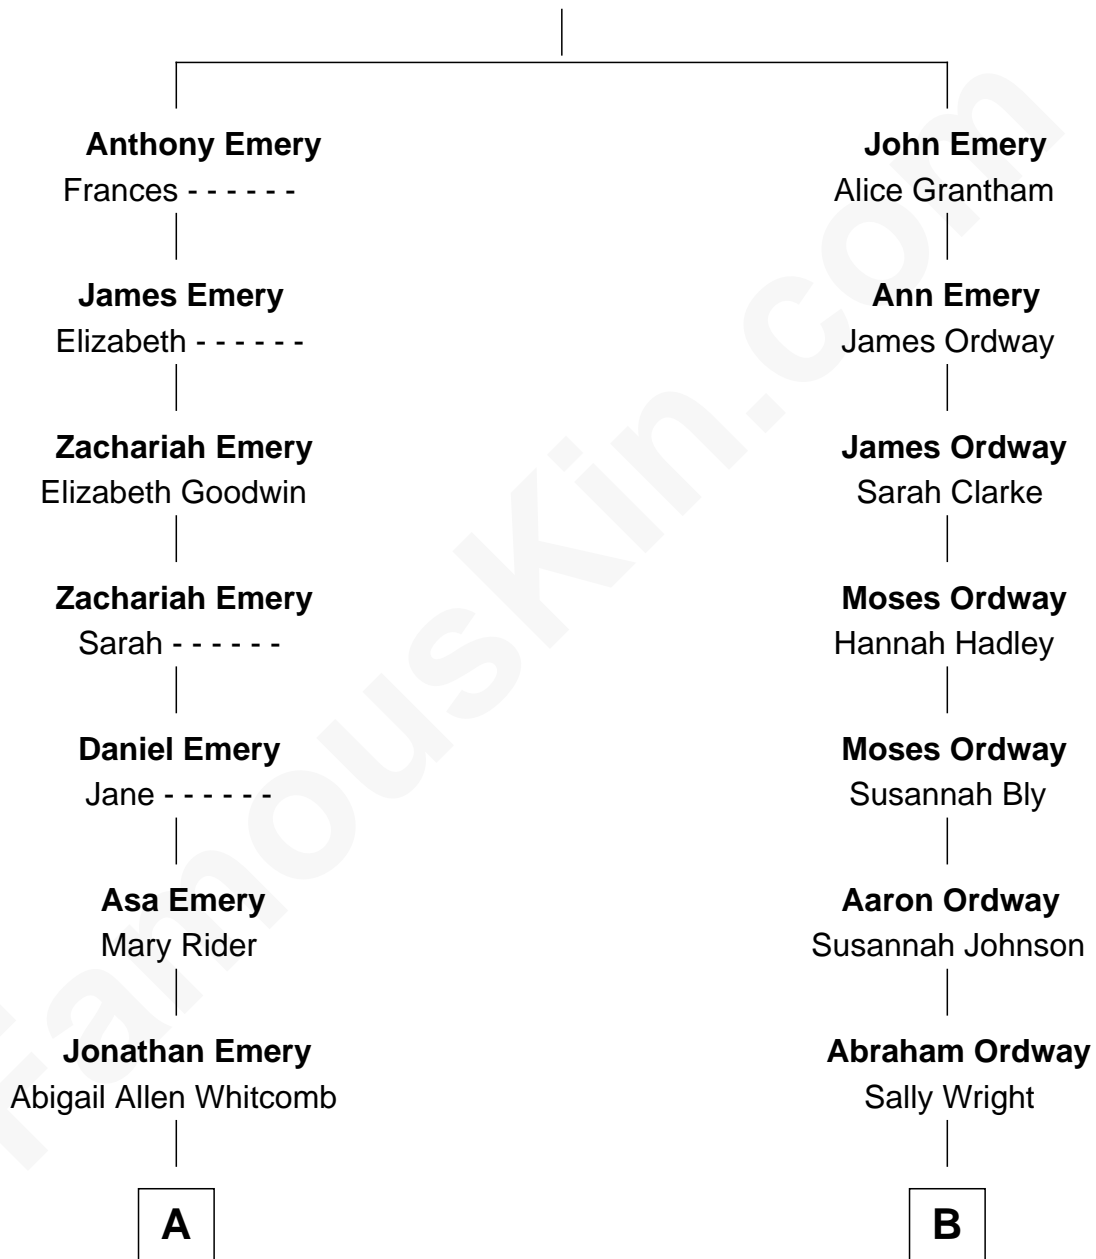

FamousKin.com Relationship Chart of

Brandon Lee

Movie Actor and Martial Artist

9th cousin 2 times removed of

Burl Ives

Singer and Actor

John Emery

A

Orace W. Emery

Kate Callagan

Orace Vernon Emery

Cora May Bentley

Everett William Emery

Vivian P. Hester

Linda Claire Emery

Bruce Lee