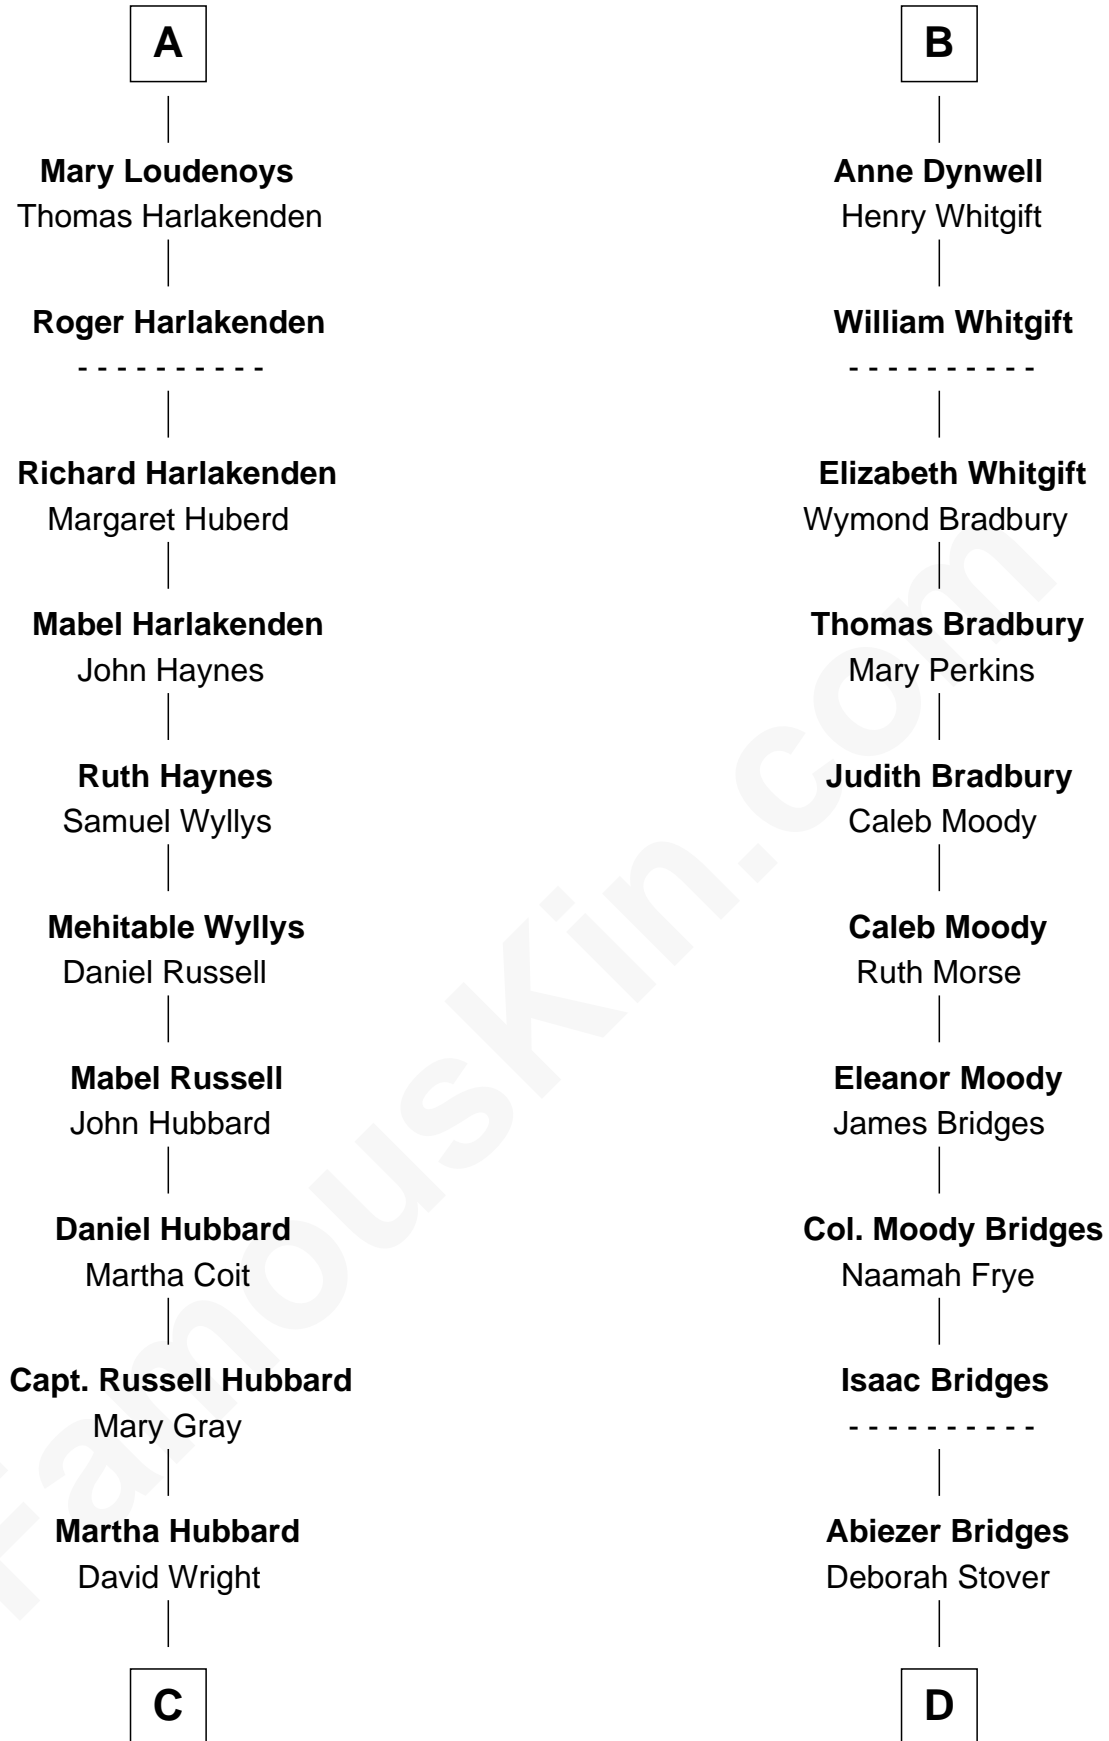

**FamousKin.com**  
**Relationship Chart of**  
**Frank Lloyd Wright**  
*American Architect*

19th cousin 1 time removed of

**Owen Brewster**  
*54th Governor of Maine*

**C**

**Rev. David Wright**

Abigail Goddard

**William Carey Wright**

Anna Lloyd Jones

**Frank Lloyd Wright**

*American Architect*

**D**

**Rev. Otis Bridges**

Margaret Owen

**Owen W. Bridges**

Lydia A. - - - - -

**Carrie S. Bridges**

William Edmund Brewster

**Owen Brewster**

*54th Governor of Maine*

FamousKin.com