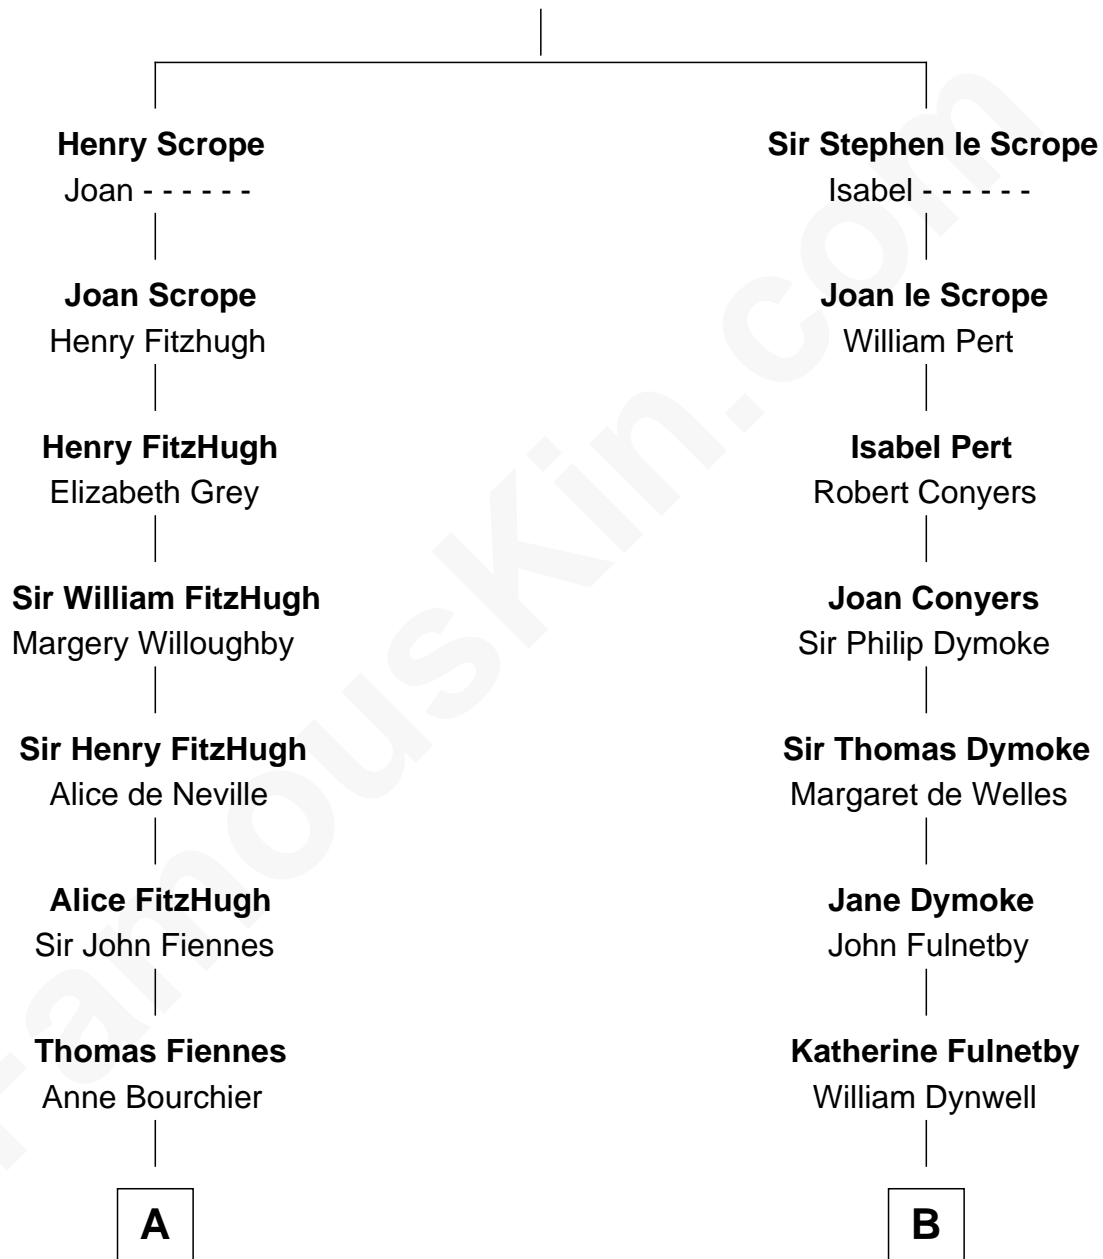

FamousKin.com Relationship Chart of

Frank Lloyd Wright

American Architect

20th cousin of

Owen Brewster

54th Governor of Maine

Sir Geoffrey le Scrope

Ivetta de Ros

C

Martha Hubbard

David Wright

Rev. David Wright

Abigail Goddard

William Carey Wright

Anna Lloyd Jones

Frank Lloyd Wright

Owen Brewster

54th Governor of Maine

FamousKin.com