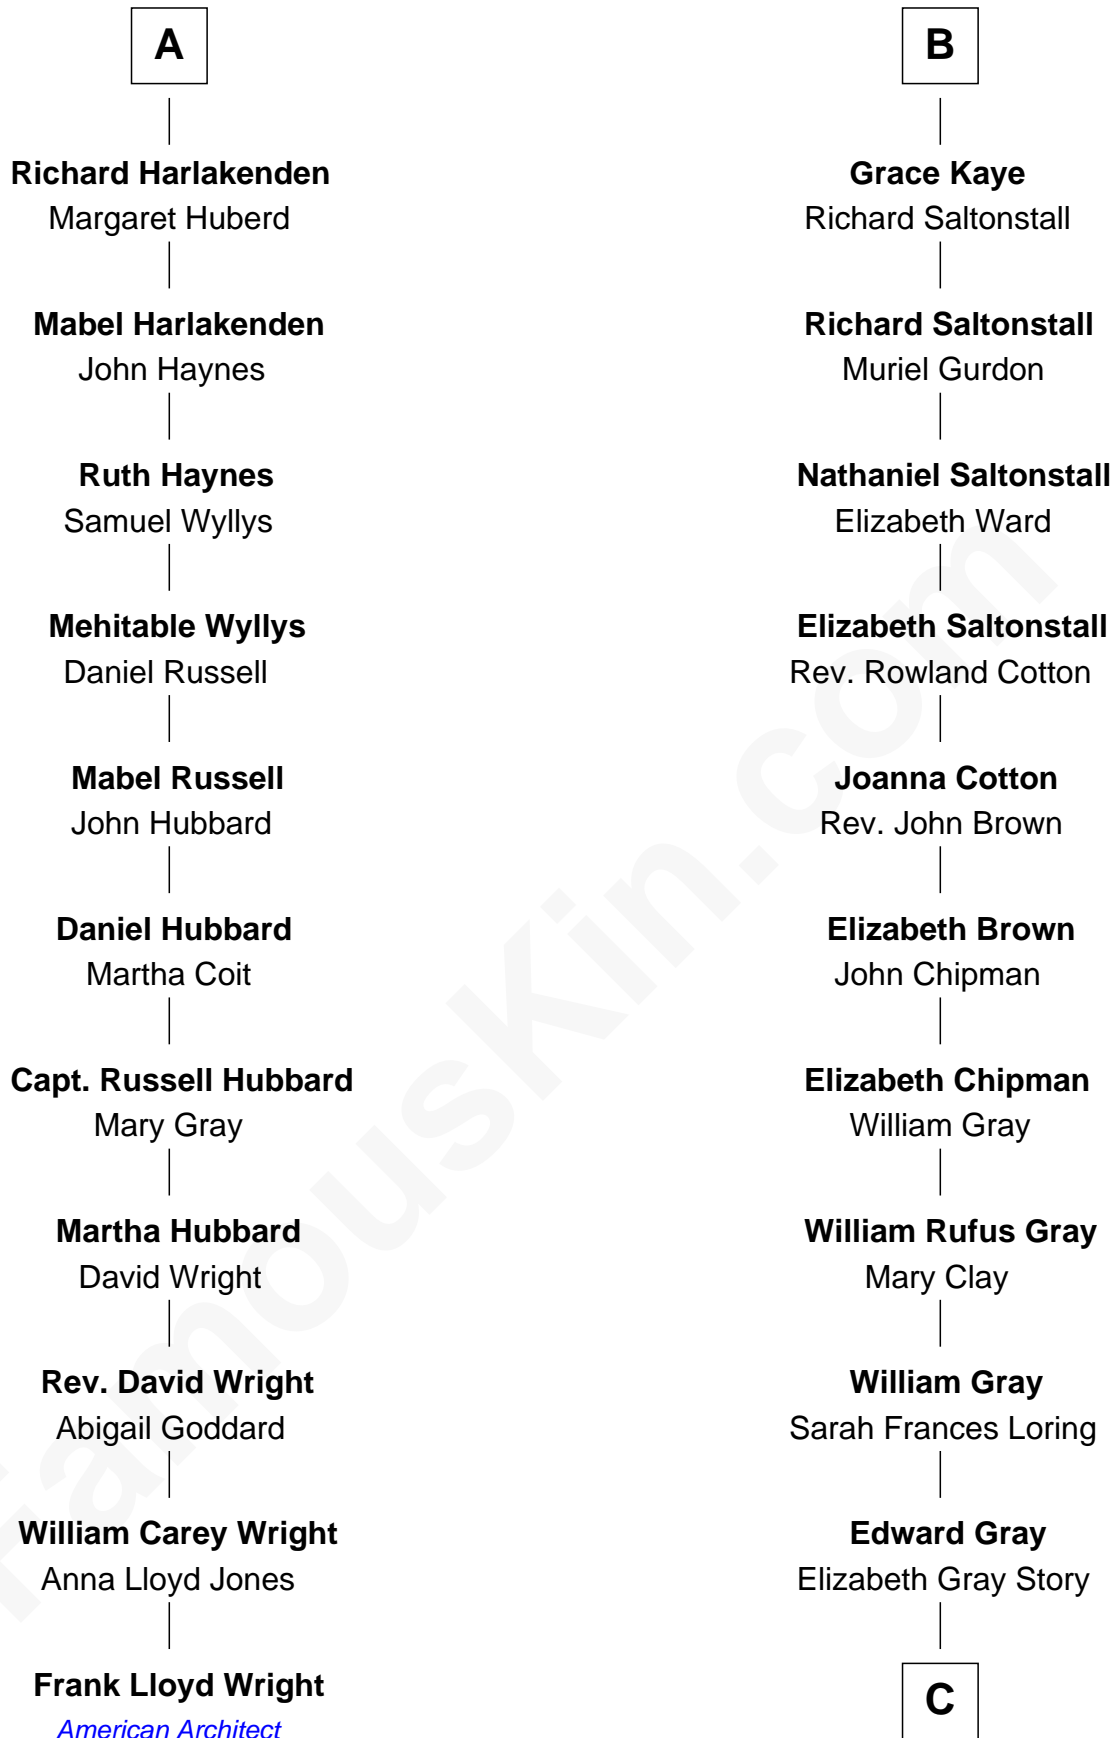

FamousKin.com
Relationship Chart of
Frank Lloyd Wright
American Architect

17th cousin 2 times removed of

Story Musgrave
NASA Astronaut

Sir Ralph Neville
 Joan Beaufort

Sir Richard Neville
 Alice Montagu

Eleanor Neville
 Sir Henry Percy

C

Marguerite Gray
John Butler Swann

Marguerite Swann
Percy Musgrave

Story Musgrave
NASA Astronaut

FamousKin.com