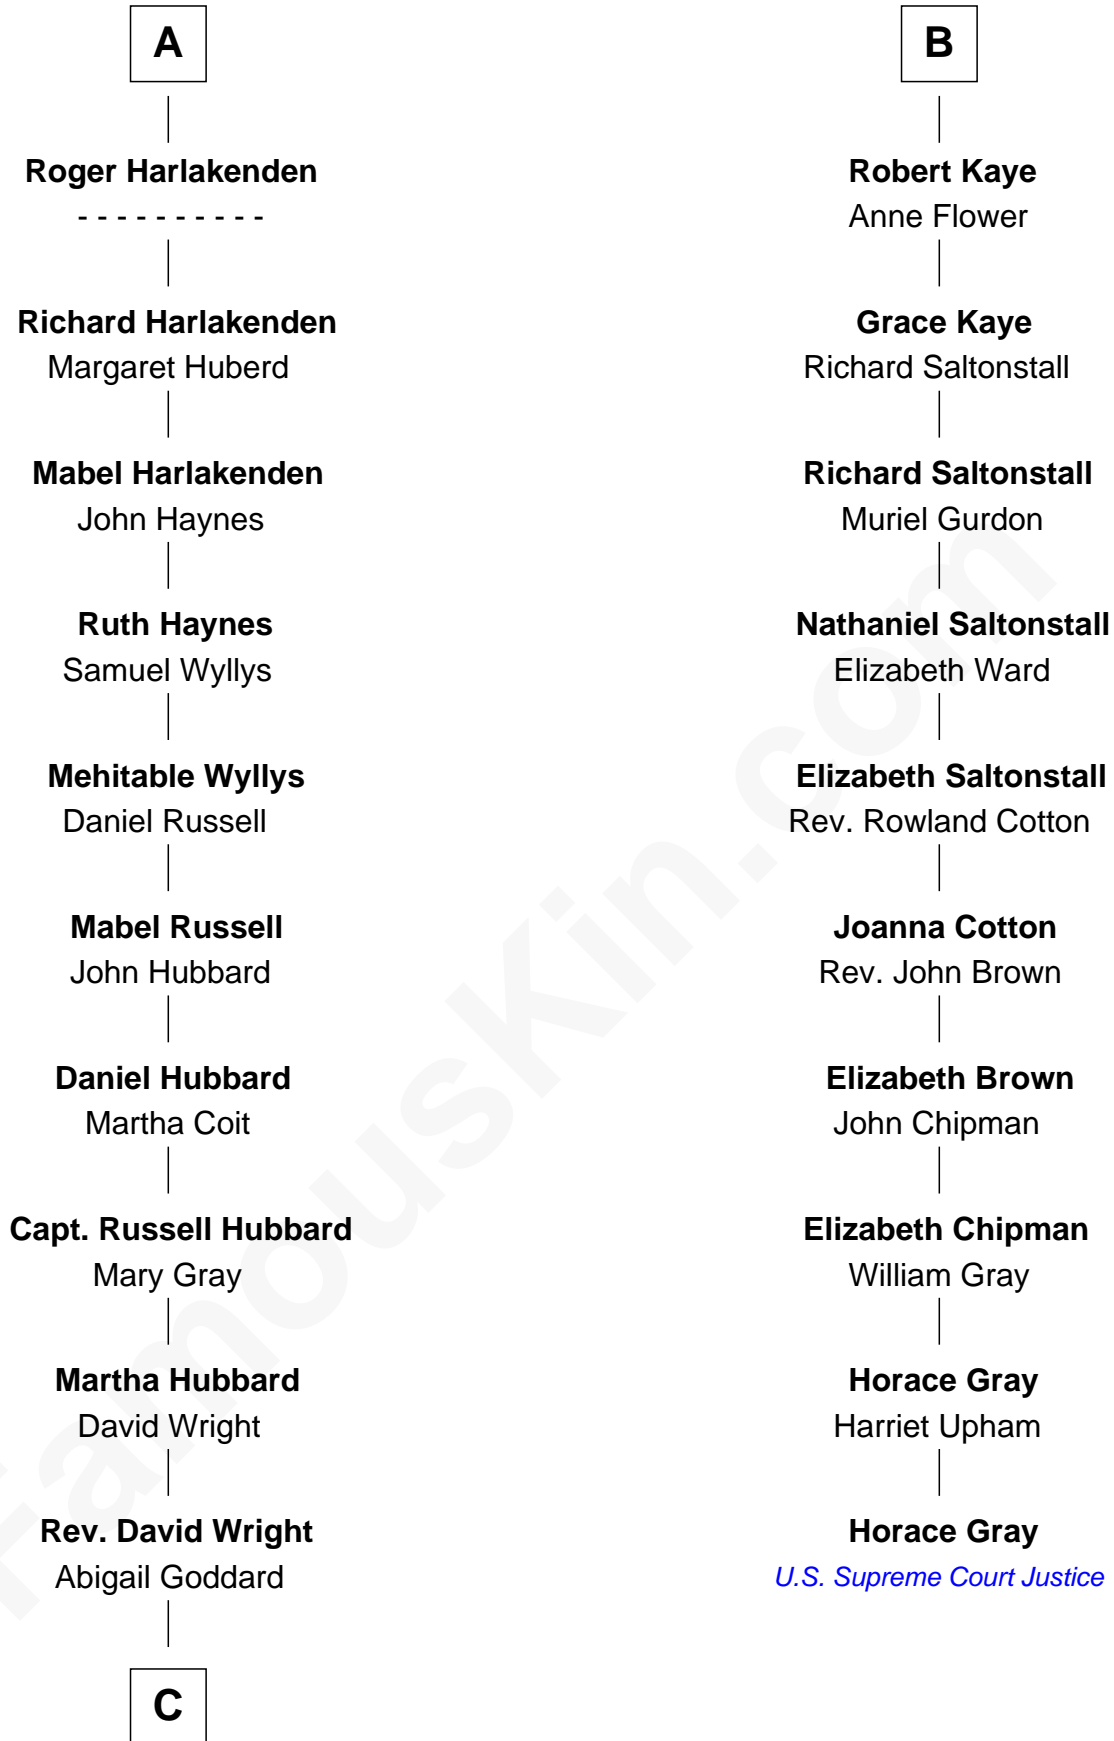

FamousKin.com
Relationship Chart of
Frank Lloyd Wright
American Architect

16th cousin 2 times removed of
Horace Gray
U.S. Supreme Court Justice

C

—
William Carey Wright

Anna Lloyd Jones

—
Frank Lloyd Wright

American Architect

FamousKin.com