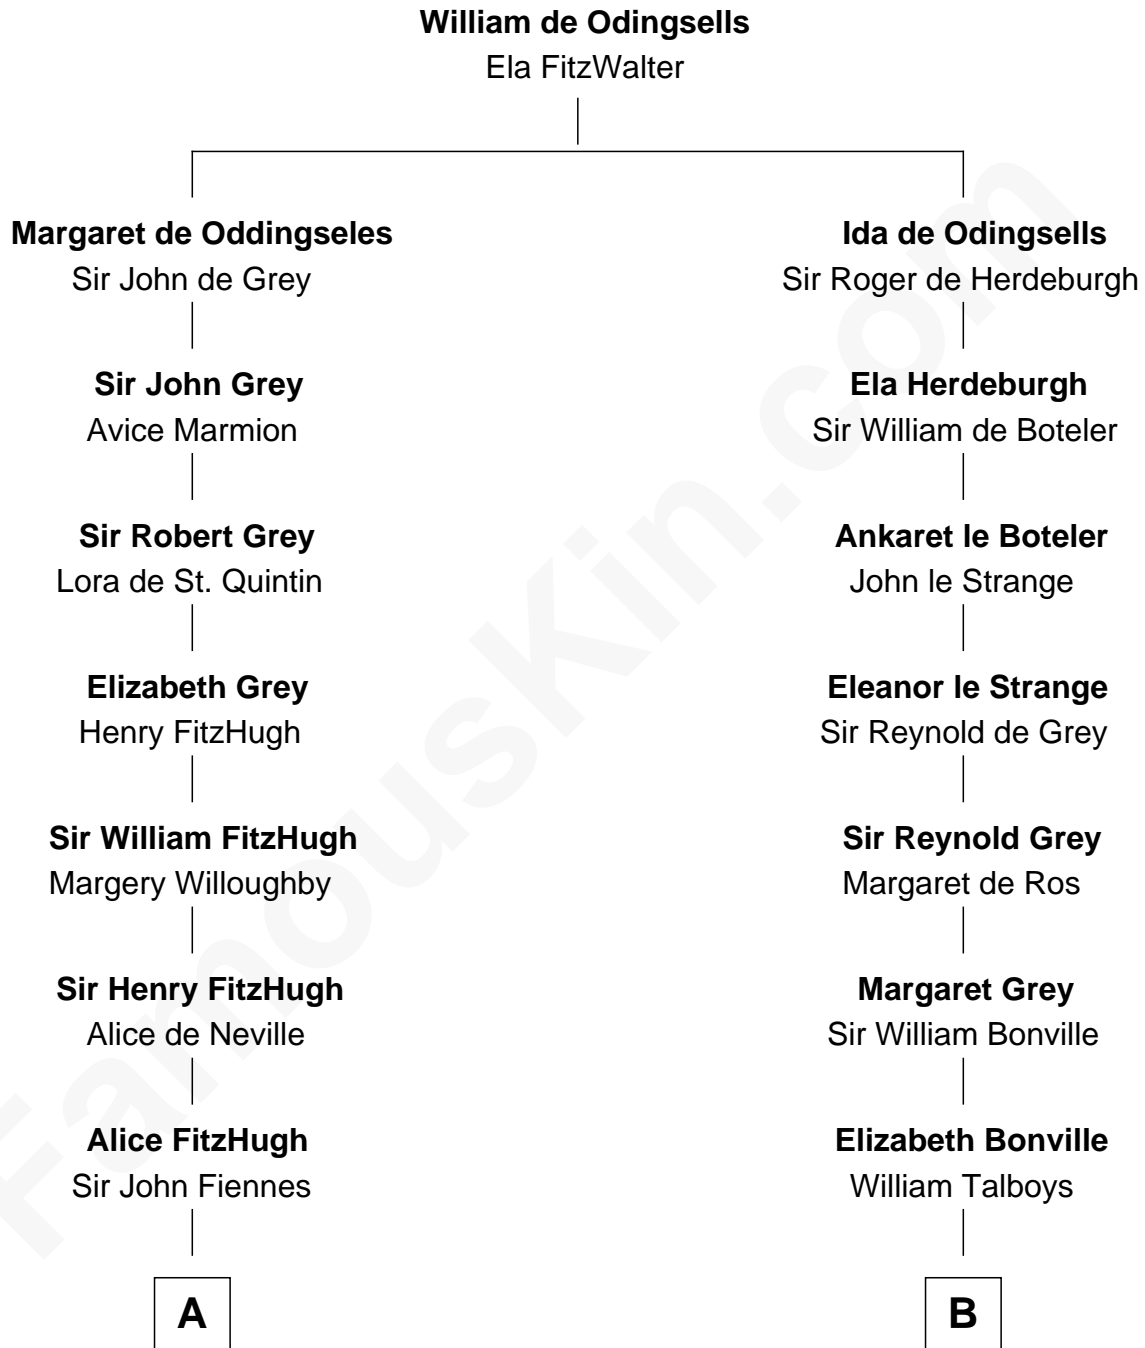

FamousKin.com
Relationship Chart of
Frank Lloyd Wright
American Architect

21st cousin of
General George S. Patton
U.S. Army - World War II

C

Capt. Russell Hubbard

Mary Gray

Martha Hubbard

David Wright

Rev. David Wright

Abigail Goddard

William Carey Wright

Anna Lloyd Jones

Frank Lloyd Wright

American Architect

D

Eleanor Thompson

William Thorton