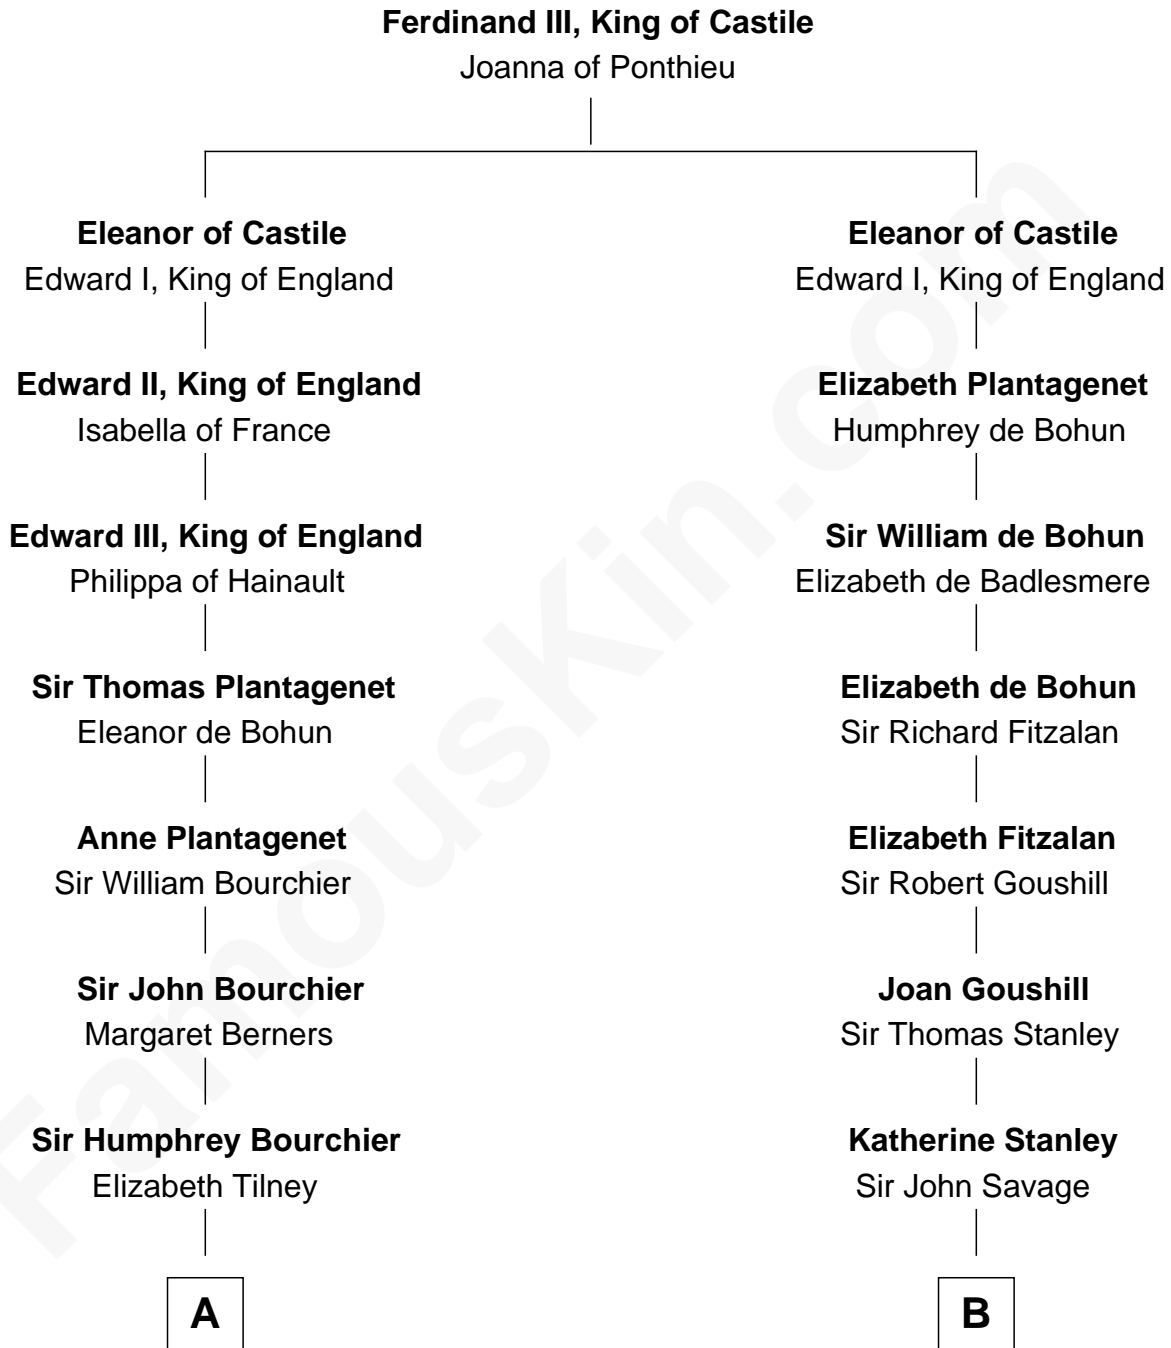

FamousKin.com
Relationship Chart of
Frank Lloyd Wright
American Architect

21st cousin of
General George S. Patton
U.S. Army - World War II

C

Capt. Russell Hubbard

Mary Gray

Martha Hubbard

David Wright

Rev. David Wright

Abigail Goddard

William Carey Wright

Anna Lloyd Jones

Frank Lloyd Wright

American Architect

D

William Thorton

Eleanor Thompson