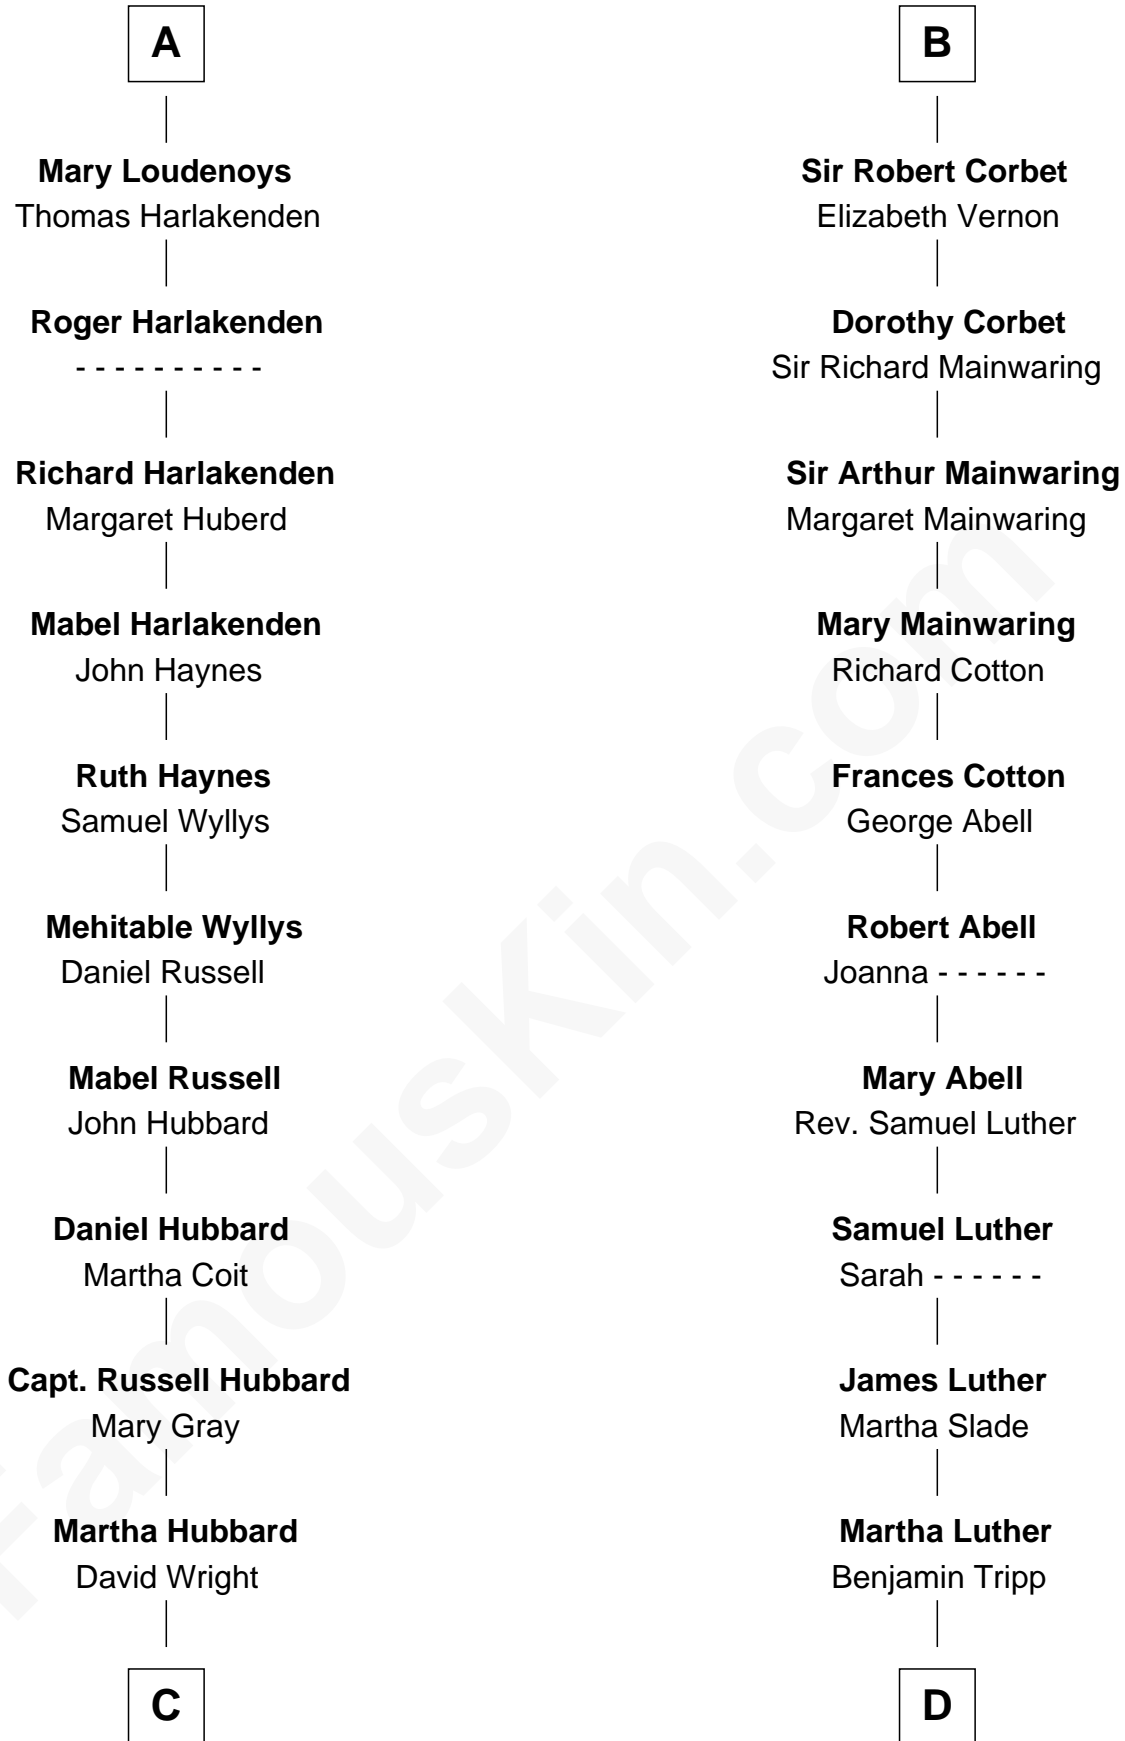

**FamousKin.com**  
**Relationship Chart of**  
**Frank Lloyd Wright**  
*American Architect*

19th cousin 2 times removed of

**Lizzie Borden**  
*Accused Murderess*

**C**

**Rev. David Wright**

Abigail Goddard

**William Carey Wright**

Anna Lloyd Jones

**Frank Lloyd Wright**

*American Architect*

**D**

**Susanna Tripp**

John Vinnicum

**Sarah L. Vinnicum**

Joseph Morse

**Anthony Morse**

Rhoda Morrison

**Sarah Anthony Morse**

Andrew Jackson Borden

**Lizzie Borden**

*Accused Murderess*