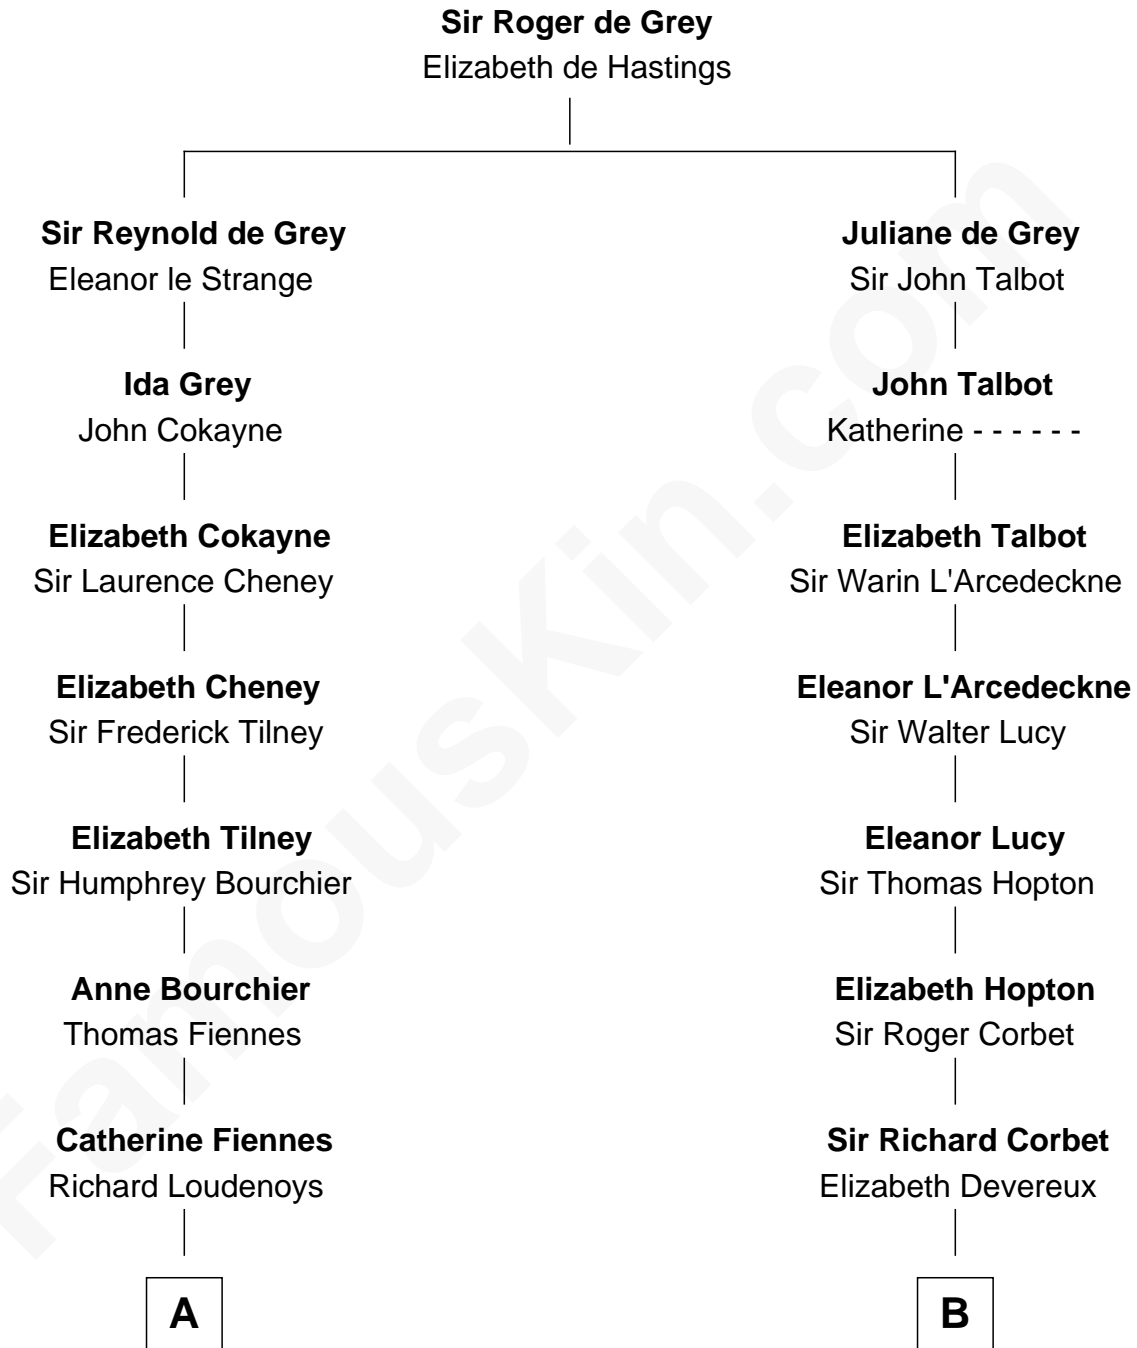

**FamousKin.com**  
**Relationship Chart of**  
**Frank Lloyd Wright**  
*American Architect*

19th cousin 2 times removed of

**Lizzie Borden**  
*Accused Murderess*

**C**

**Rev. David Wright**

Abigail Goddard

**William Carey Wright**

Anna Lloyd Jones

**Frank Lloyd Wright**

*American Architect*

**D**

**Susanna Tripp**

John Vinnicum

**Sarah L. Vinnicum**

Joseph Morse

**Anthony Morse**

Rhoda Morrison

**Sarah Anthony Morse**

Andrew Jackson Borden

**Lizzie Borden**

*Accused Murderess*