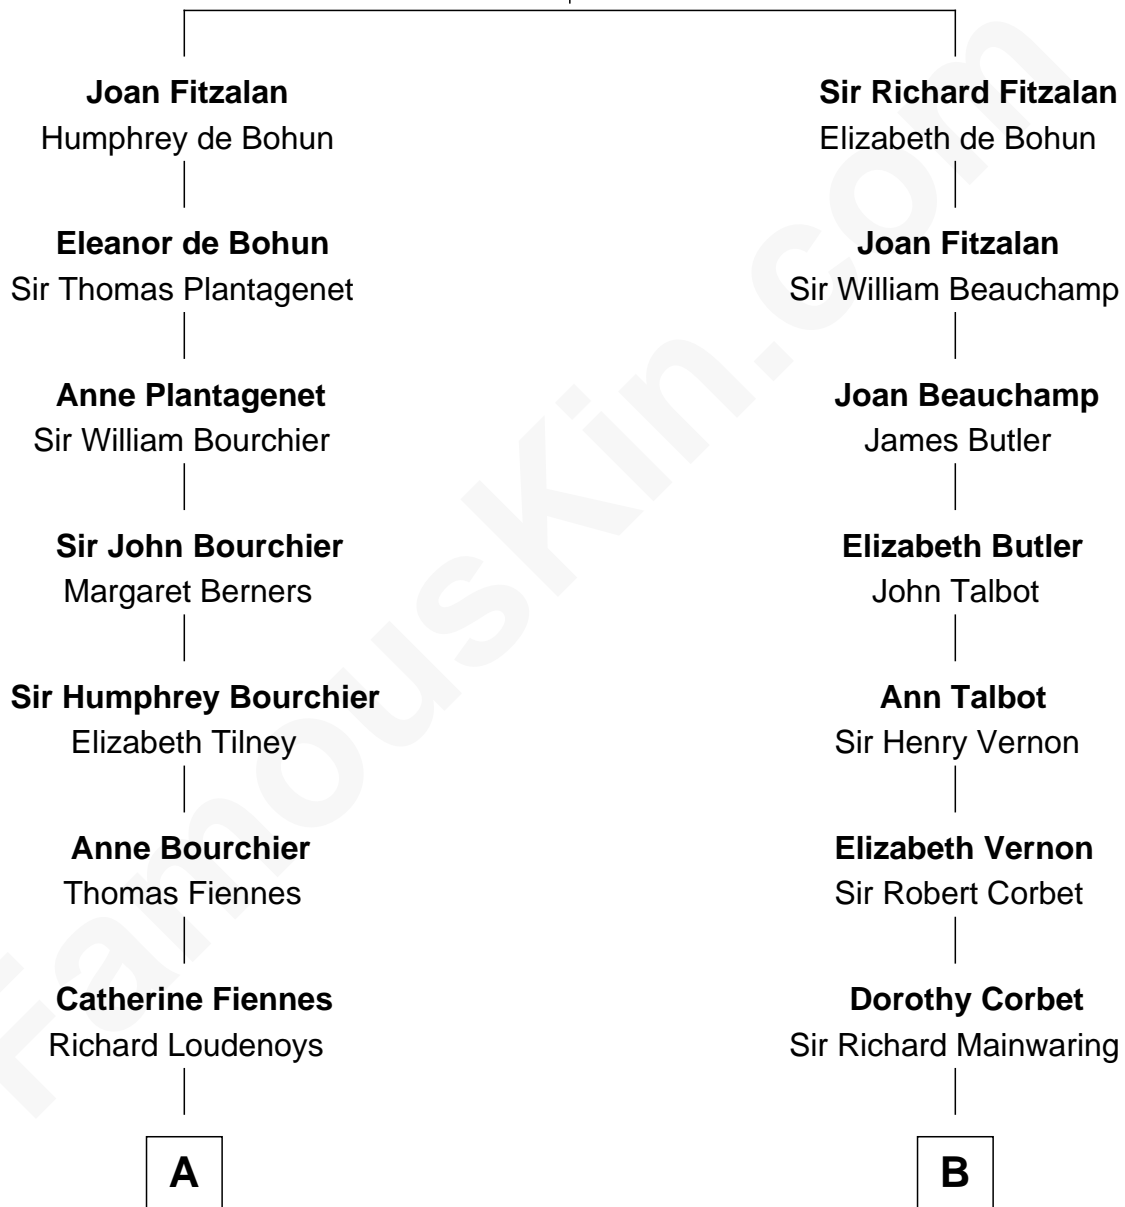

FamousKin.com Relationship Chart of

Frank Lloyd Wright

American Architect

19th cousin of

Lizzie Borden

Accused Murderess

Richard Fitzalan
Eleanor Plantagenet

C

Rev. David Wright

Abigail Goddard

William Carey Wright

Anna Lloyd Jones

Frank Lloyd Wright

American Architect

D

Anthony Morse

Rhoda Morrison

Sarah Anthony Morse

Andrew Jackson Borden

Lizzie Borden

Accused Murderess

FamousKin.com