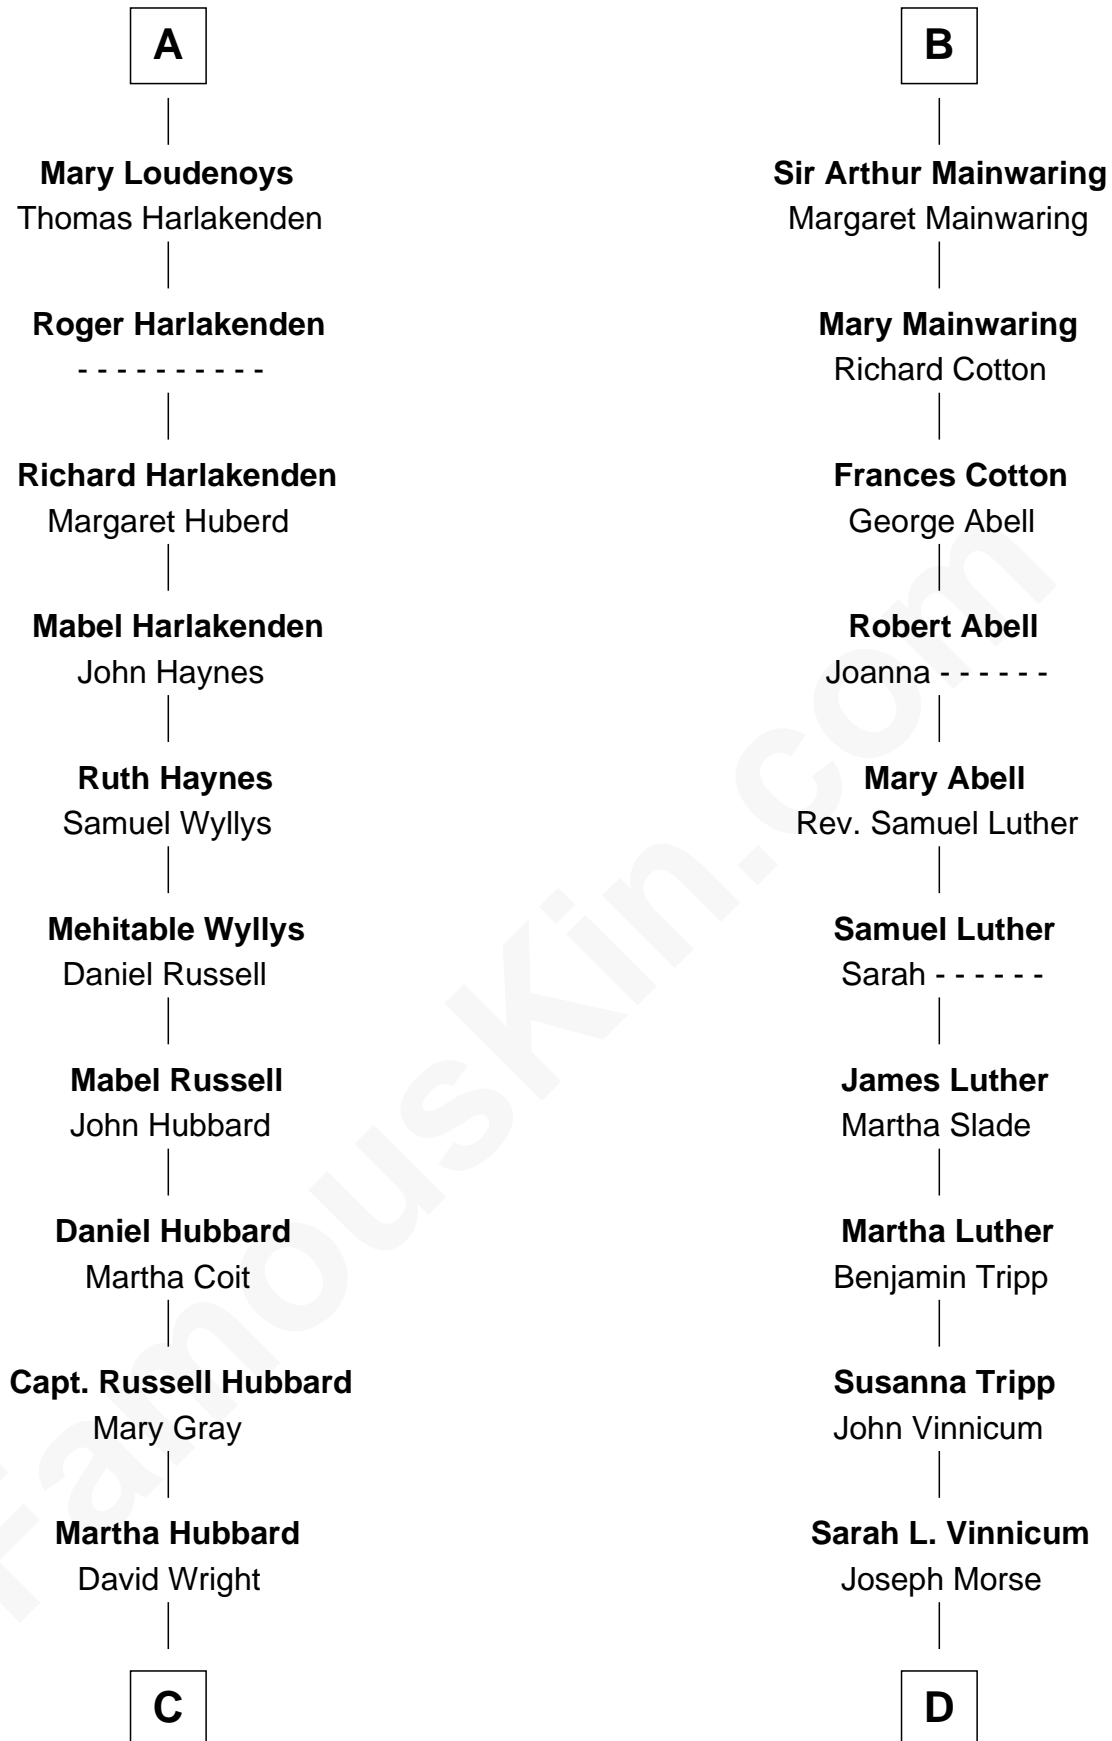

FamousKin.com Relationship Chart of

Frank Lloyd Wright

American Architect

19th cousin of

Lizzie Borden

Accused Murderess

Richard Fitzalan
Eleanor Plantagenet

C

Rhoda Morrison

Sarah Anthony Morse

Andrew Jackson Borden

Lizzie Borden

Accused Murderess

FamousKin.com