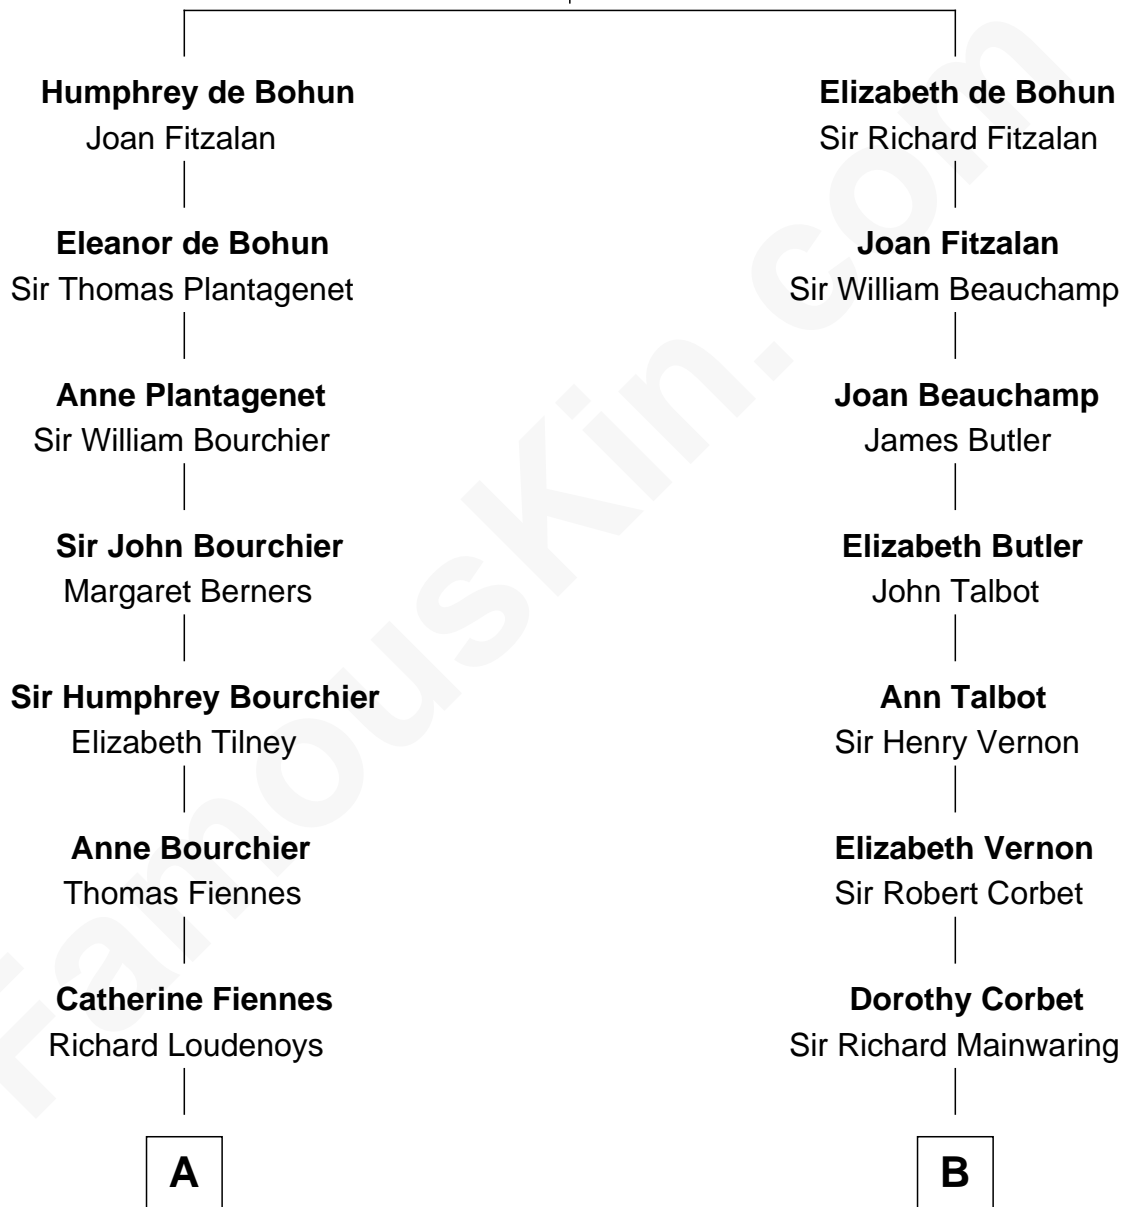

FamousKin.com Relationship Chart of

Frank Lloyd Wright

American Architect

19th cousin of

Lizzie Borden

Accused Murderess

Sir William de Bohun
Elizabeth de Badlesmere

C

Rev. David Wright

Abigail Goddard

William Carey Wright

Anna Lloyd Jones

Frank Lloyd Wright

American Architect

D

Anthony Morse

Rhoda Morrison

Sarah Anthony Morse

Andrew Jackson Borden

Lizzie Borden

Accused Murderess

FamousKin.com