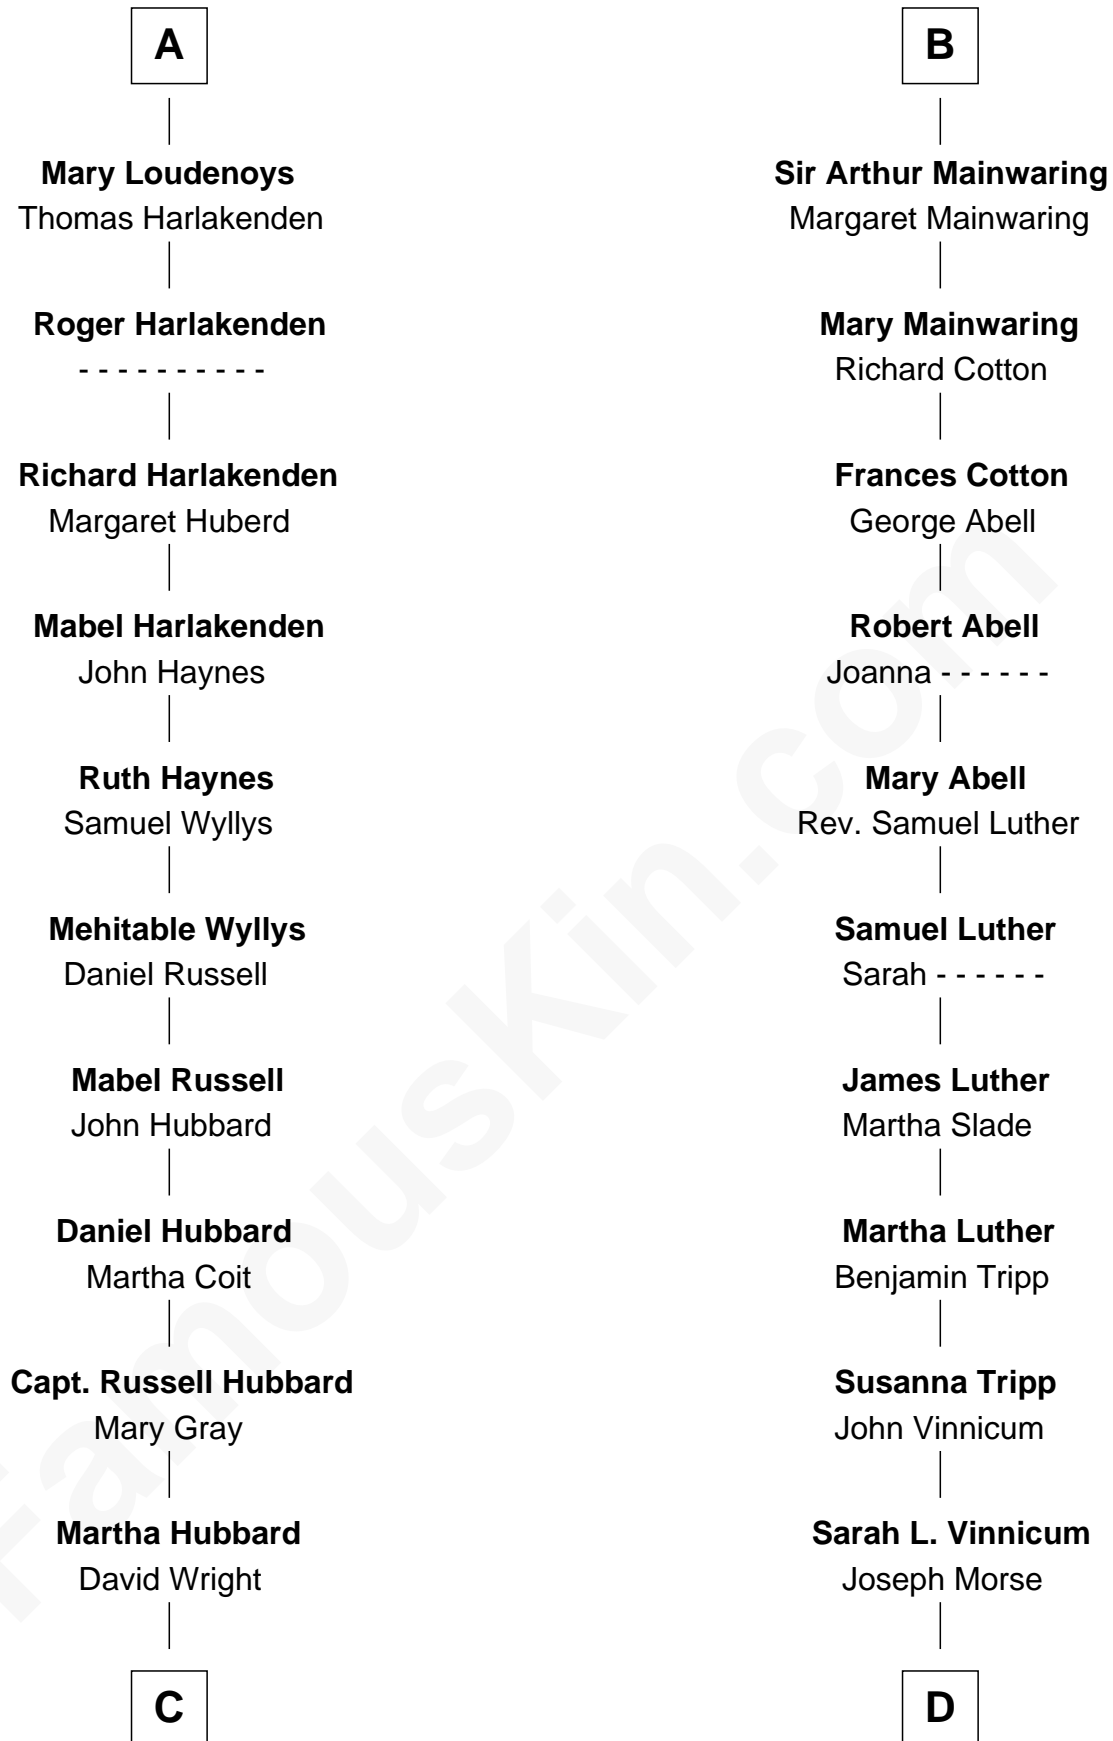

FamousKin.com Relationship Chart of

Frank Lloyd Wright

American Architect

19th cousin of

Lizzie Borden

Accused Murderess

Sir William de Bohun
Elizabeth de Badlesmere

C

Rhoda Morrison

Sarah Anthony Morse

Andrew Jackson Borden

Lizzie Borden

Accused Murderess

FamousKin.com