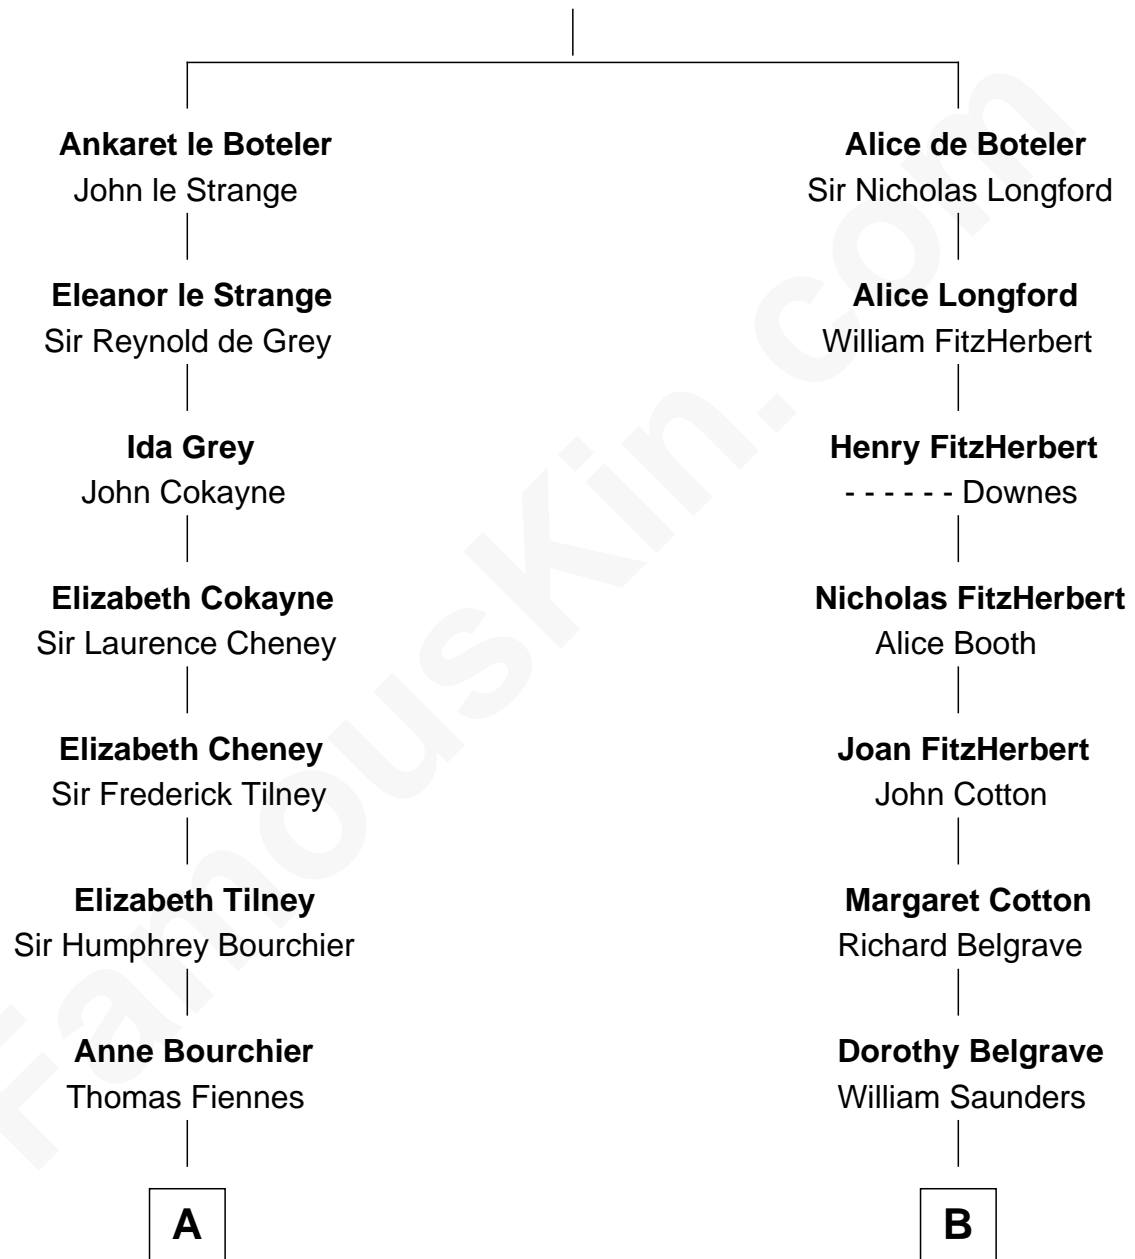

FamousKin.com
Relationship Chart of
Frank Lloyd Wright
American Architect

20th cousin 1 time removed of

Orson Bean
TV Actor

Sir William de Boteler
 Ela Herdeburgh

C

Martha Hubbard

David Wright

Rev. David Wright

Abigail Goddard

William Carey Wright

Anna Lloyd Jones

Frank Lloyd Wright

American Architect

D

Hiram Dunlap Moor

Abigail Pinney Franklin

Sarah Jane Moor

Don Carlos Pollard

Dallas Frank Pollard

Katharine Putnam Ainsworth

Marion Ainsworth Pollard

George Frederick Burrows

Orson Bean

TV Actor