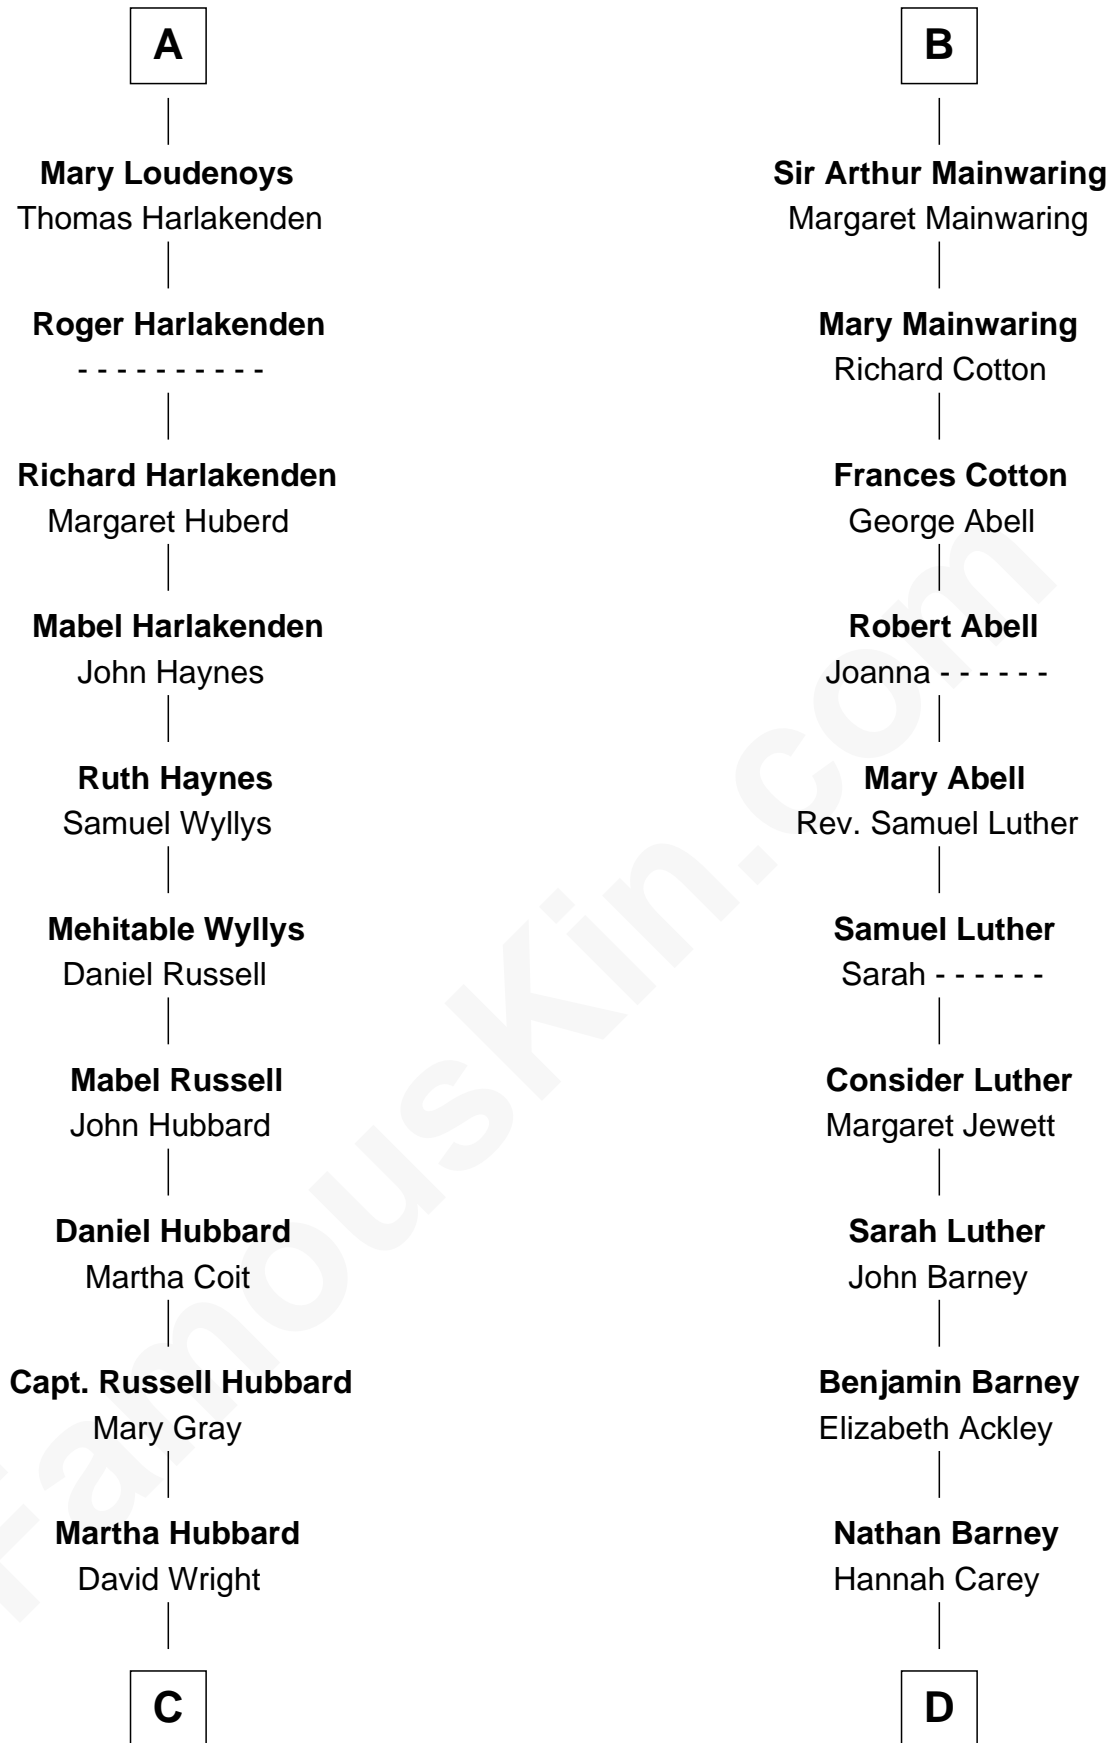

FamousKin.com
Relationship Chart of
Frank Lloyd Wright
American Architect

19th cousin 1 time removed of

Elizabeth Montgomery
TV Actress - "Bewitched"

C

Rev. David Wright
Abigail Goddard

William Carey Wright
Anna Lloyd Jones

Frank Lloyd Wright
American Architect

D

Nathan Barney
Mary A. Deverell

Mary Weed Barney
Henry Montgomery

Henry Montgomery
Elizabeth Bryan Allen

Elizabeth Montgomery
TV Actress - "Bewitched"

FamousKin.com