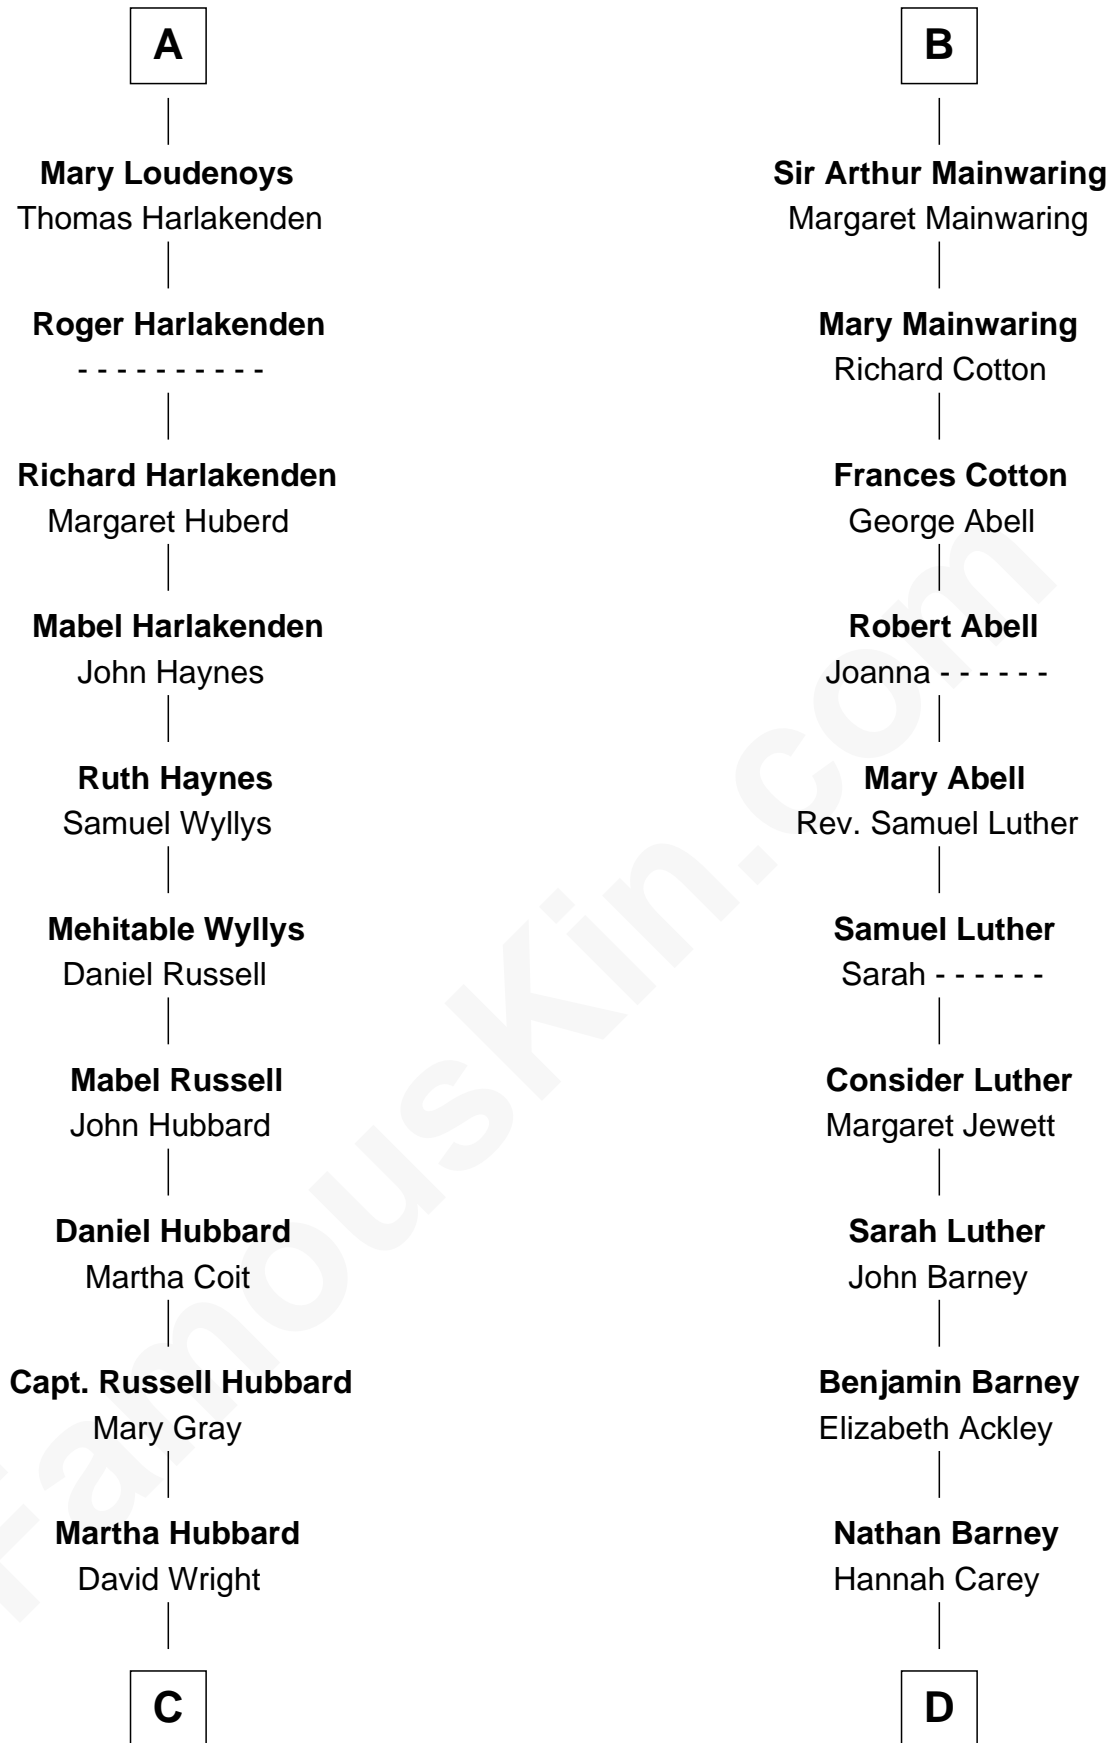

**FamousKin.com**  
**Relationship Chart of**  
**Frank Lloyd Wright**  
*American Architect*

19th cousin 1 time removed of

**Elizabeth Montgomery**  
*TV Actress - "Bewitched"*

**Sir William de Bohun**  
 Elizabeth de Badlesmere

**C**

**Rev. David Wright**

Abigail Goddard

**William Carey Wright**

Anna Lloyd Jones

**Frank Lloyd Wright**

*American Architect*

**D**

**Nathan Barney**

Mary A. Deverell

**Mary Weed Barney**

Henry Montgomery

**Henry Montgomery**

Elizabeth Bryan Allen

**Elizabeth Montgomery**

*TV Actress - "Bewitched"*