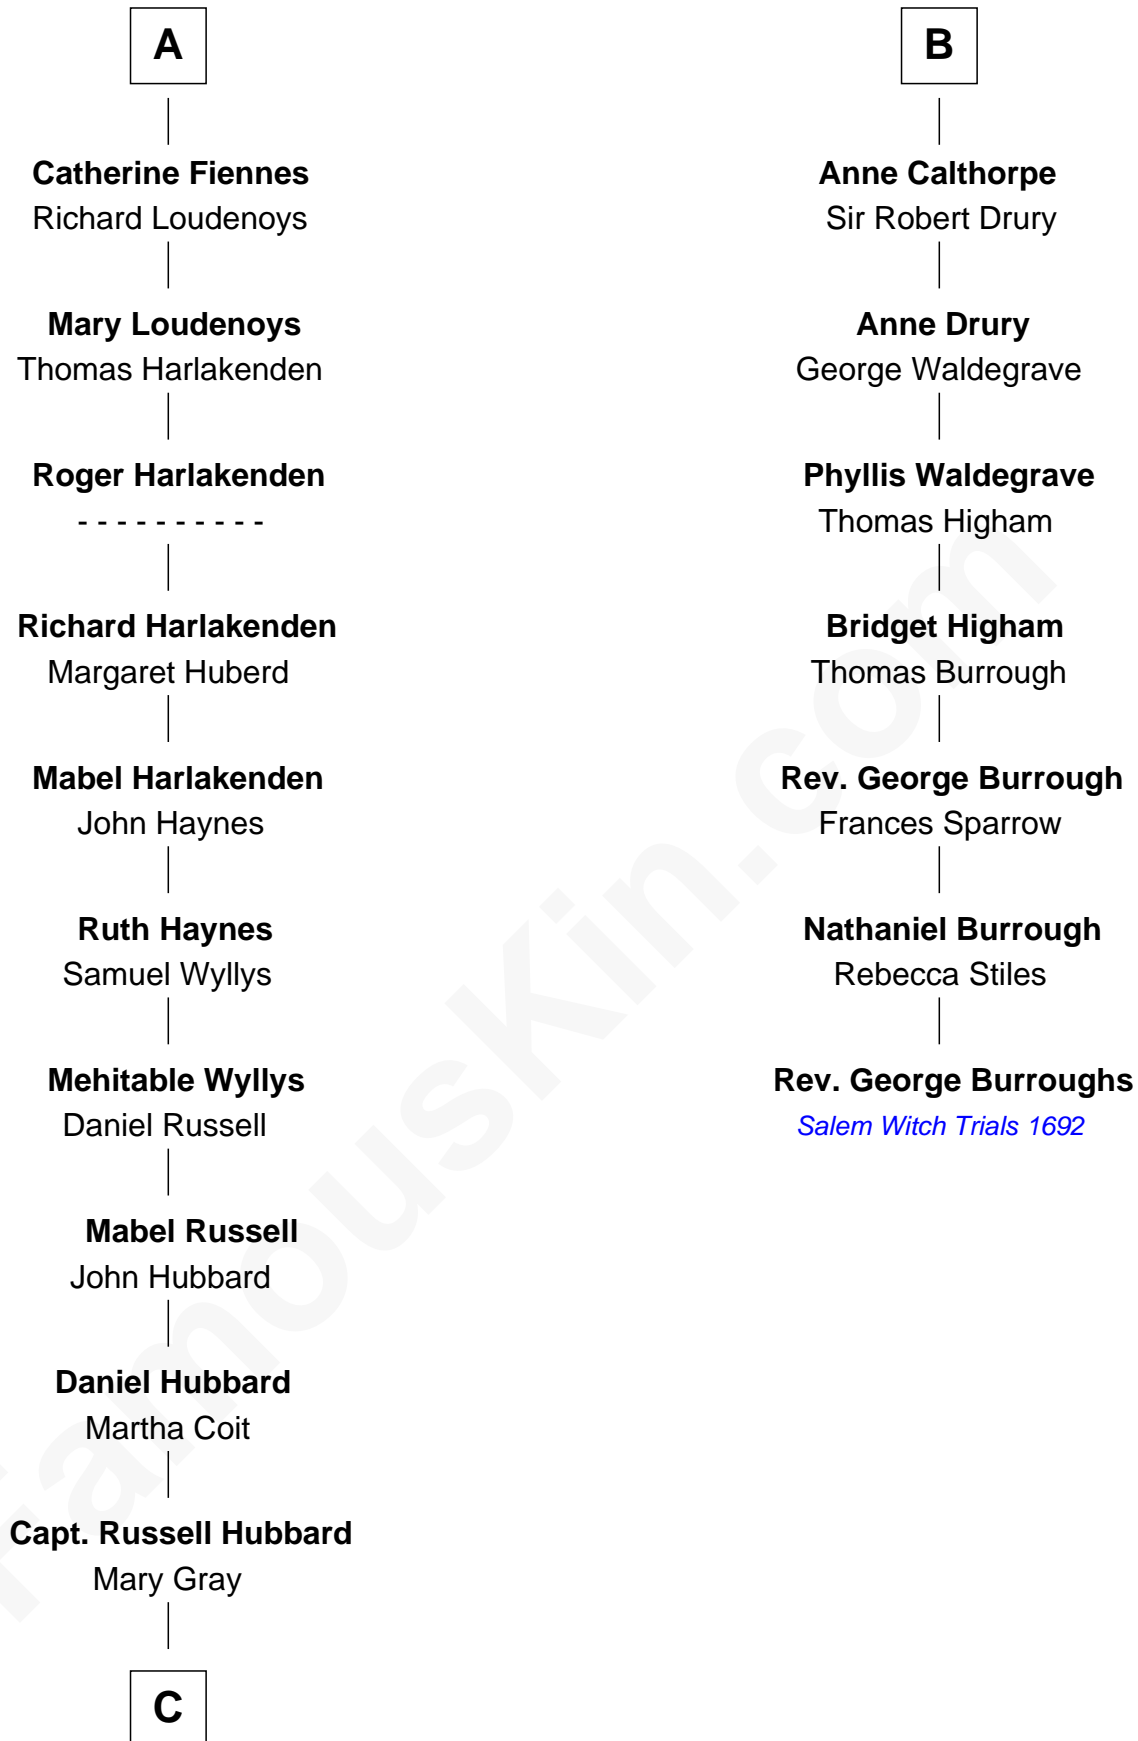

**FamousKin.com**  
**Relationship Chart of**  
**Frank Lloyd Wright**  
*American Architect*

13th cousin 7 times removed of

**Rev. George Burroughs**  
*Executed for Witchcraft, Salem 1692*

**C**

—  
**Martha Hubbard**

David Wright

—  
**Rev. David Wright**

Abigail Goddard

—  
**William Carey Wright**

Anna Lloyd Jones

—  
**Frank Lloyd Wright**

*American Architect*

FamousKin.com