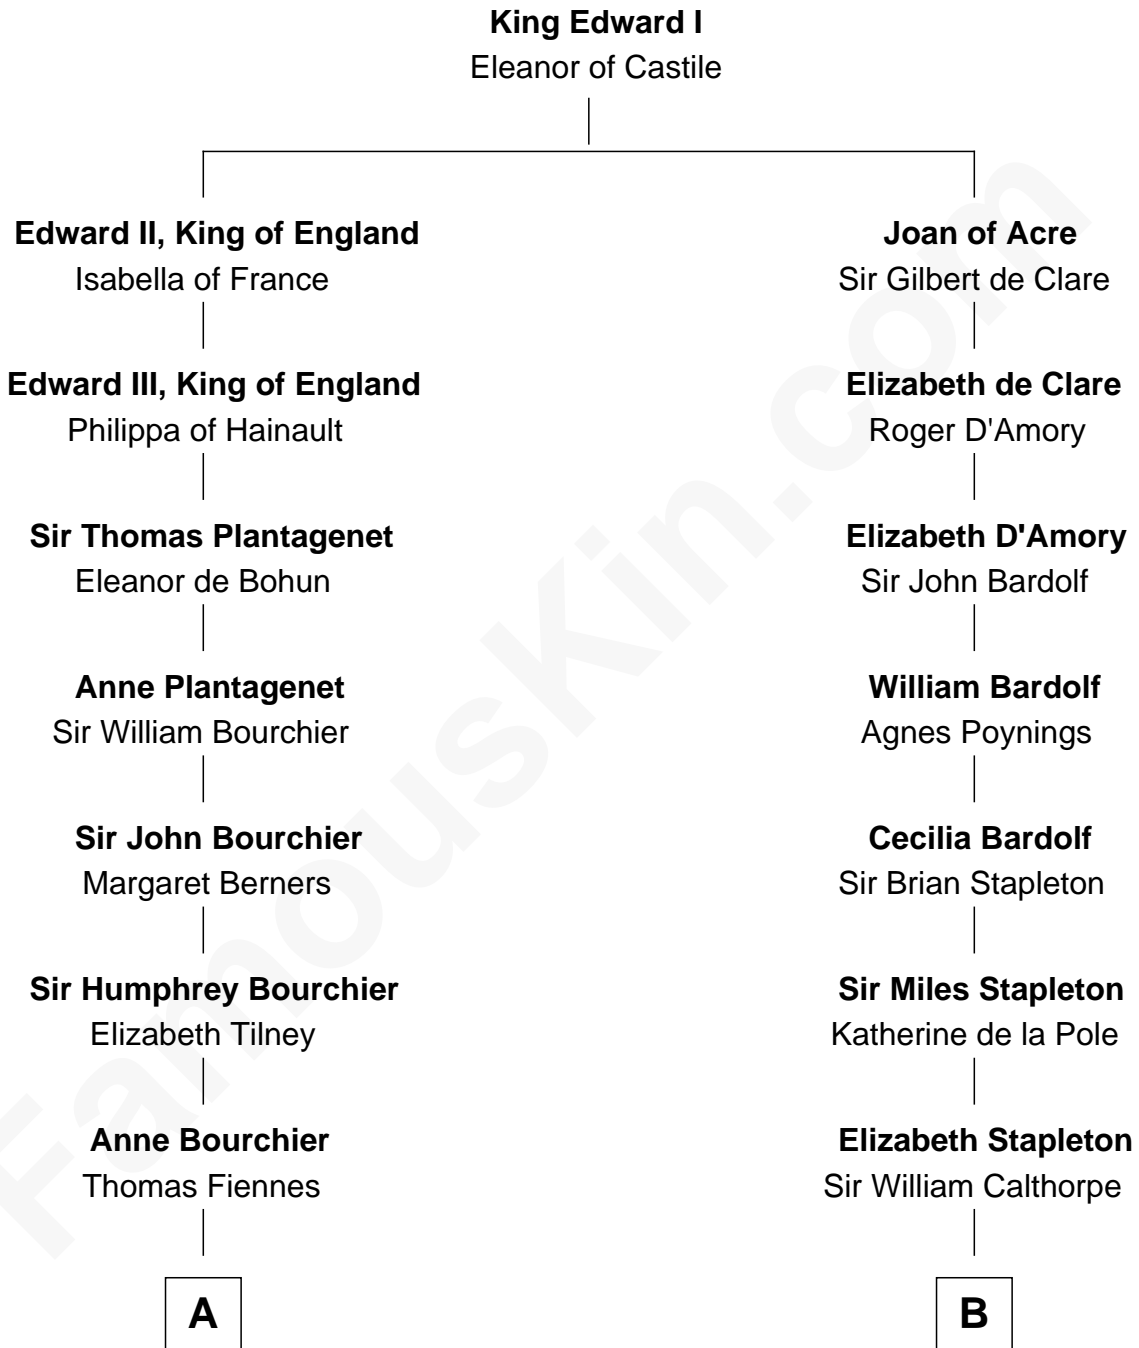

**FamousKin.com**  
**Relationship Chart of**  
**Frank Lloyd Wright**  
*American Architect*

13th cousin 7 times removed of

**Rev. George Burroughs**  
*Executed for Witchcraft, Salem 1692*

**C**

—  
**Martha Hubbard**

David Wright

—  
**Rev. David Wright**

Abigail Goddard

—  
**William Carey Wright**

Anna Lloyd Jones

—  
**Frank Lloyd Wright**

*American Architect*

FamousKin.com