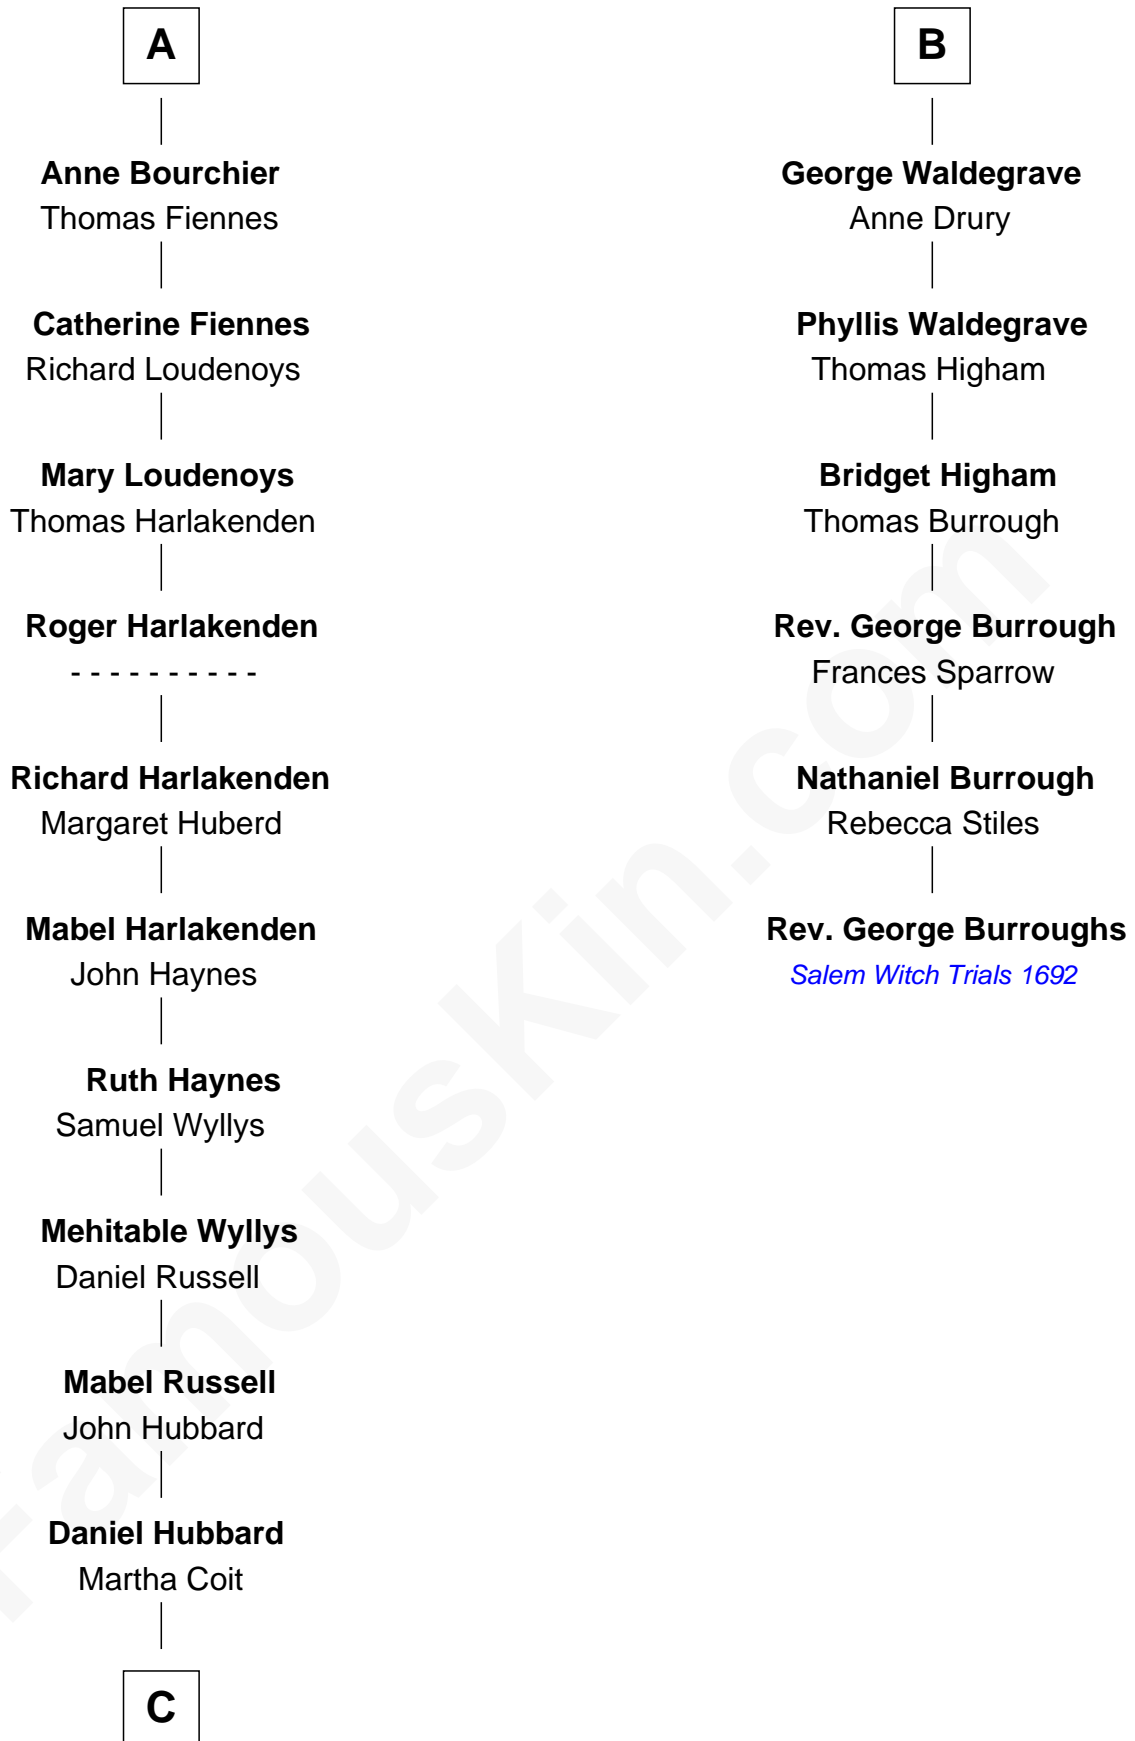

FamousKin.com
Relationship Chart of
Frank Lloyd Wright
American Architect

12th cousin 9 times removed of

Rev. George Burroughs
Executed for Witchcraft, Salem 1692

FamousKin.com