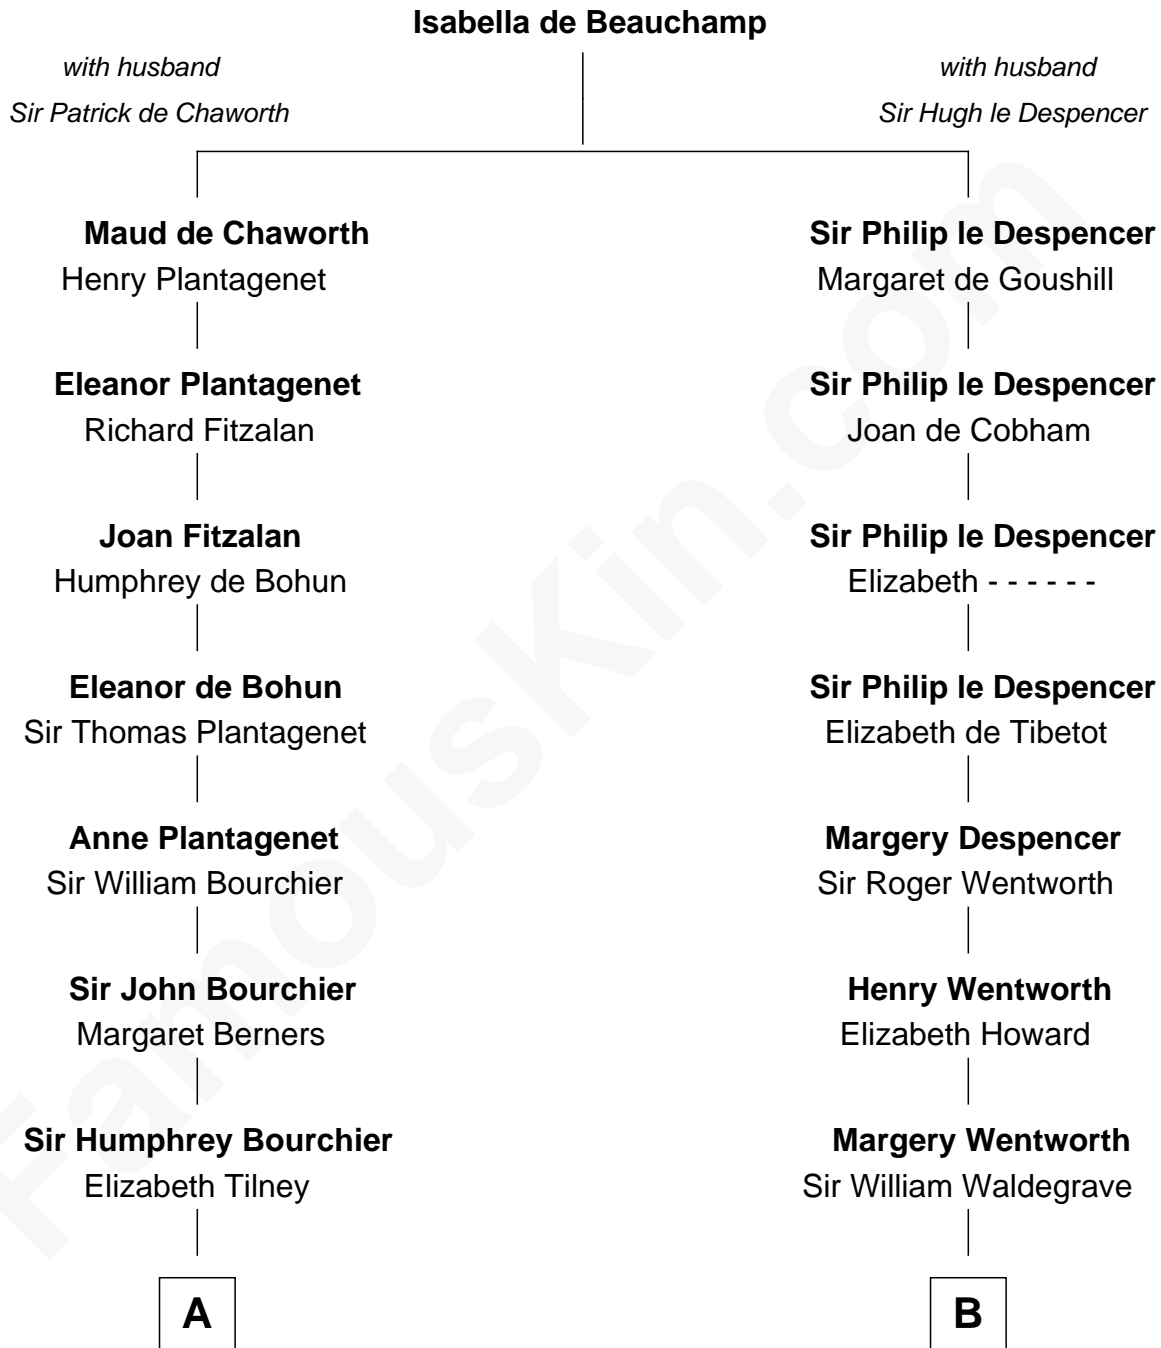

FamousKin.com
Relationship Chart of
Frank Lloyd Wright
American Architect

12th cousin 9 times removed of

Rev. George Burroughs
Executed for Witchcraft, Salem 1692

FamousKin.com