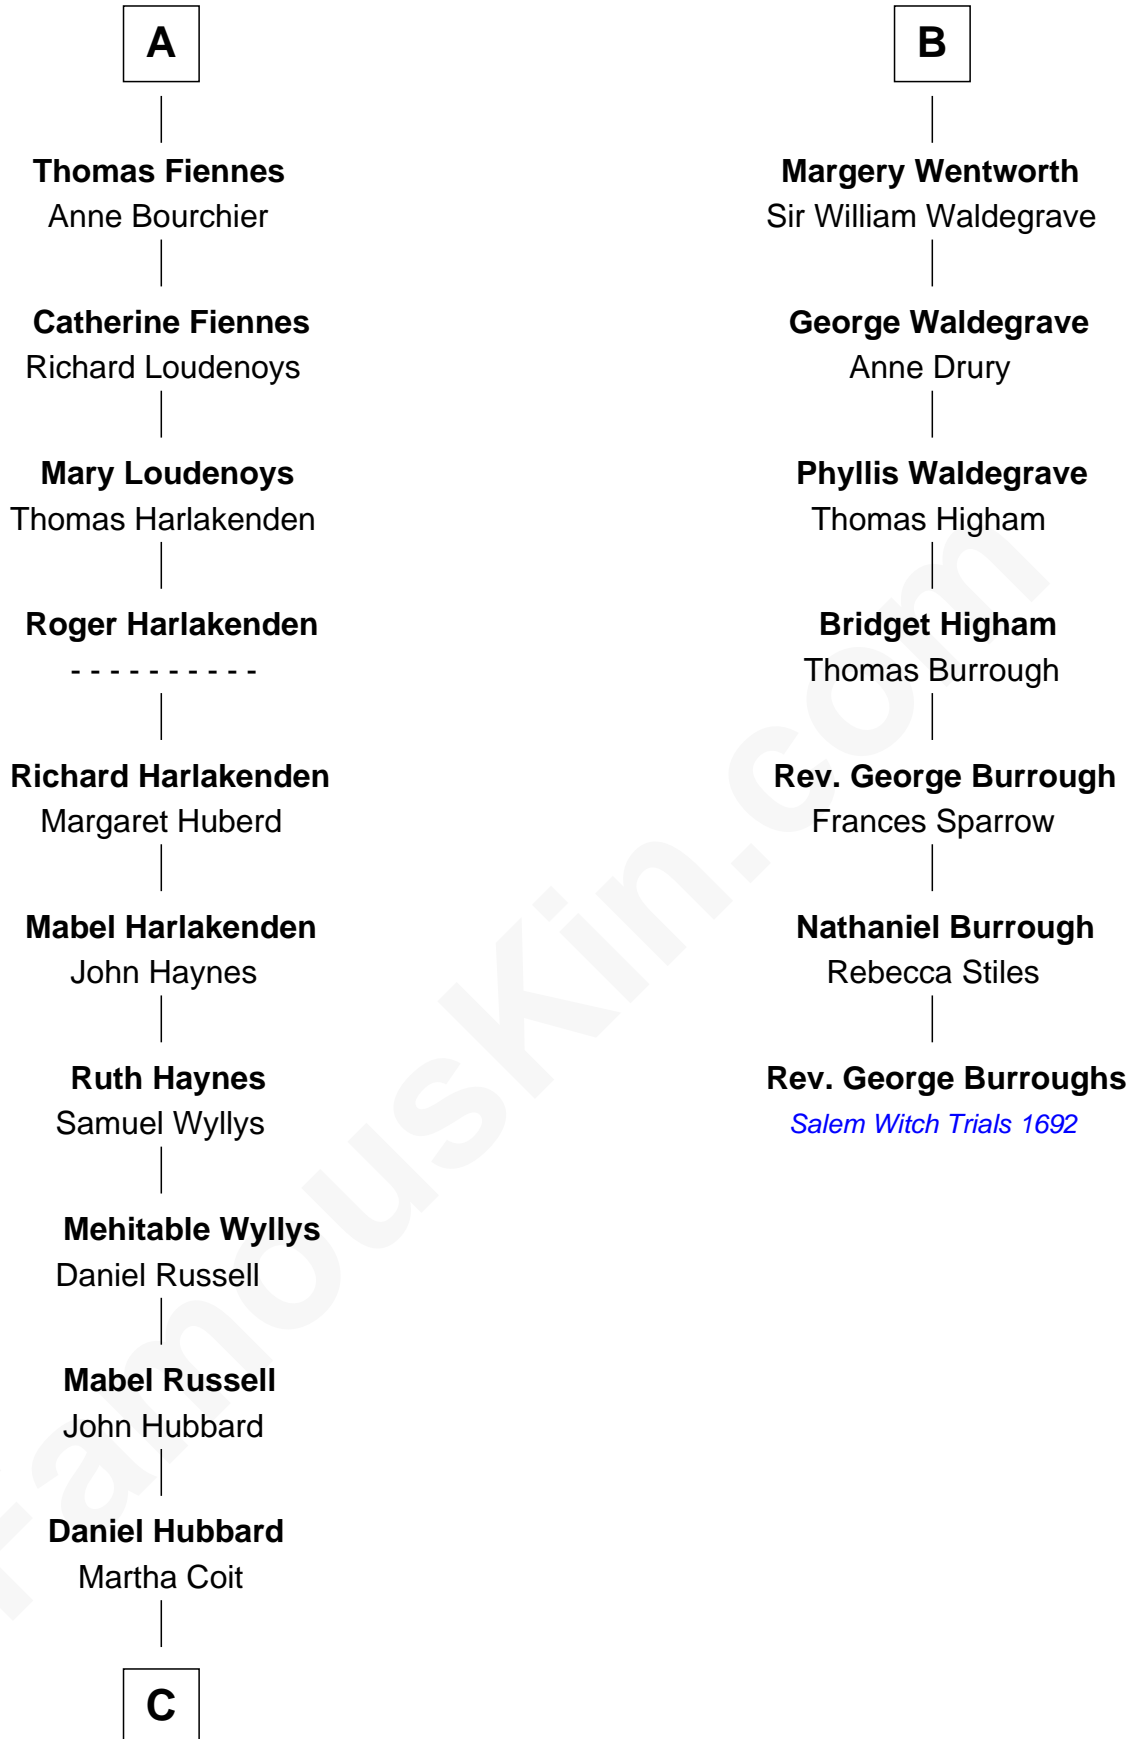

**FamousKin.com**  
**Relationship Chart of**  
**Frank Lloyd Wright**  
*American Architect*

13th cousin 8 times removed of

**Rev. George Burroughs**  
*Executed for Witchcraft, Salem 1692*

FamousKin.com