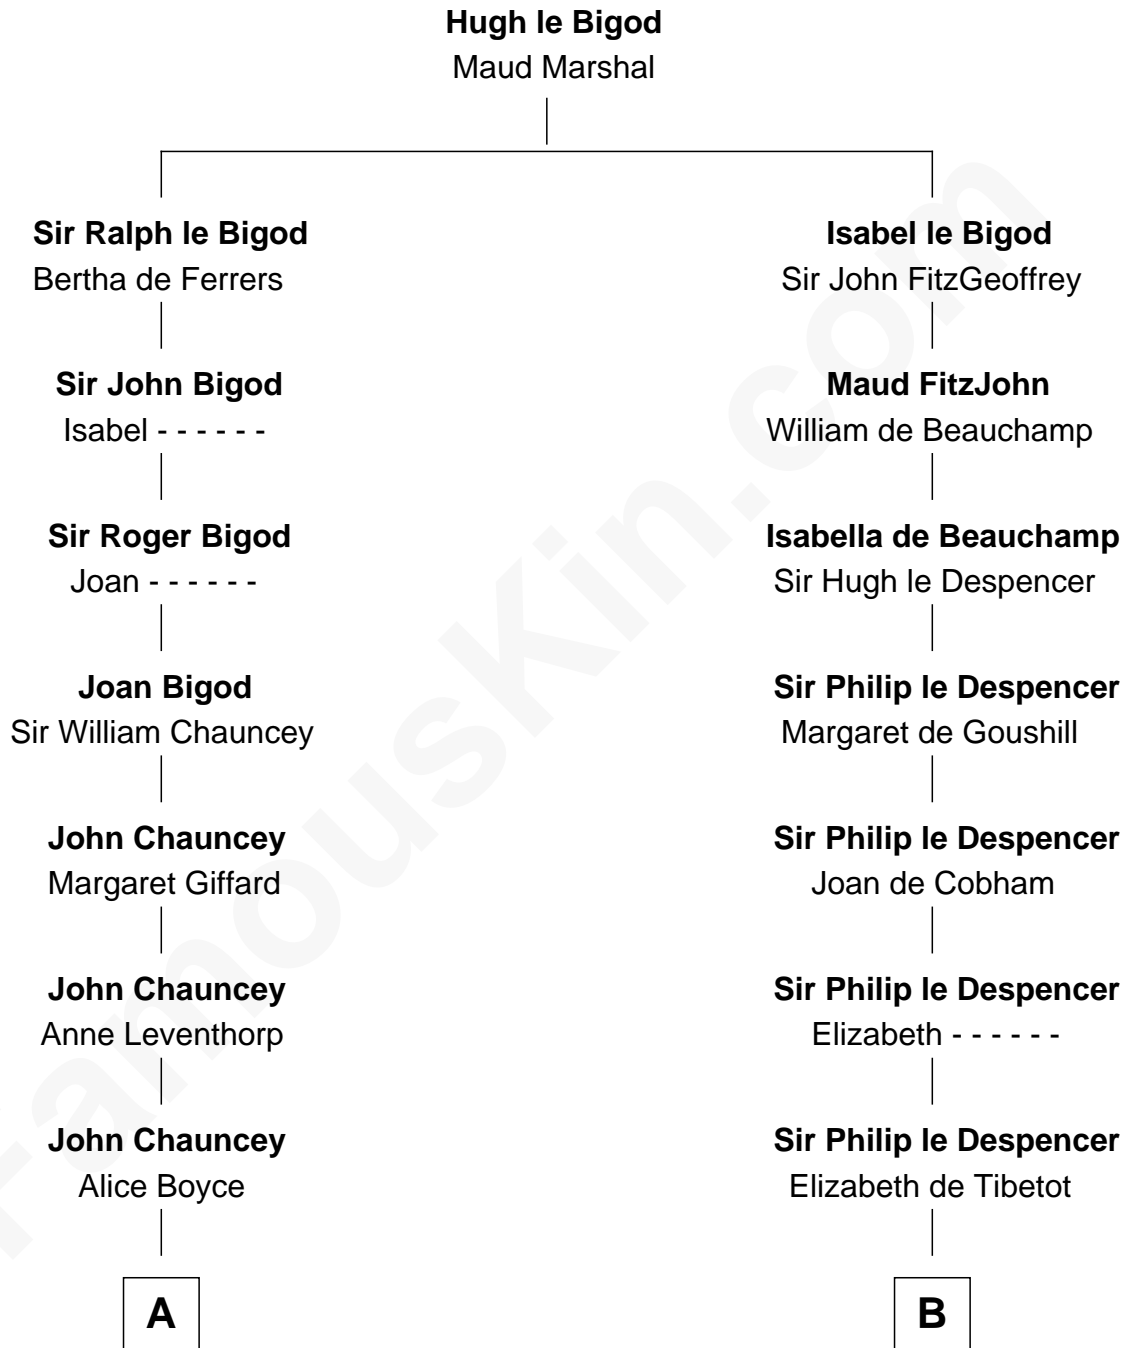

**FamousKin.com**  
**Relationship Chart of**  
**Frank Lloyd Wright**  
*American Architect*

15th cousin 6 times removed of

**Rev. George Burroughs**  
*Executed for Witchcraft, Salem 1692*

FamousKin.com