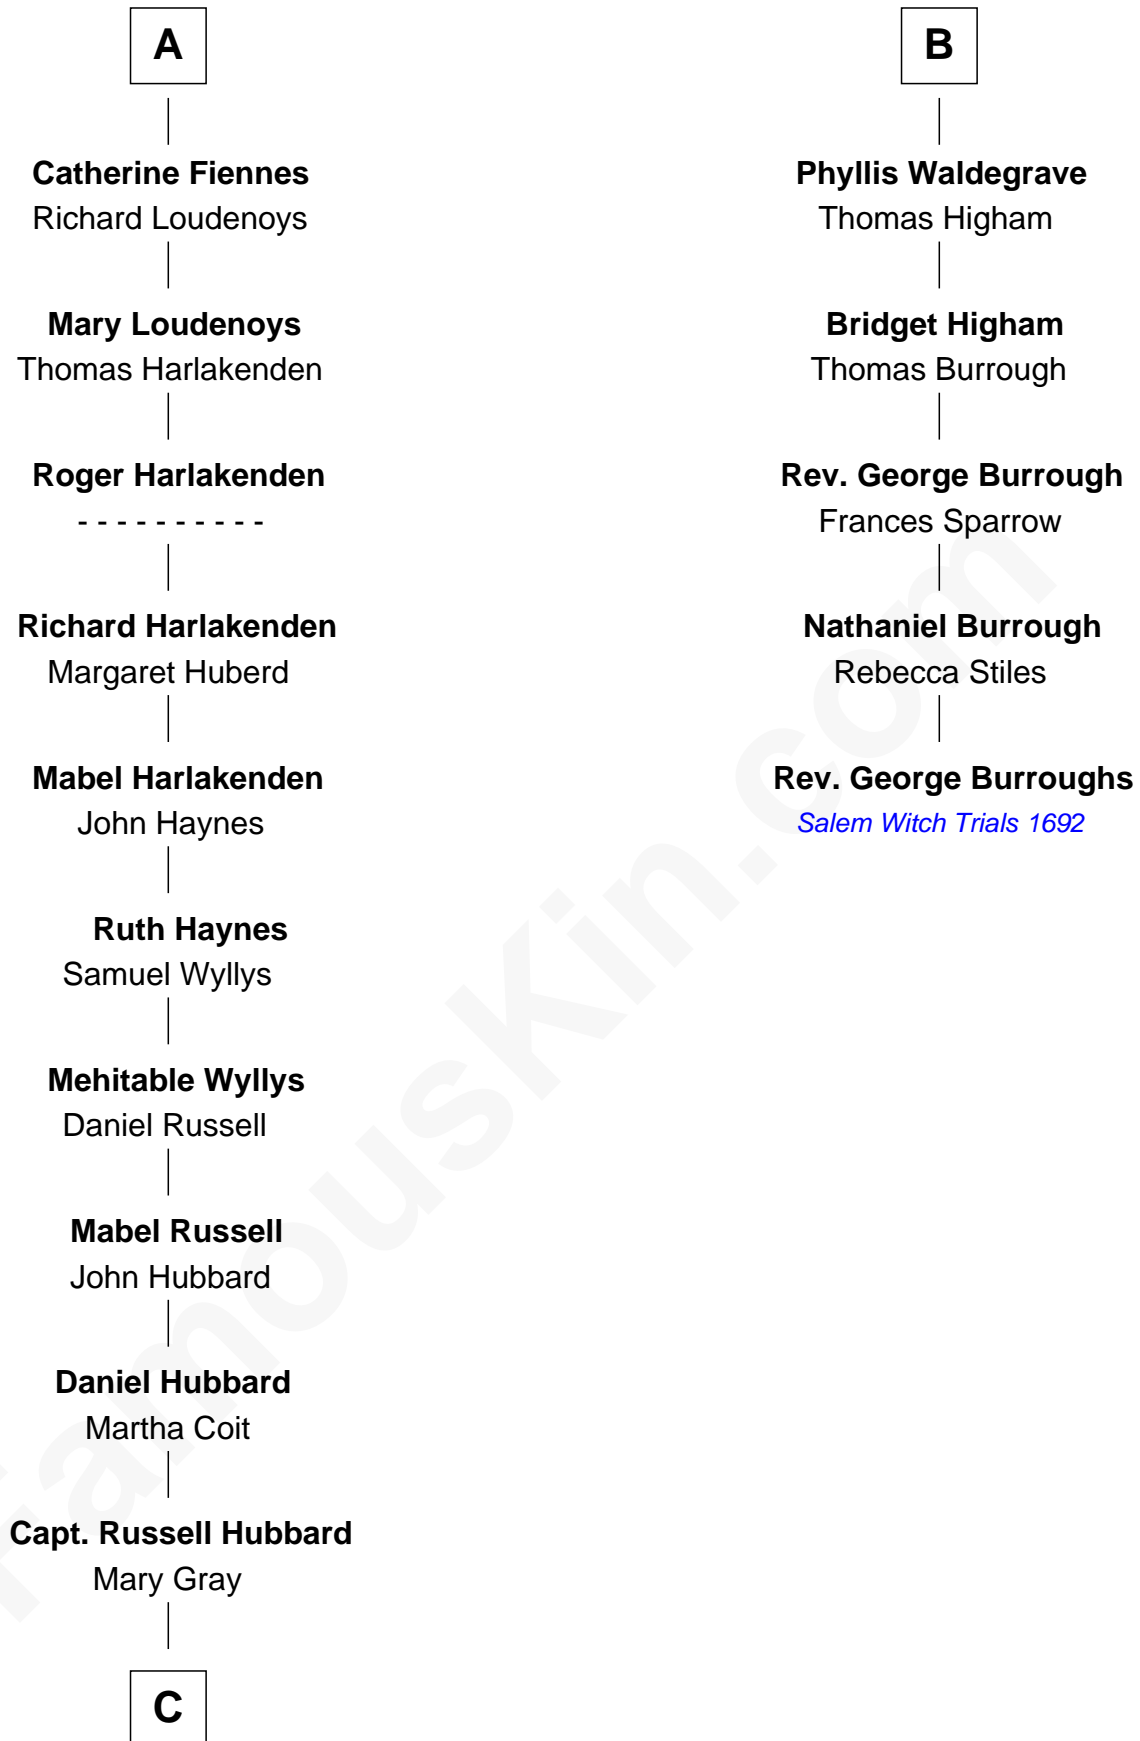

FamousKin.com
Relationship Chart of
Frank Lloyd Wright
American Architect

11th cousin 9 times removed of

Rev. George Burroughs
Executed for Witchcraft, Salem 1692

C

—
Martha Hubbard

David Wright

—
Rev. David Wright

Abigail Goddard

—
William Carey Wright

Anna Lloyd Jones

—
Frank Lloyd Wright

American Architect

FamousKin.com