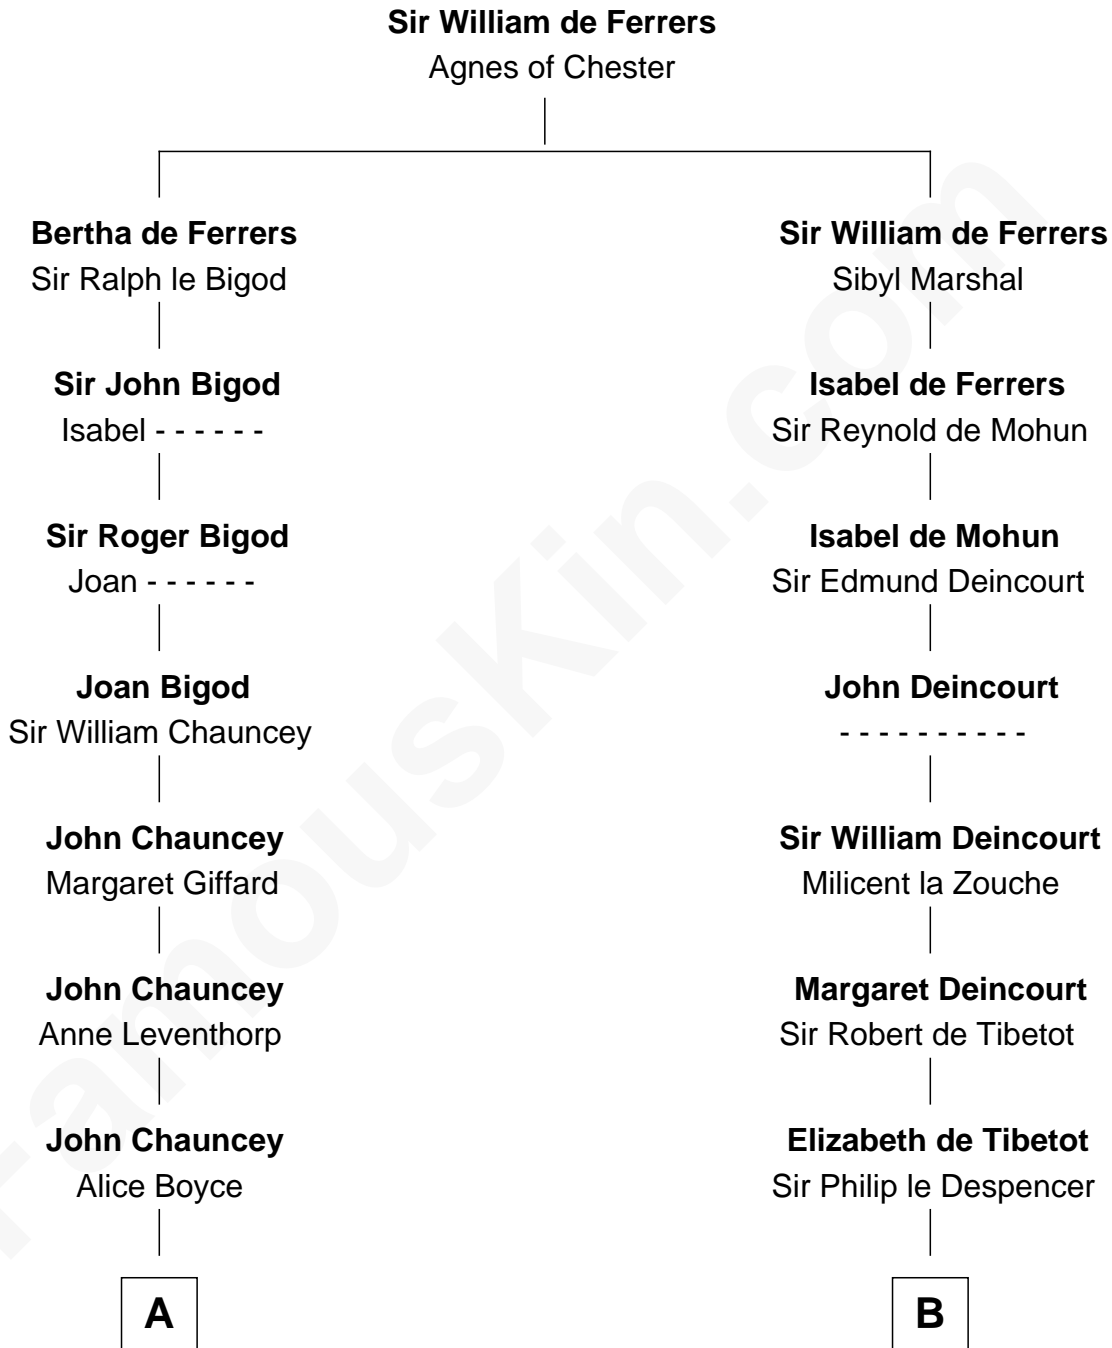

FamousKin.com
Relationship Chart of
Frank Lloyd Wright
American Architect

15th cousin 6 times removed of
Rev. George Burroughs
Executed for Witchcraft, Salem 1692

FamousKin.com