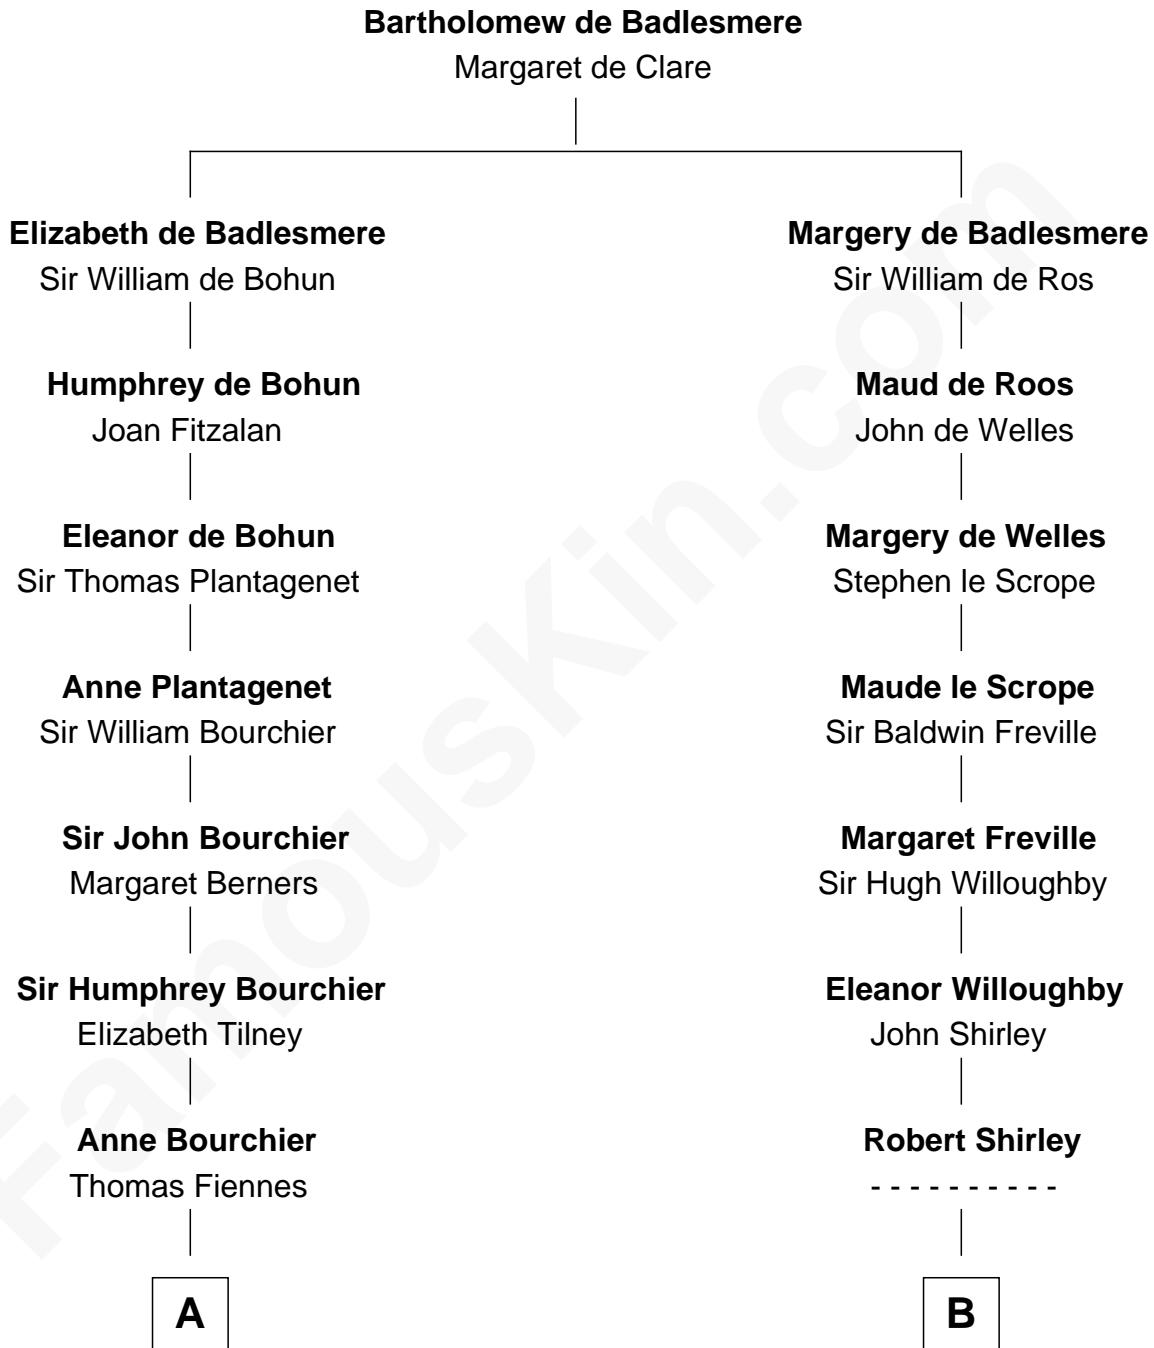

FamousKin.com
Relationship Chart of
Frank Lloyd Wright
American Architect

18th cousin 2 times removed of
William Henry Moore
Co-Founder, U.S. Steel and Nabisco

C

Martha Hubbard

David Wright

Rev. David Wright

Abigail Goddard

William Carey Wright

Anna Lloyd Jones

Frank Lloyd Wright

American Architect

D

Rachael Arvilla Beckwith

Nathaniel Ford Moore

William Henry Moore

Co-Founder, U.S. Steel and Nabisco

FamousKin.com