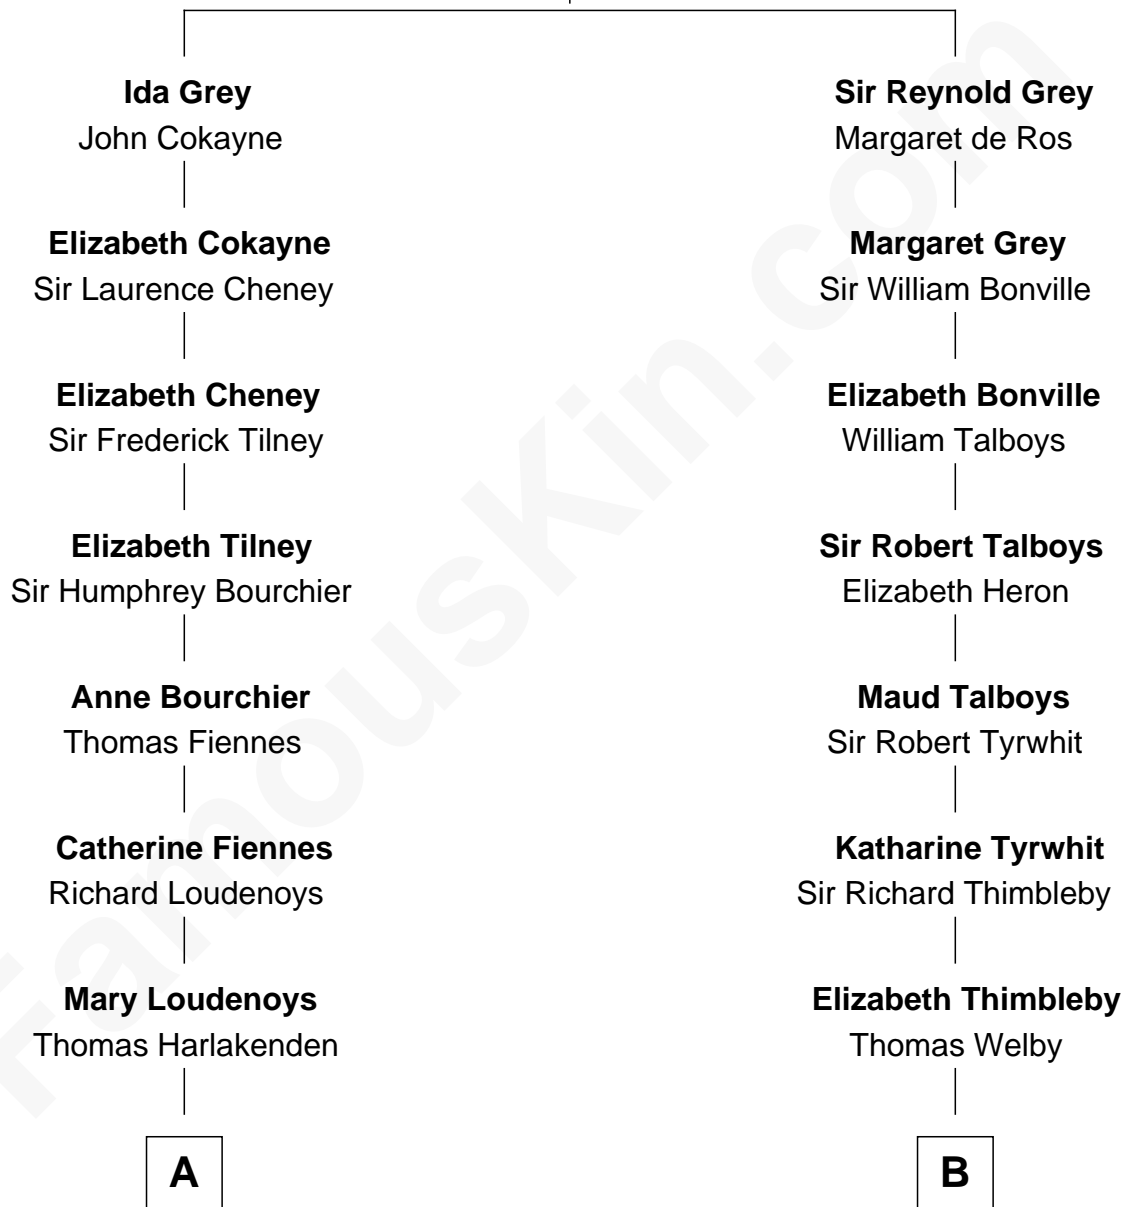

FamousKin.com Relationship Chart of

Frank Lloyd Wright

American Architect

18th cousin of

Mitt Romney

70th Governor of Massachusetts

Sir Reynold de Grey

Eleanor le Strange

C

William Carey Wright

Anna Lloyd Jones

Frank Lloyd Wright

American Architect

D

Lenore Emily LaFount

George Wilcken Romney

Mitt Romney

70th Governor of Massachusetts

FamousKin.com