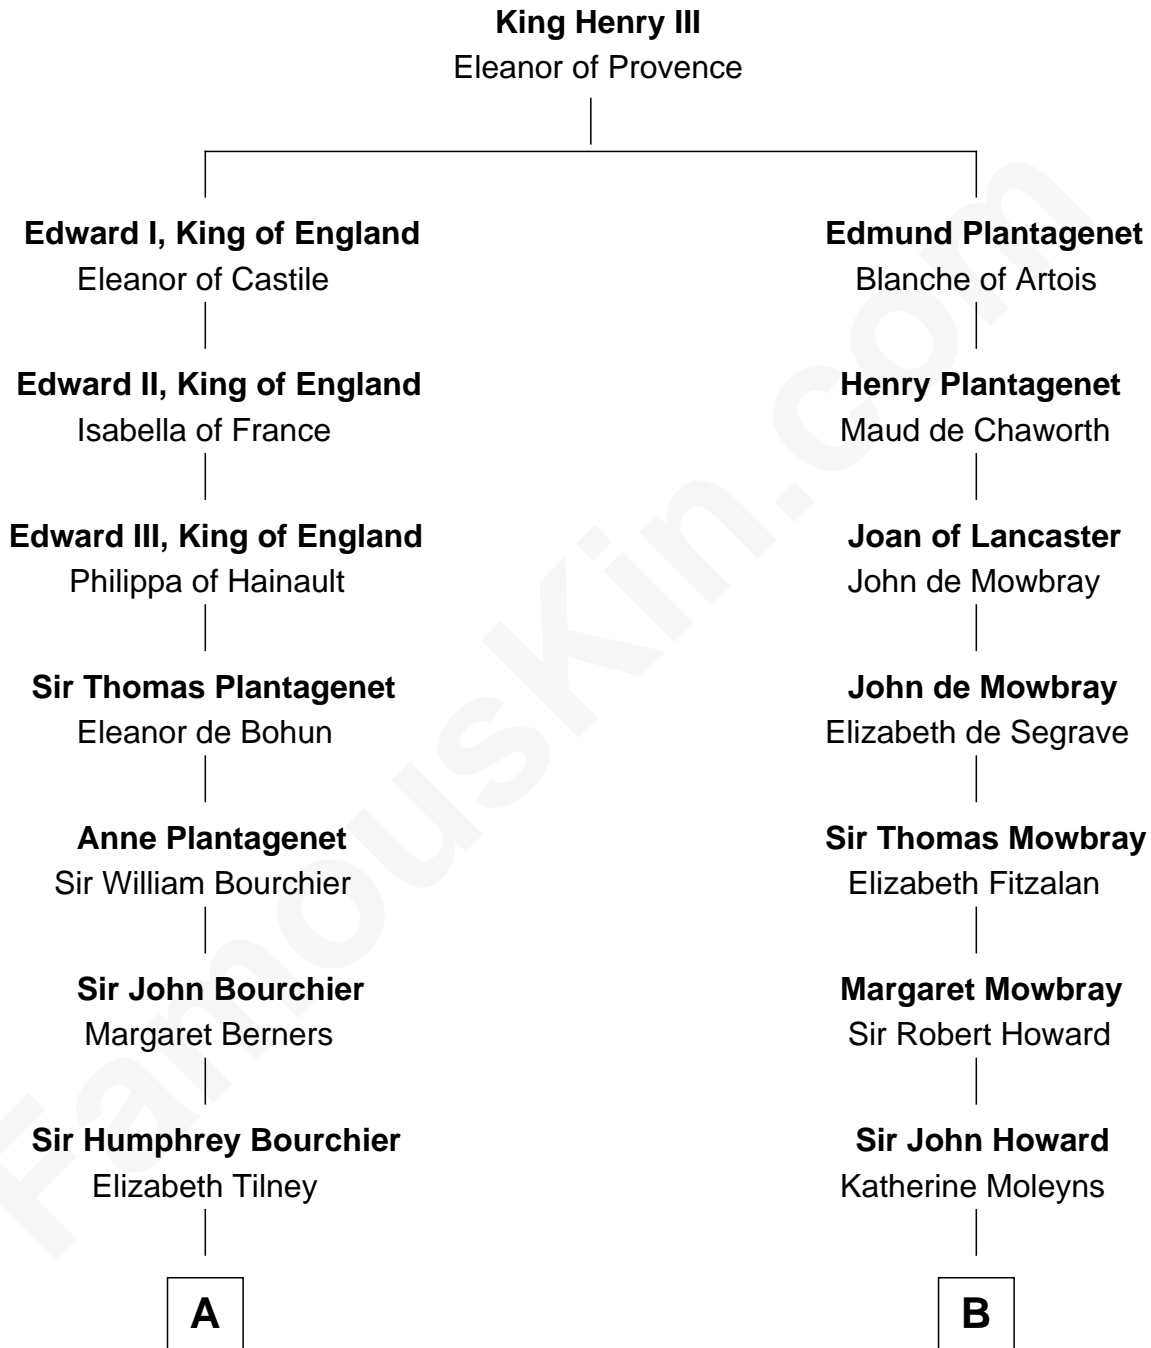

FamousKin.com
Relationship Chart of
Frank Lloyd Wright
American Architect

19th cousin 2 times removed of

Francis Scott Key
Author of "The Star Spangled Banner"

C

Capt. Russell Hubbard

Mary Gray

Martha Hubbard

Ann Arnold Ross

Frances Key

John Ross Key

Anne Phebe Penn Dagworthy Charlton

Francis Scott Key

Author of "The Star Spangled Banner"

FamousKin.com