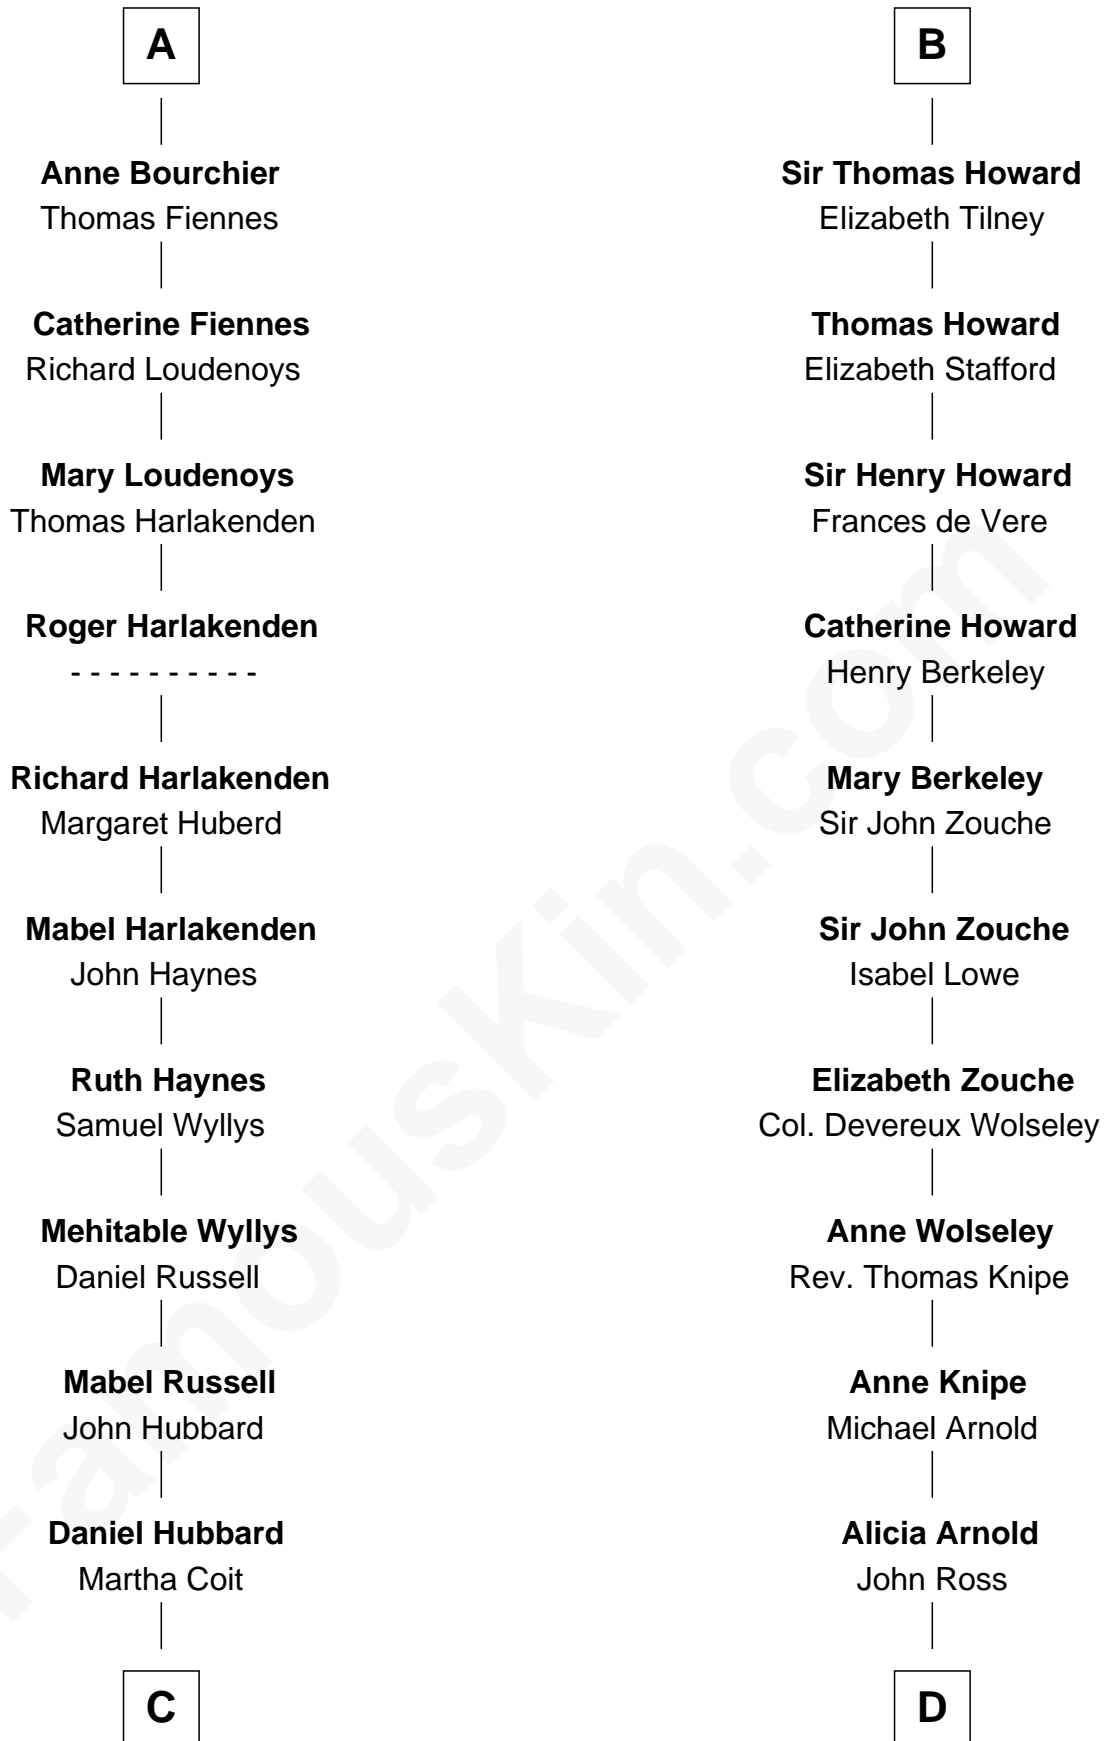

FamousKin.com
Relationship Chart of
Frank Lloyd Wright
American Architect

19th cousin 2 times removed of

Francis Scott Key
Author of "The Star Spangled Banner"

C

Capt. Russell Hubbard

Mary Gray

Martha Hubbard

Ann Arnold Ross

Frances Key

John Ross Key

Anne Phebe Penn Dagworthy Charlton

Francis Scott Key

Author of "The Star Spangled Banner"

FamousKin.com