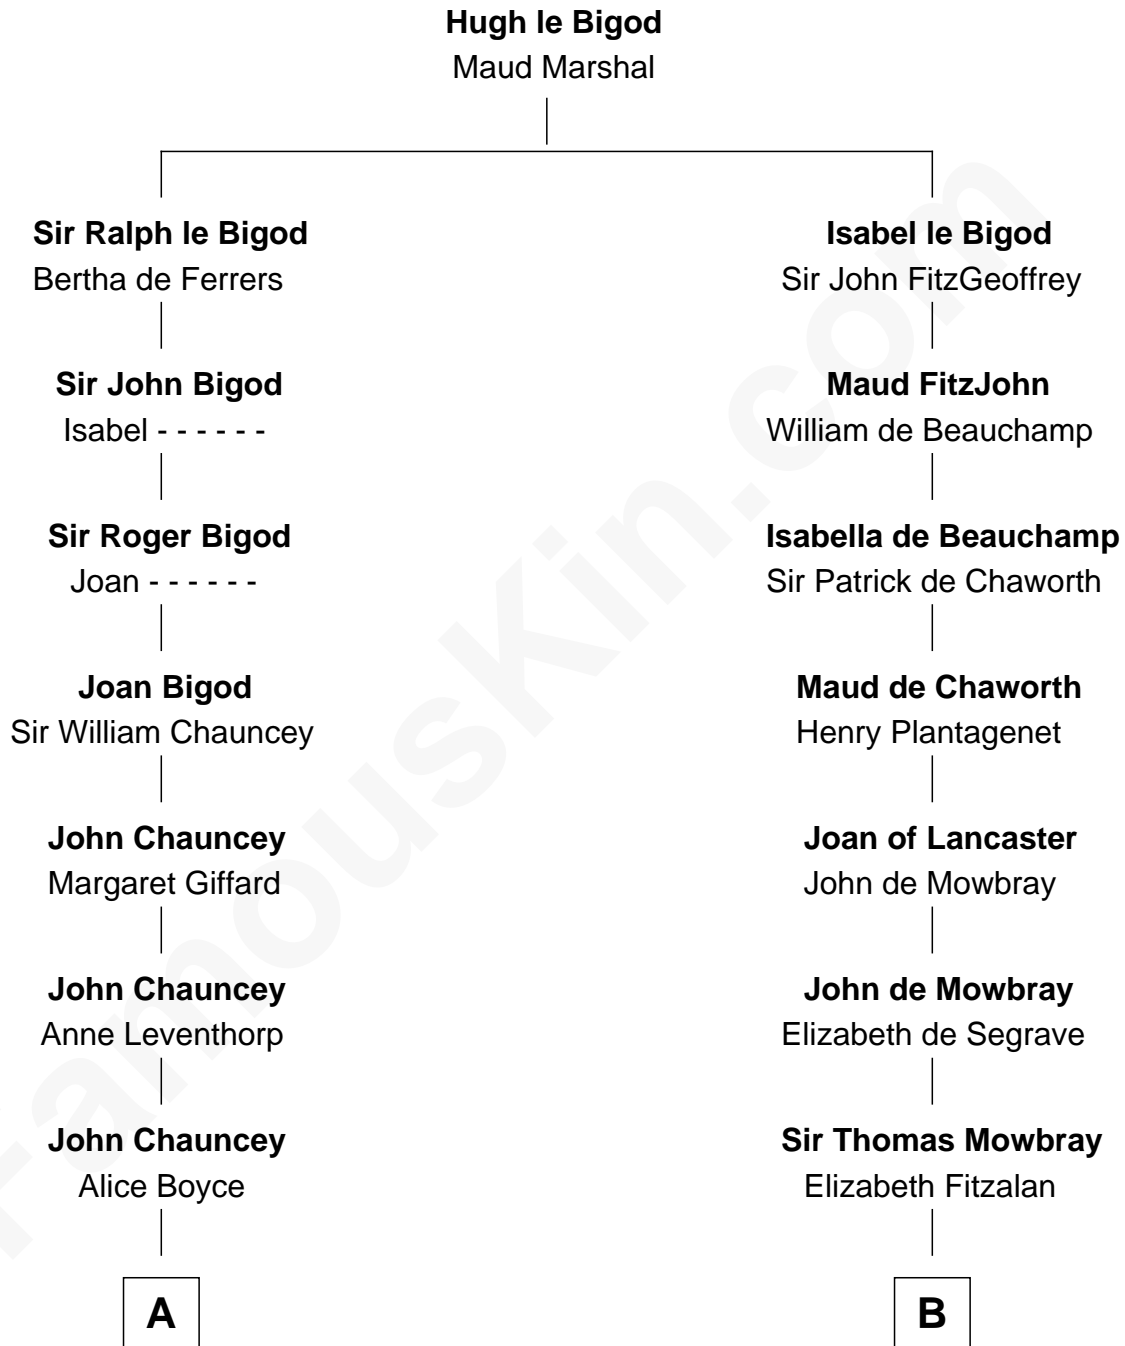

# FamousKin.com Relationship Chart of

**Frank Lloyd Wright**

*American Architect*

21st cousin of

**Francis Scott Key**

*Author of "The Star Spangled Banner"*

**C**

**Capt. Russell Hubbard**

Mary Gray

**Martha Hubbard**

David Wright

**Rev. David Wright**

Abigail Goddard

**William Carey Wright**

Anna Lloyd Jones

**Frank Lloyd Wright**