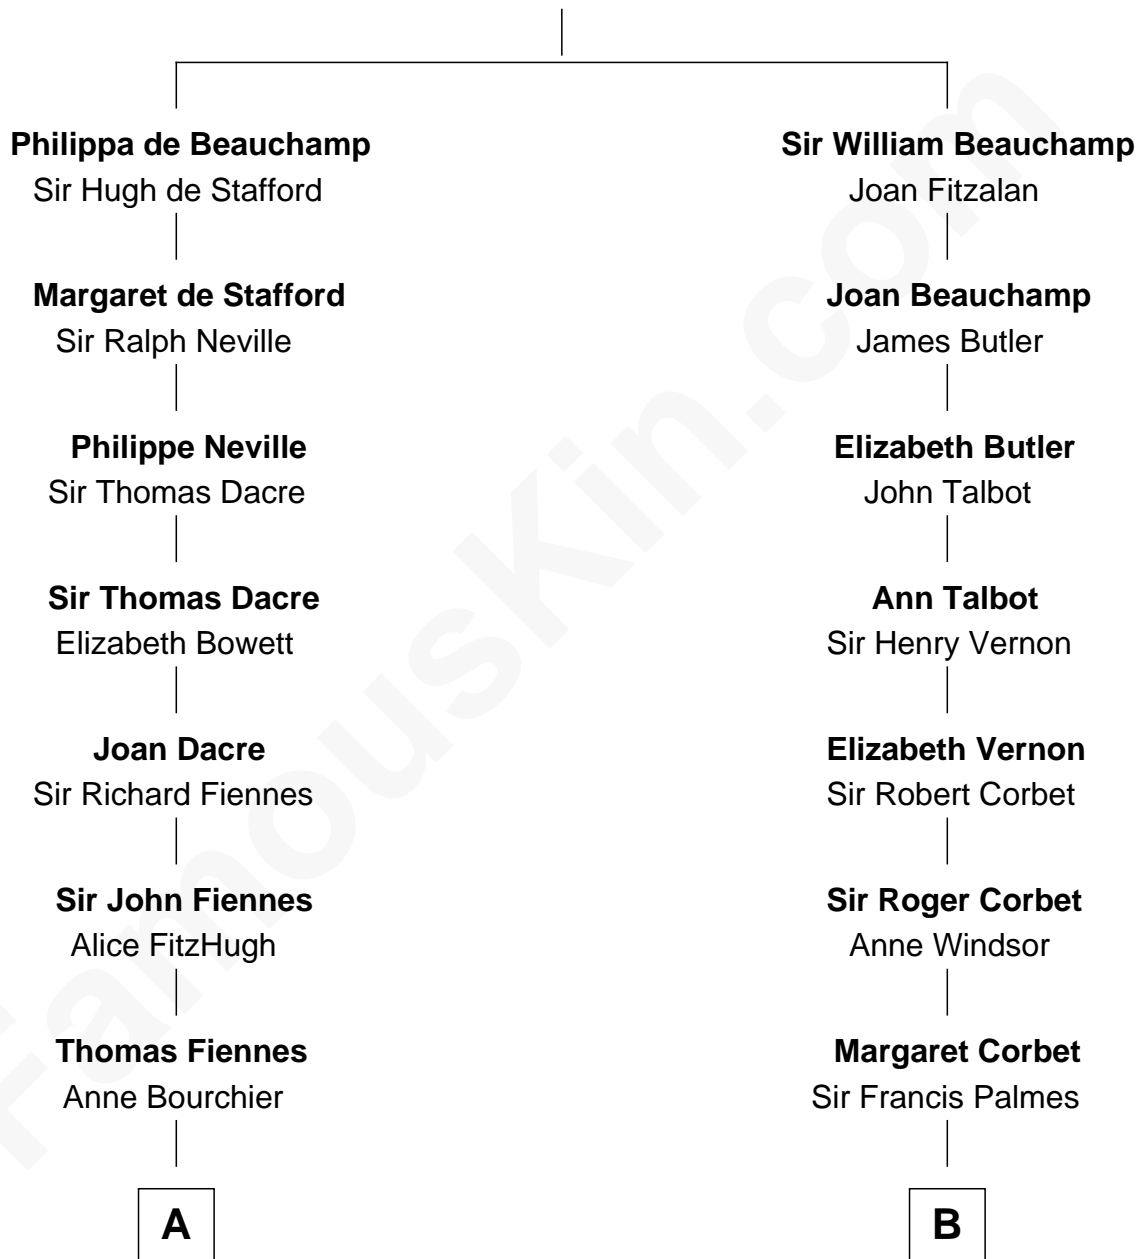

**FamousKin.com**  
**Relationship Chart of**  
**Frank Lloyd Wright**  
*American Architect*

19th cousin 1 time removed of

**Nelson Rockefeller**  
*41st U.S. Vice-President*

**Sir Thomas de Beauchamp**  
 Katherine de Mortimer

**C**

**Martha Hubbard**

David Wright

**Rev. David Wright**

Abigail Goddard

**William Carey Wright**

Anna Lloyd Jones

**Frank Lloyd Wright**

*American Architect*

**D**

**John Davison Rockefeller**

Laura Celestia Spelman

**John Davison Rockefeller**

Abby Greene Aldrich

**Nelson Rockefeller**

*41st U.S. Vice-President*