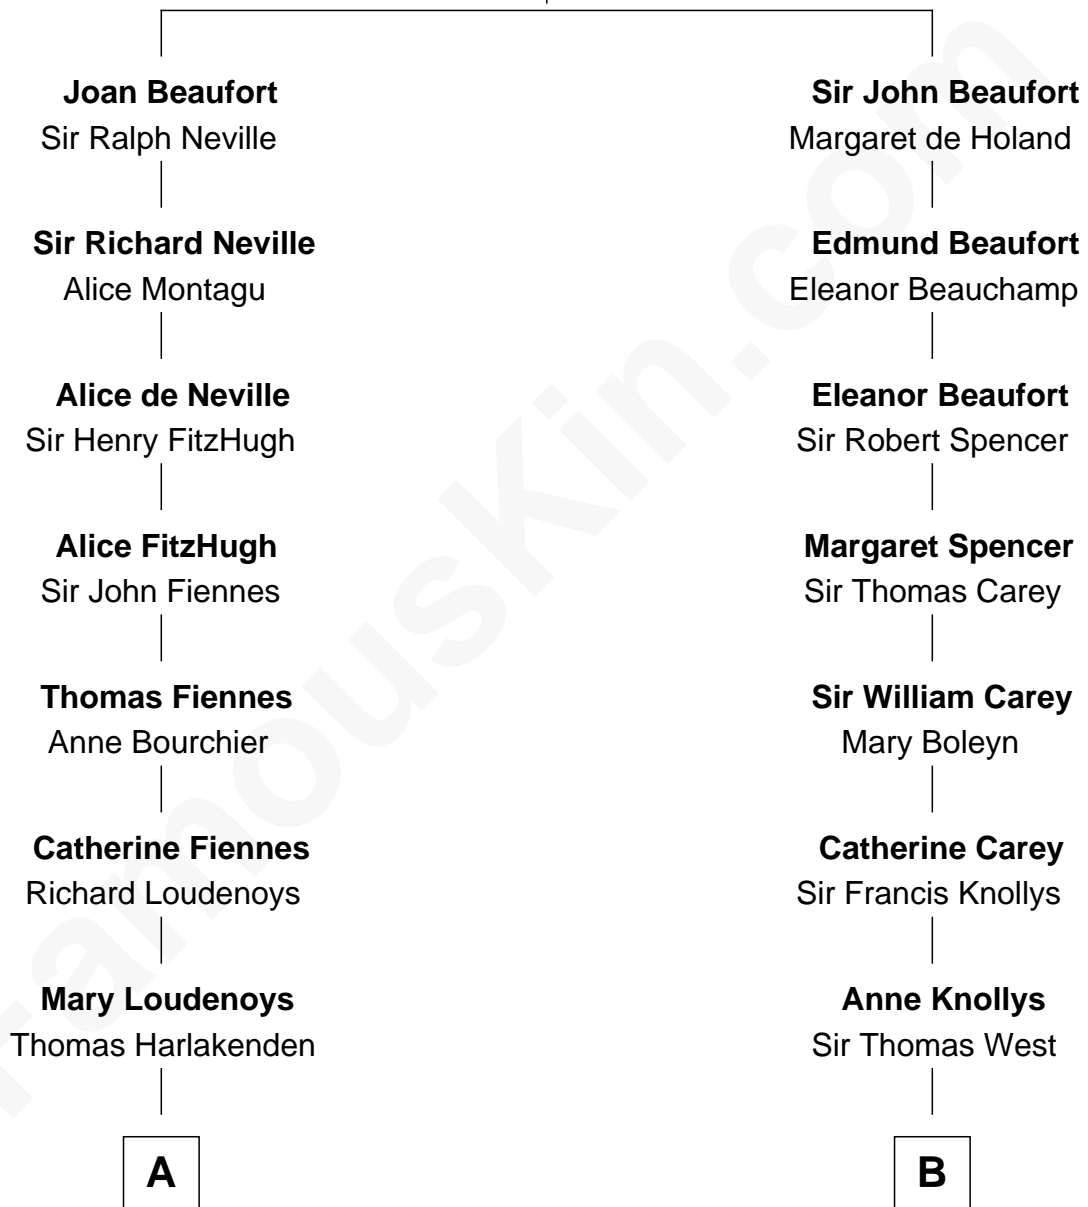

# FamousKin.com Relationship Chart of

**Frank Lloyd Wright**

*American Architect*

18th cousin of

**Nelson Rockefeller**

*41st U.S. Vice-President*

**John of Gaunt**

Katherine Roet

**C**

**William Carey Wright**

Anna Lloyd Jones

**Frank Lloyd Wright**

*American Architect*

**D**

**John Davison Rockefeller**

Abby Greene Aldrich

**Nelson Rockefeller**

*41st U.S. Vice-President*

FamousKin.com