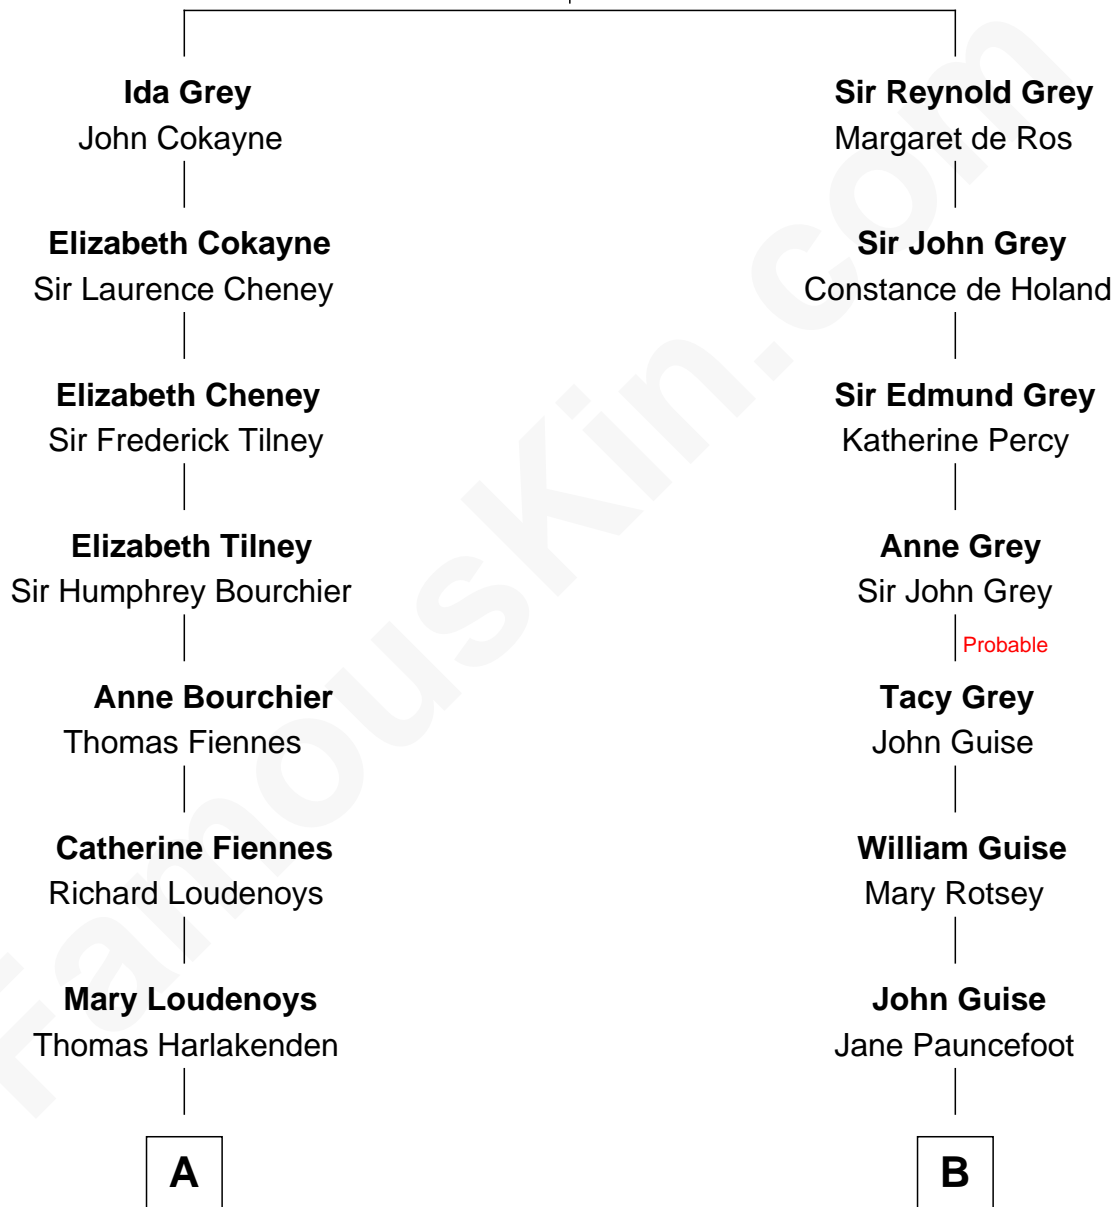

FamousKin.com Relationship Chart of

Frank Lloyd Wright

American Architect

18th cousin of

Raquel Welch

Movie Actress

Sir Reynold de Grey

Eleanor le Strange

C

William Carey Wright

Anna Lloyd Jones

Frank Lloyd Wright

American Architect

D

Josephine Sarah Hall

Armando Carlos Tejada