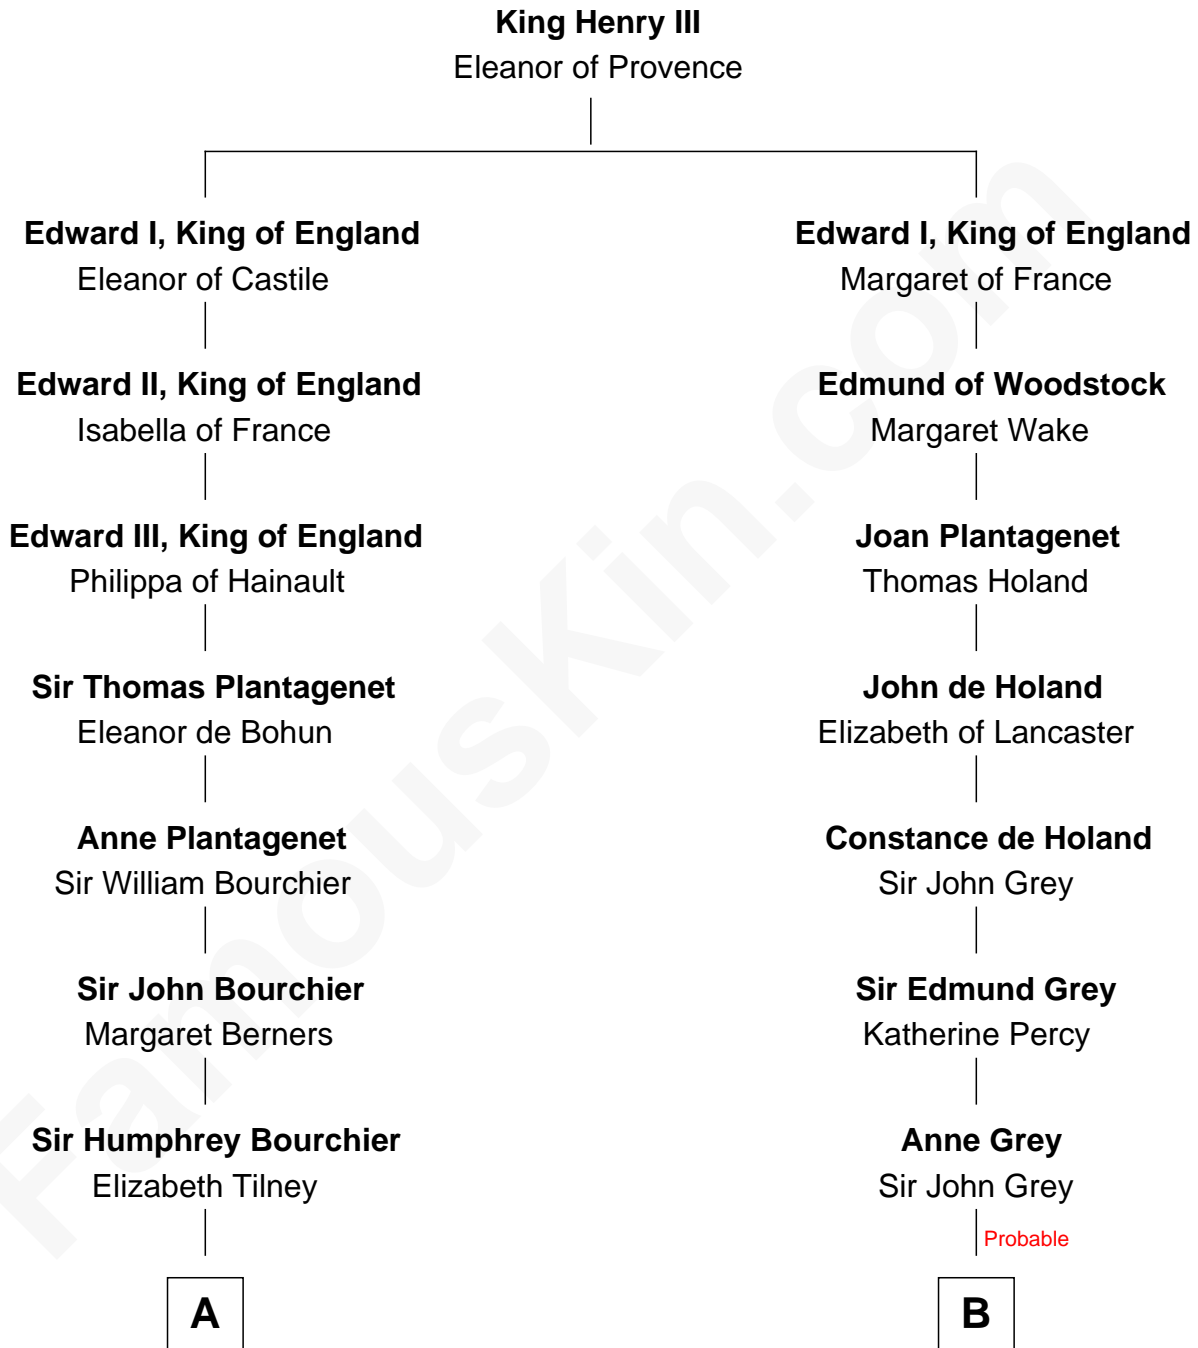

# FamousKin.com Relationship Chart of

**Frank Lloyd Wright**

*American Architect*

21st cousin of

**Raquel Welch**

*Movie Actress*

**C**

**Capt. Russell Hubbard**

Mary Gray

**Martha Hubbard**

David Wright

**Rev. David Wright**

Abigail Goddard

**William Carey Wright**

Anna Lloyd Jones

**Frank Lloyd Wright**