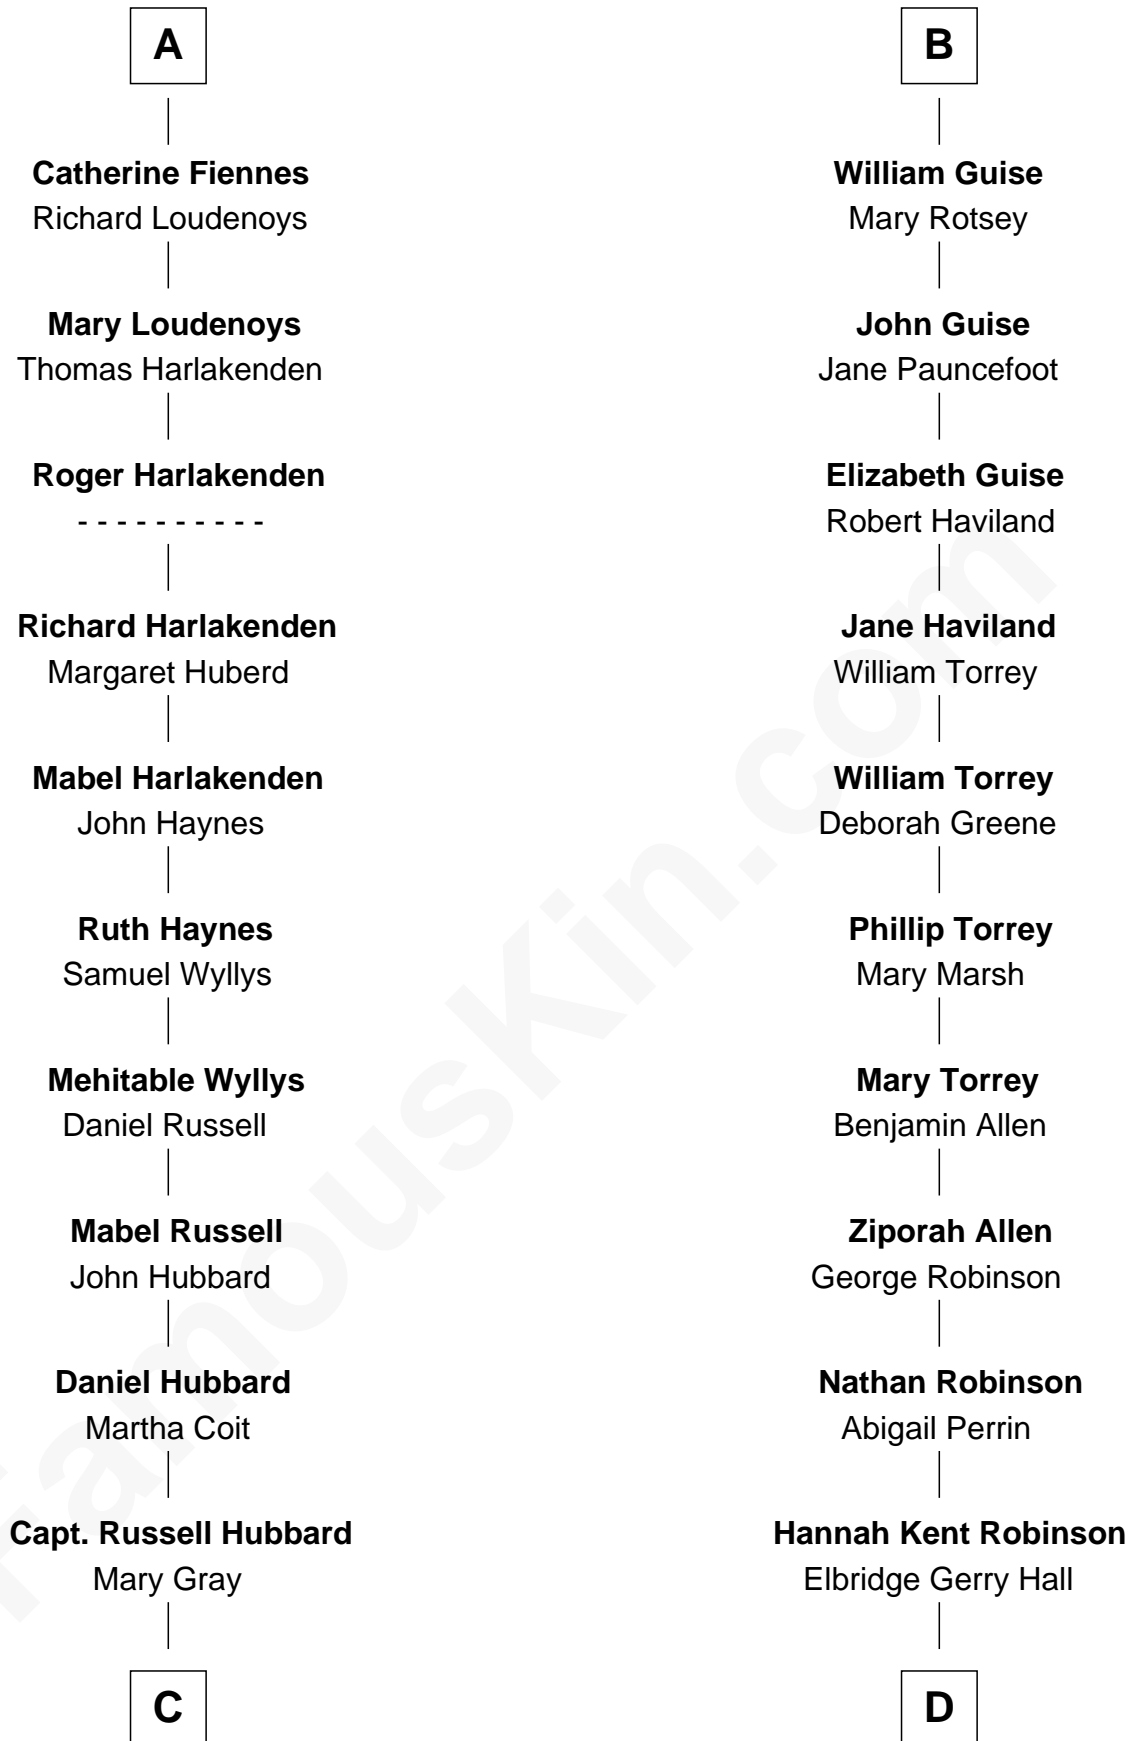

FamousKin.com Relationship Chart of

Frank Lloyd Wright

American Architect

20th cousin of

Raquel Welch

Movie Actress

Henry Plantagenet

Maud de Chaworth

C

Martha Hubbard

David Wright

Rev. David Wright

Abigail Goddard

William Carey Wright

Anna Lloyd Jones

Frank Lloyd Wright