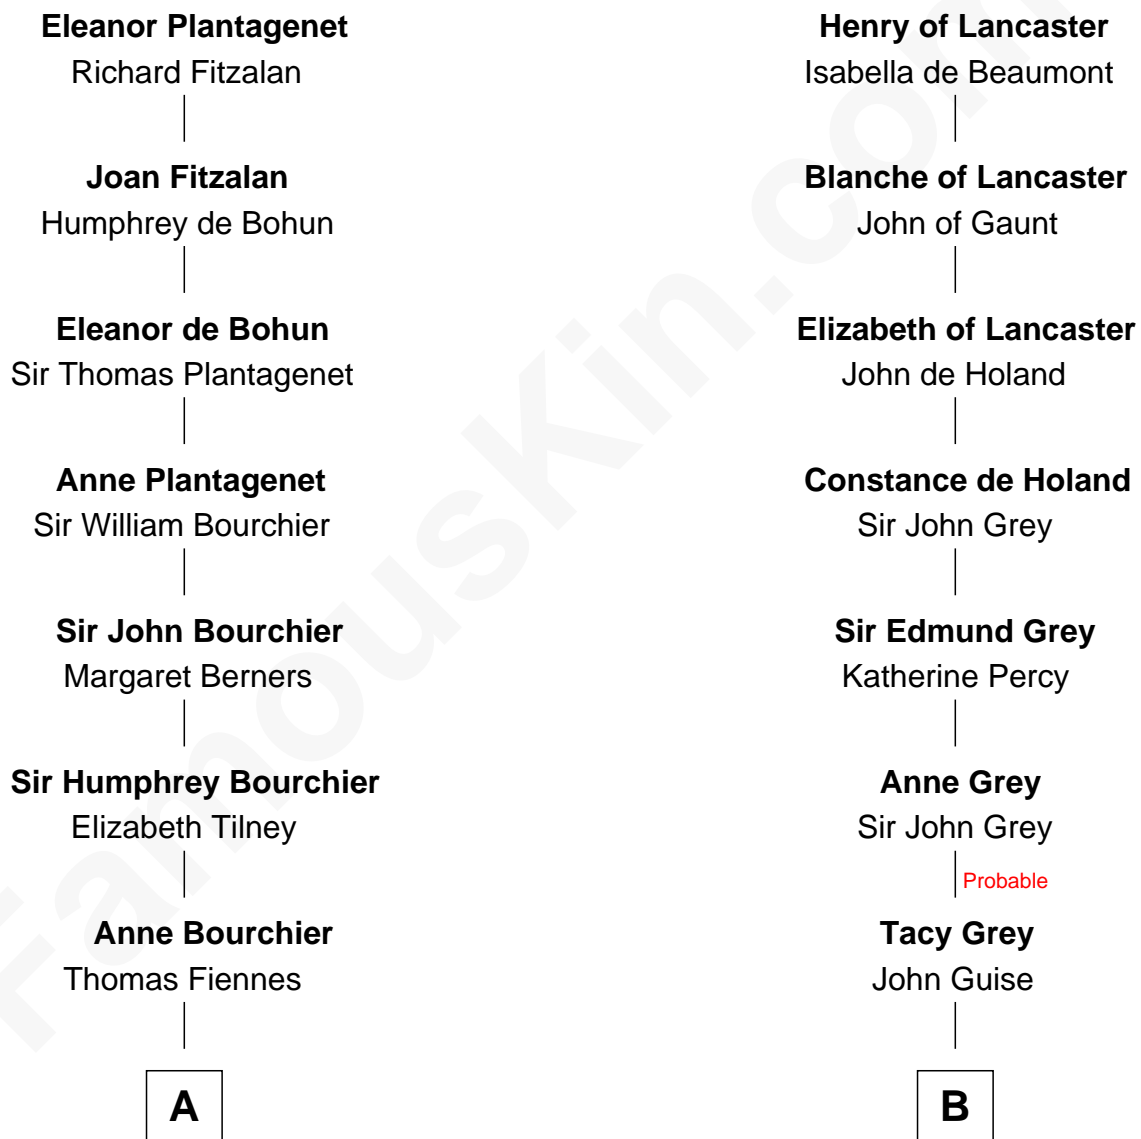

FamousKin.com Relationship Chart of

Frank Lloyd Wright

American Architect

20th cousin of

Raquel Welch

Movie Actress

Henry Plantagenet

Maud de Chaworth