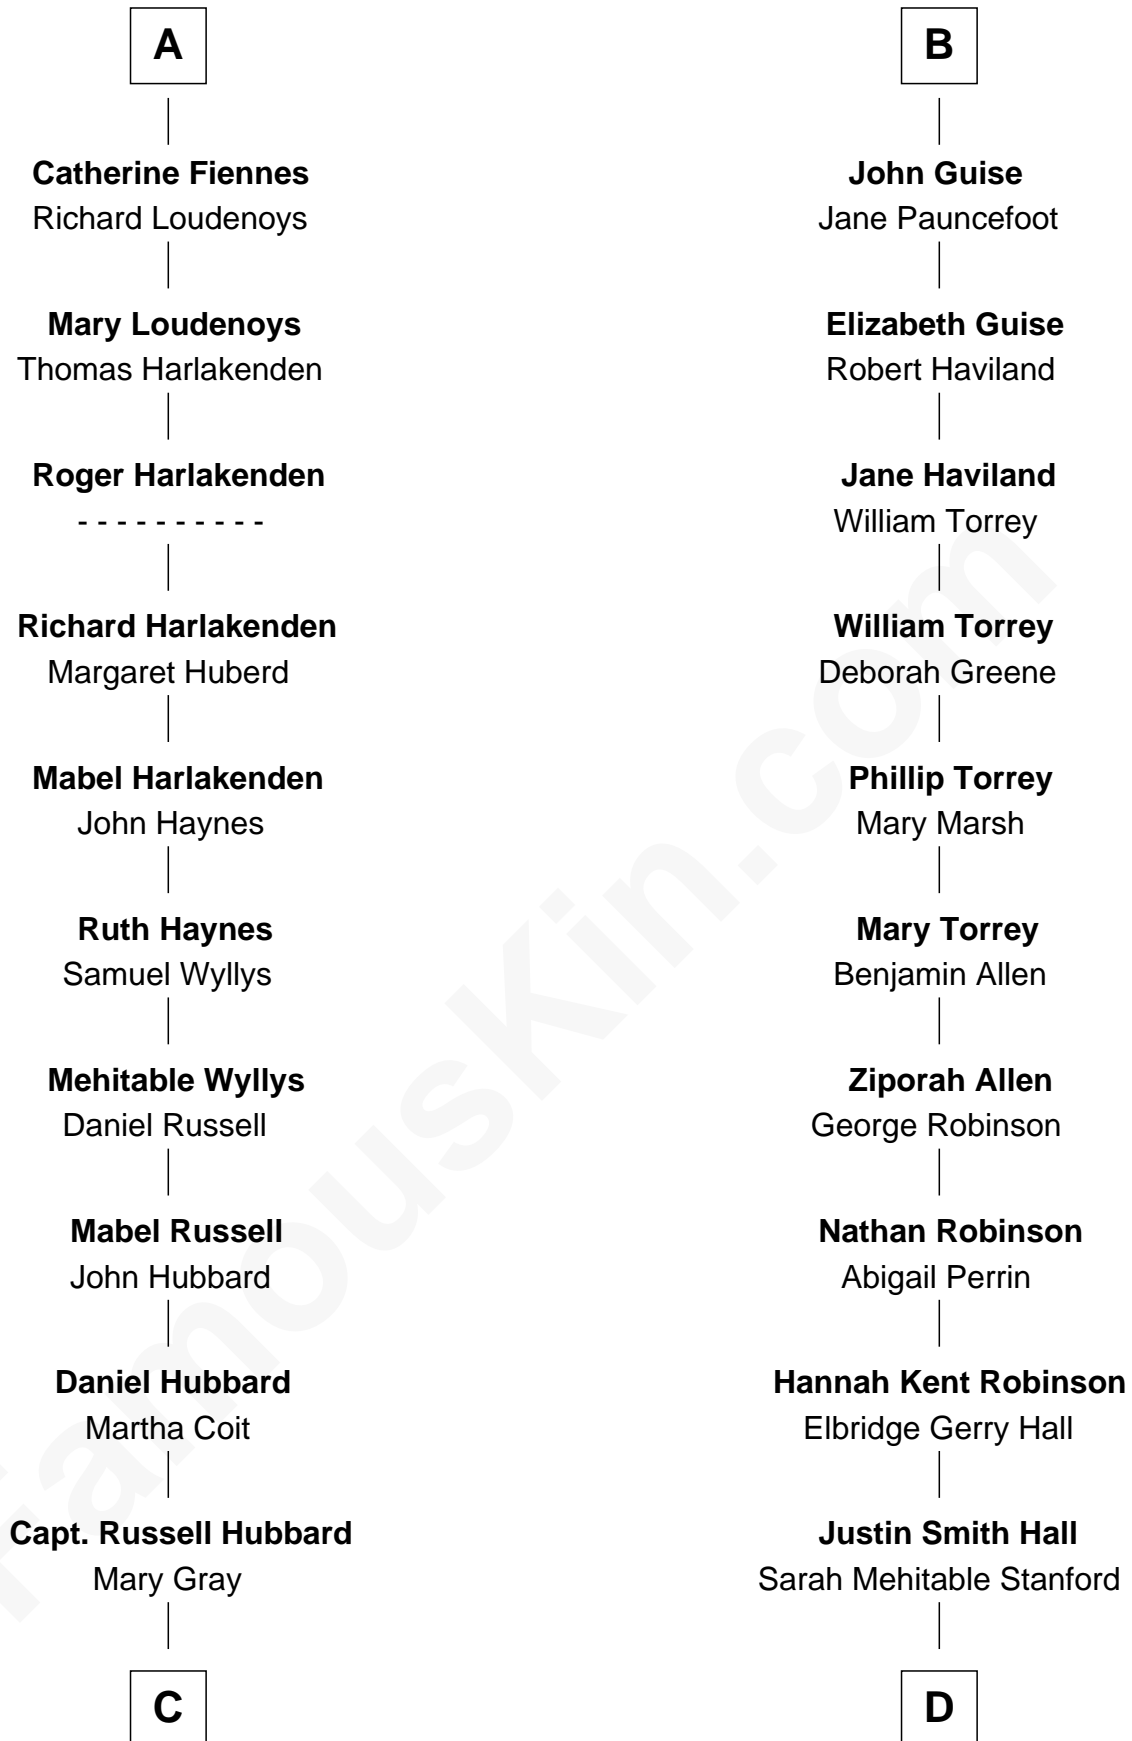

FamousKin.com
Relationship Chart of
Frank Lloyd Wright
American Architect

19th cousin 1 time removed of

Raquel Welch
Movie Actress

Ralph de Stafford
 Margaret de Audley

C

Martha Hubbard

David Wright

Rev. David Wright

Abigail Goddard

William Carey Wright

Anna Lloyd Jones

Frank Lloyd Wright

American Architect

D

Emery Stanford Hall

Clara Louise Adams