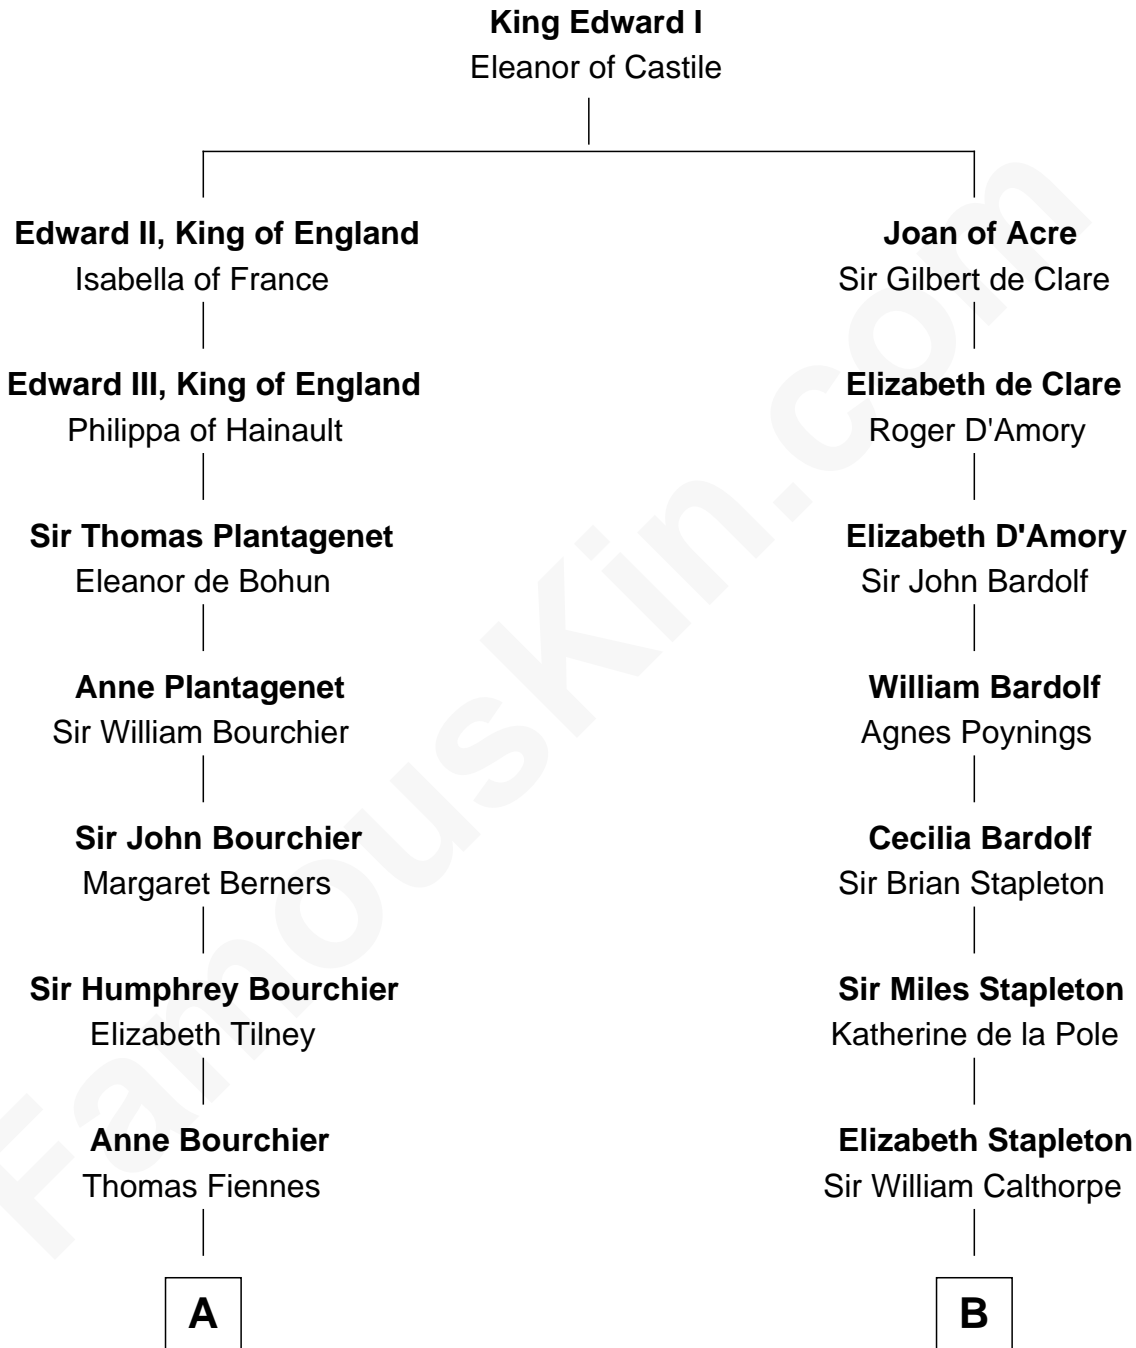

FamousKin.com
Relationship Chart of
Frank Lloyd Wright
American Architect

20th cousin 1 time removed of
Jesse James
Outlaw, Bank Robber, Murderer

C

Martha Hubbard

David Wright

Rev. David Wright

Abigail Goddard

Ailsey Cole

Sarah Lindsay

James Cole

Zerelda Elizabeth Cole

Robert Sallee James

Jesse James

Outlaw, Bank Robber, Murderer