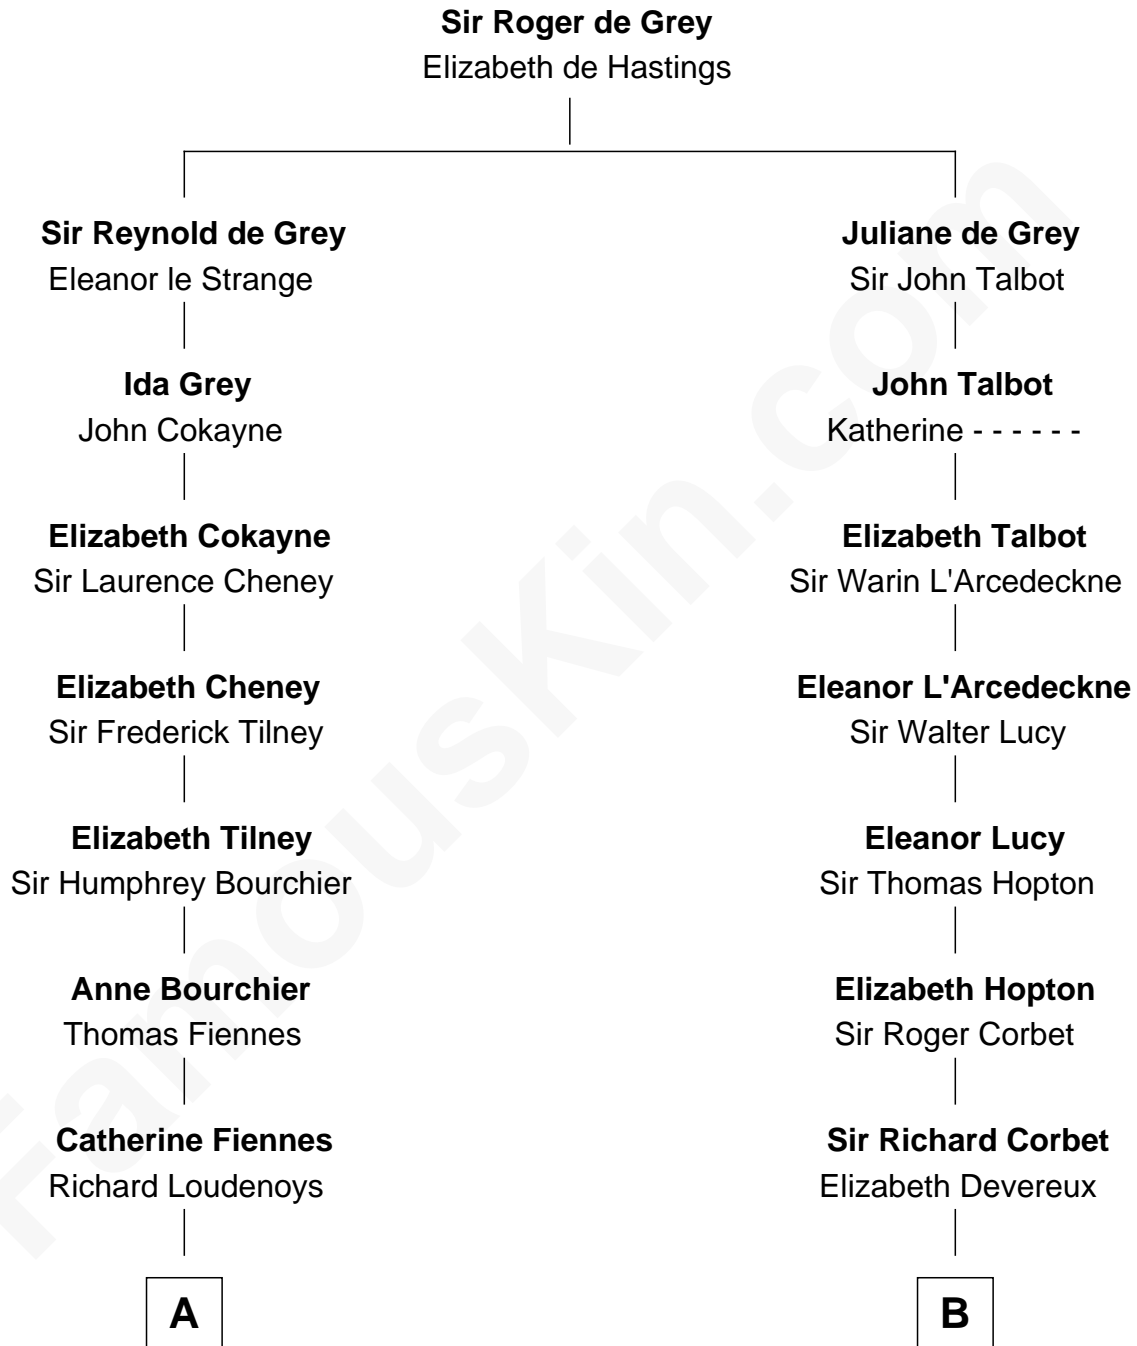

# FamousKin.com Relationship Chart of

**Frank Lloyd Wright**

*American Architect*

19th cousin of

**Grover Cleveland**

*22nd and 24th U.S. President*

**C**

**Rev. David Wright**

Abigail Goddard

**William Carey Wright**

Anna Lloyd Jones

**Frank Lloyd Wright**

*American Architect*

**D**

**William Cleveland**

Margaret Falley

**Rev. Richard Falley Cleveland**

Ann Neal

**Grover Cleveland**

*22nd and 24th U.S. President*

FamousKin.com