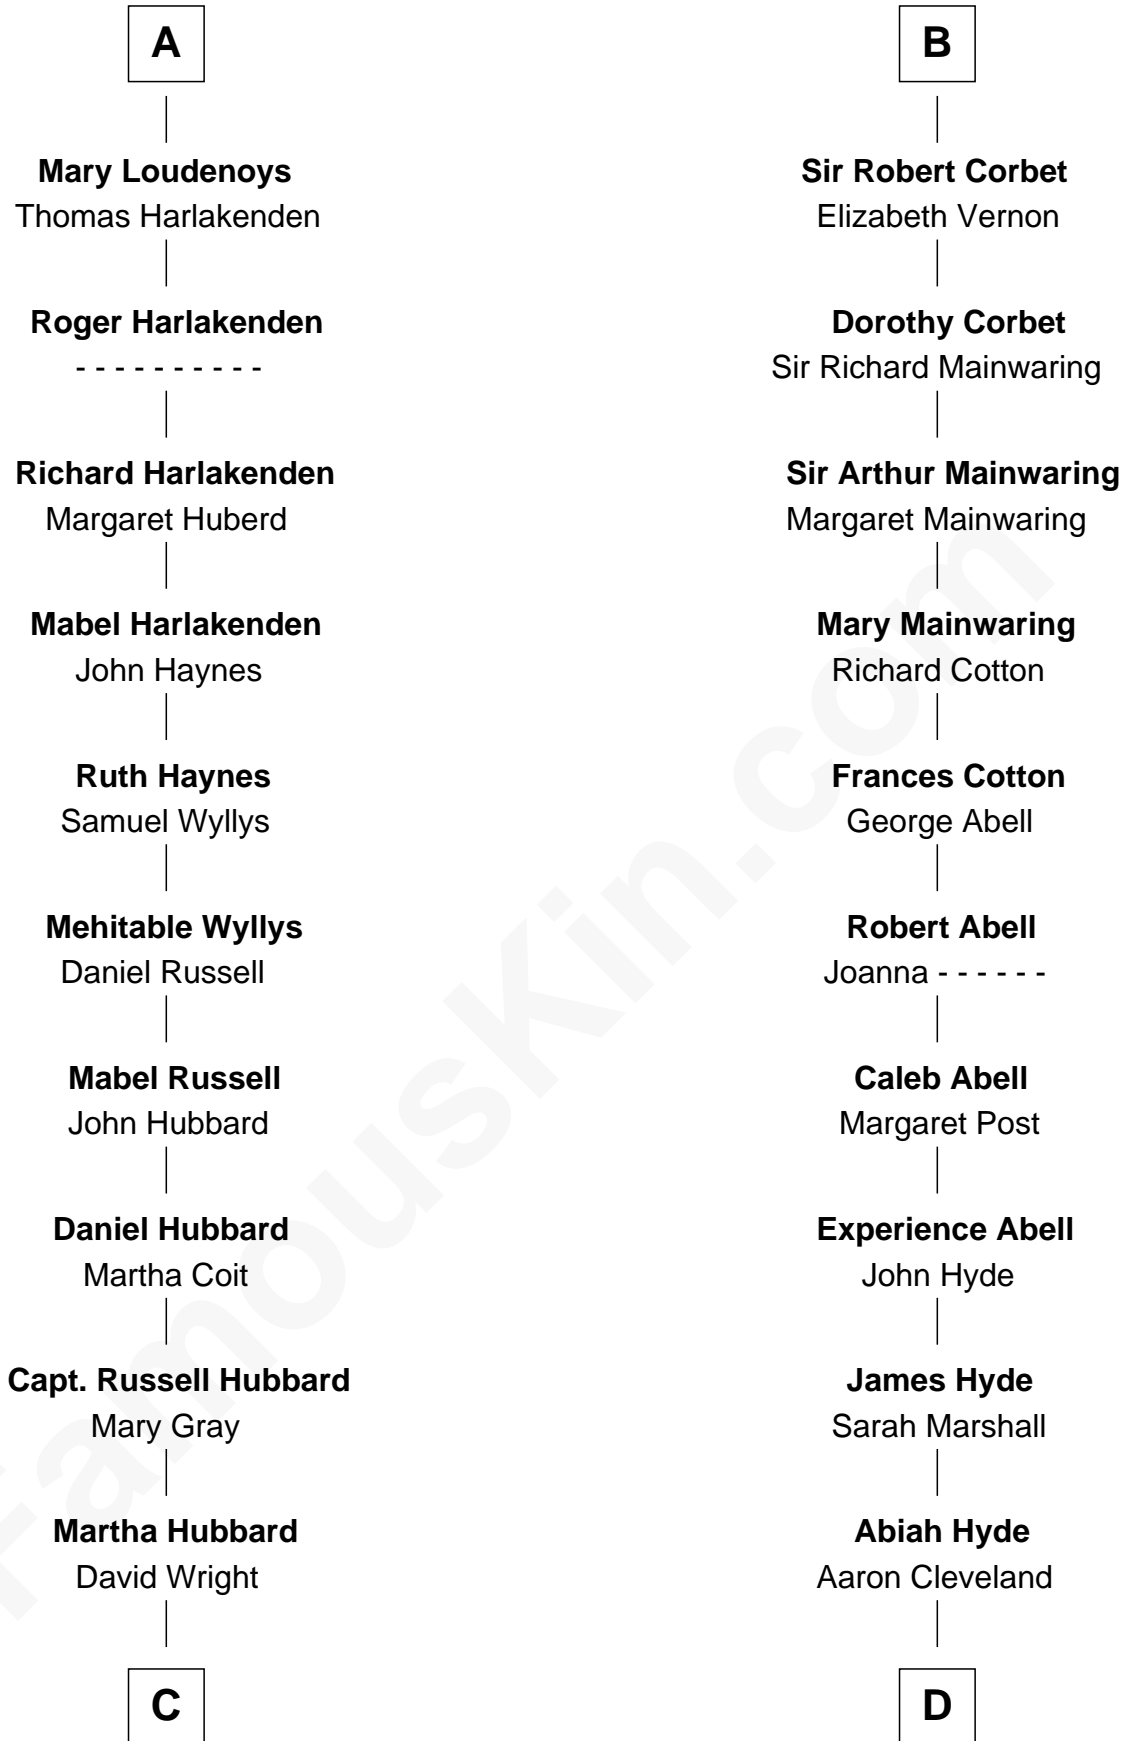

# FamousKin.com Relationship Chart of

**Frank Lloyd Wright**

*American Architect*

19th cousin of

**Grover Cleveland**

*22nd and 24th U.S. President*

**C**

**Rev. David Wright**

Abigail Goddard

**William Carey Wright**

Anna Lloyd Jones

**Frank Lloyd Wright**

*American Architect*

**D**

**William Cleveland**

Margaret Falley