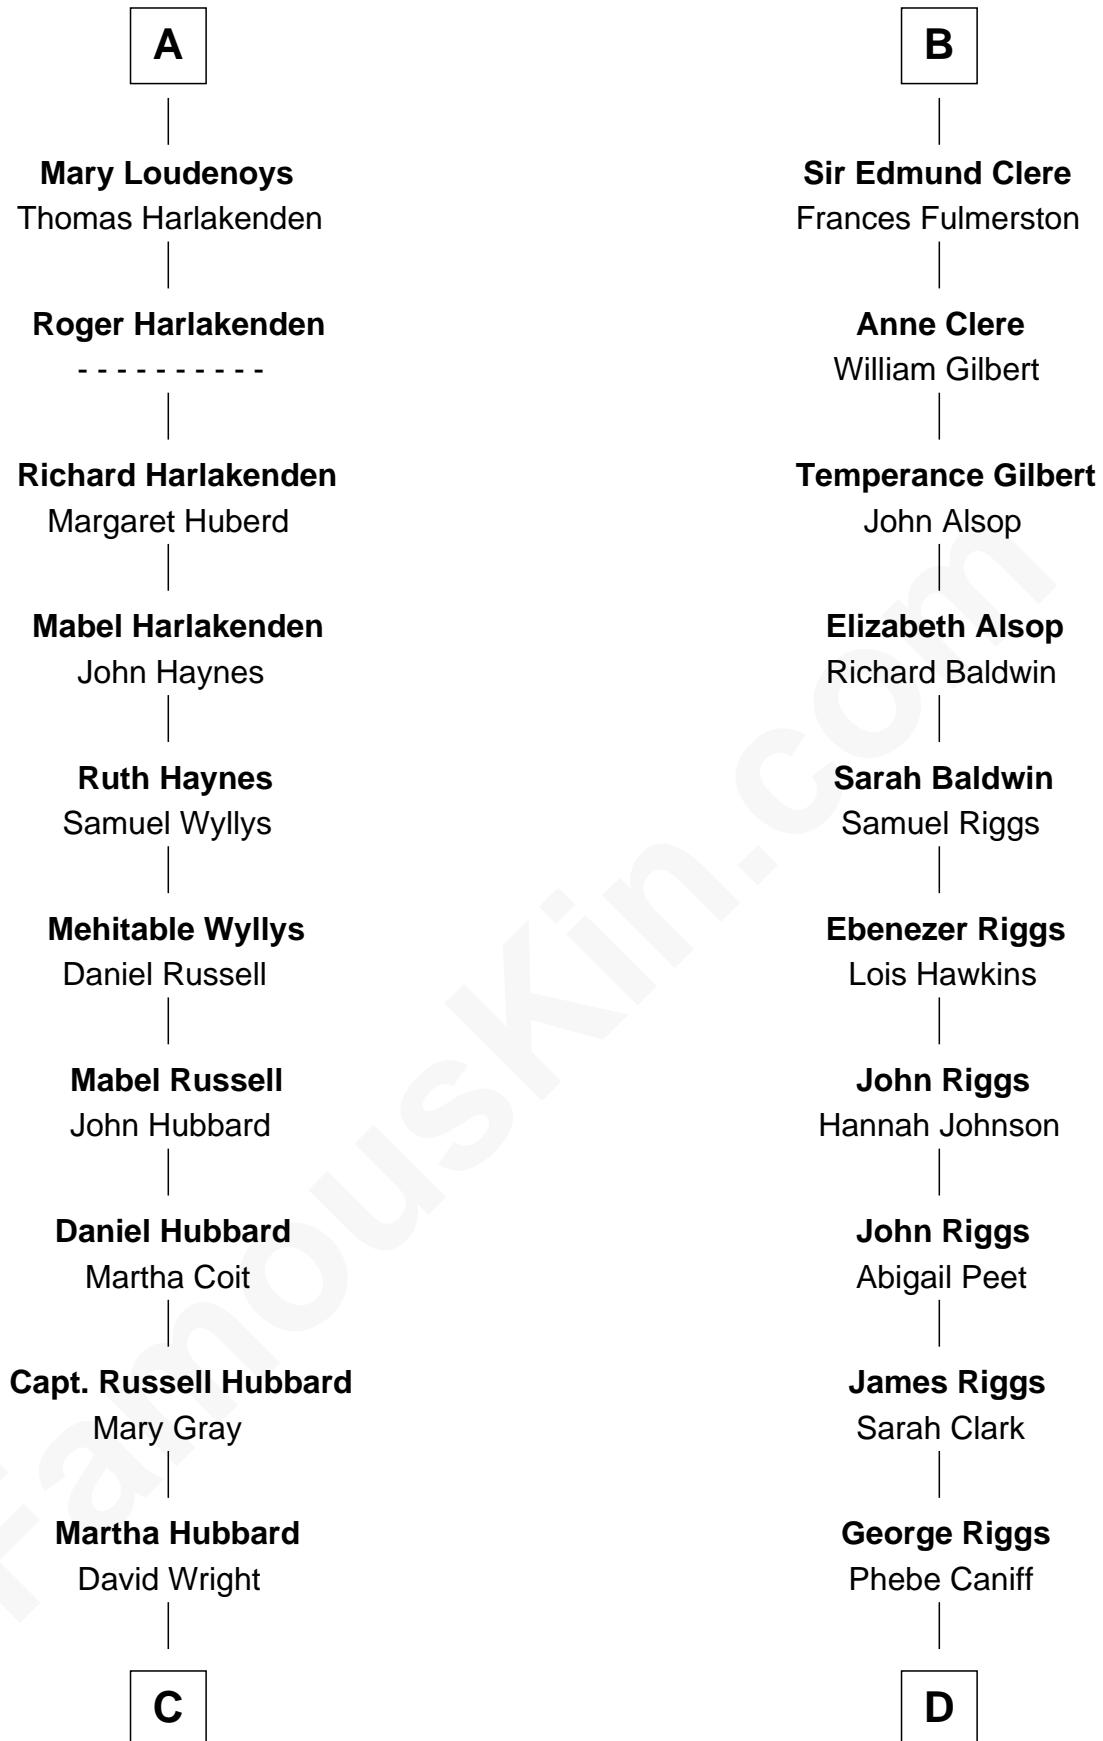

FamousKin.com
Relationship Chart of
Frank Lloyd Wright
American Architect

19th cousin 1 time removed of

Mamie (Doud) Eisenhower
First Lady of President Dwight Eisenhower

C

Rev. David Wright

Abigail Goddard

William Carey Wright

Anna Lloyd Jones

Frank Lloyd Wright

American Architect

D

Maria Riggs

Eli Doud

Royal Houghton Doud