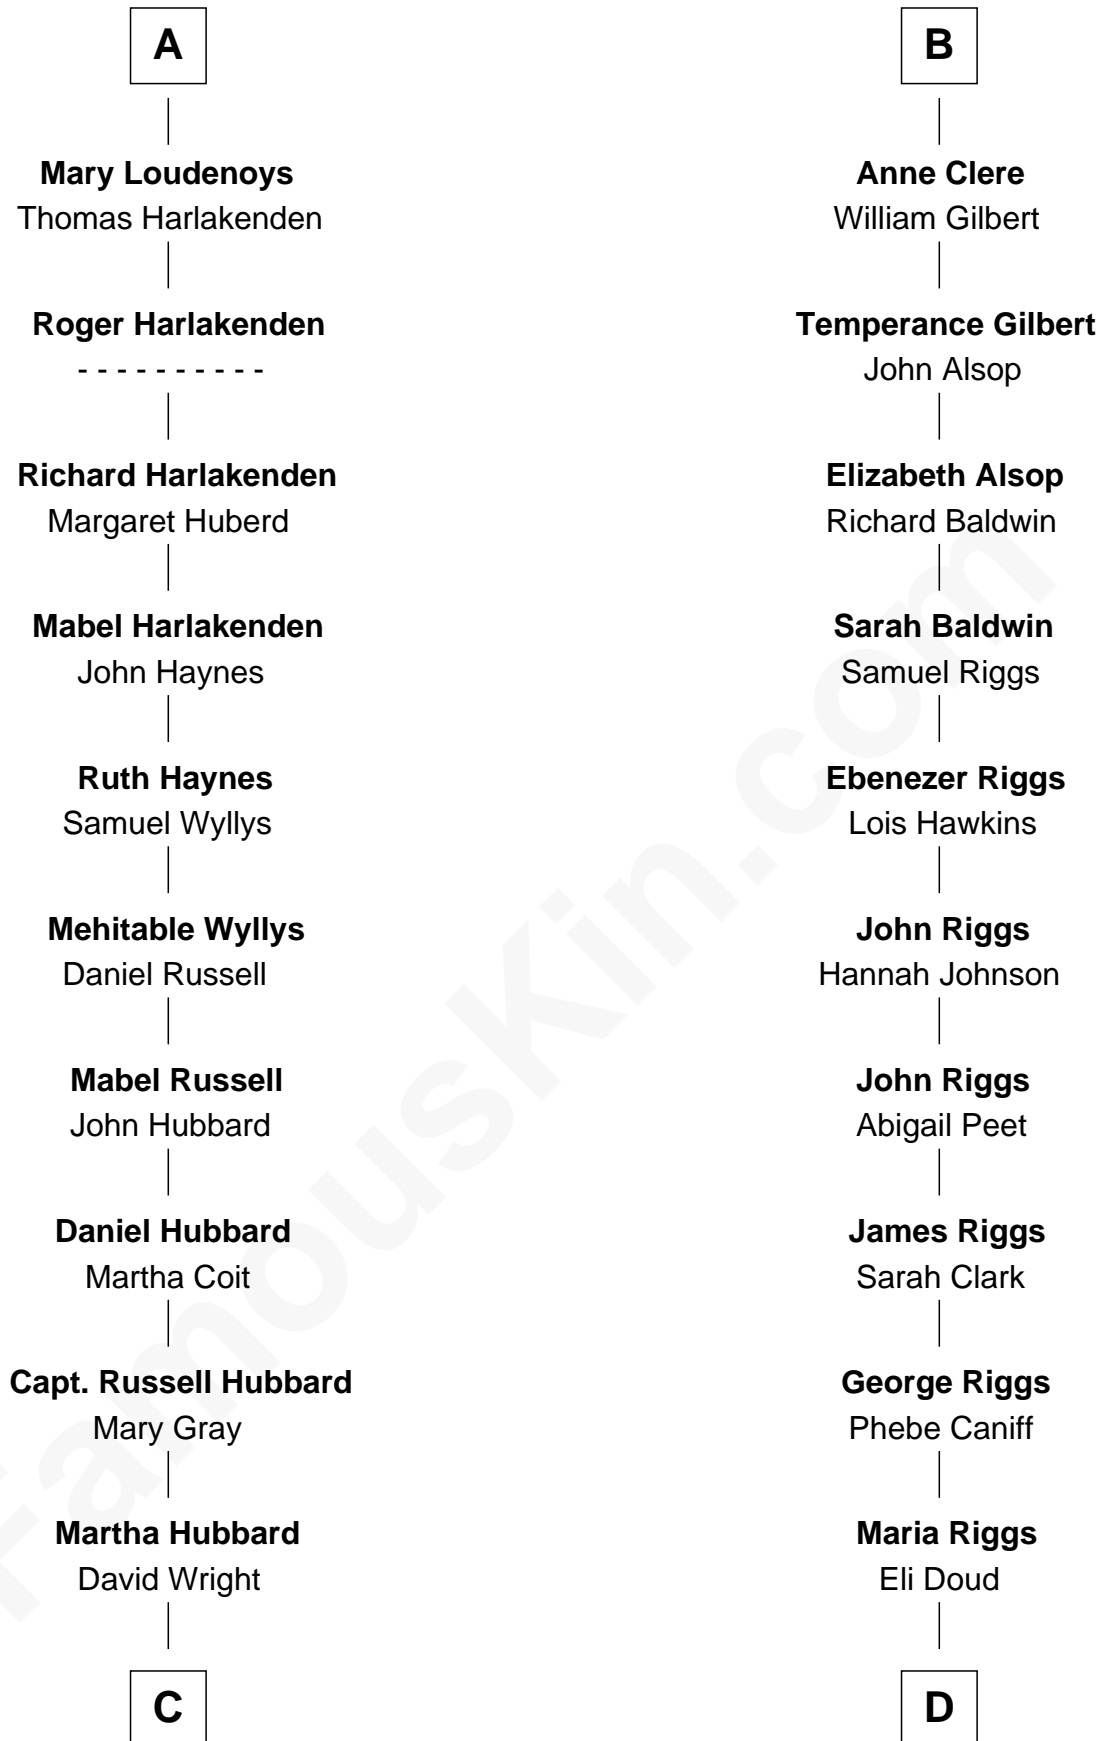

FamousKin.com
Relationship Chart of
Frank Lloyd Wright
American Architect

19th cousin of
Mamie (Doud) Eisenhower
First Lady of President Dwight Eisenhower

C

Rev. David Wright

Abigail Goddard

William Carey Wright

Anna Lloyd Jones

Frank Lloyd Wright

American Architect

D

Royal Houghton Doud

Mary Cornelia Sheldon

John Sheldon Doud

Elivera Mathilda Carlson