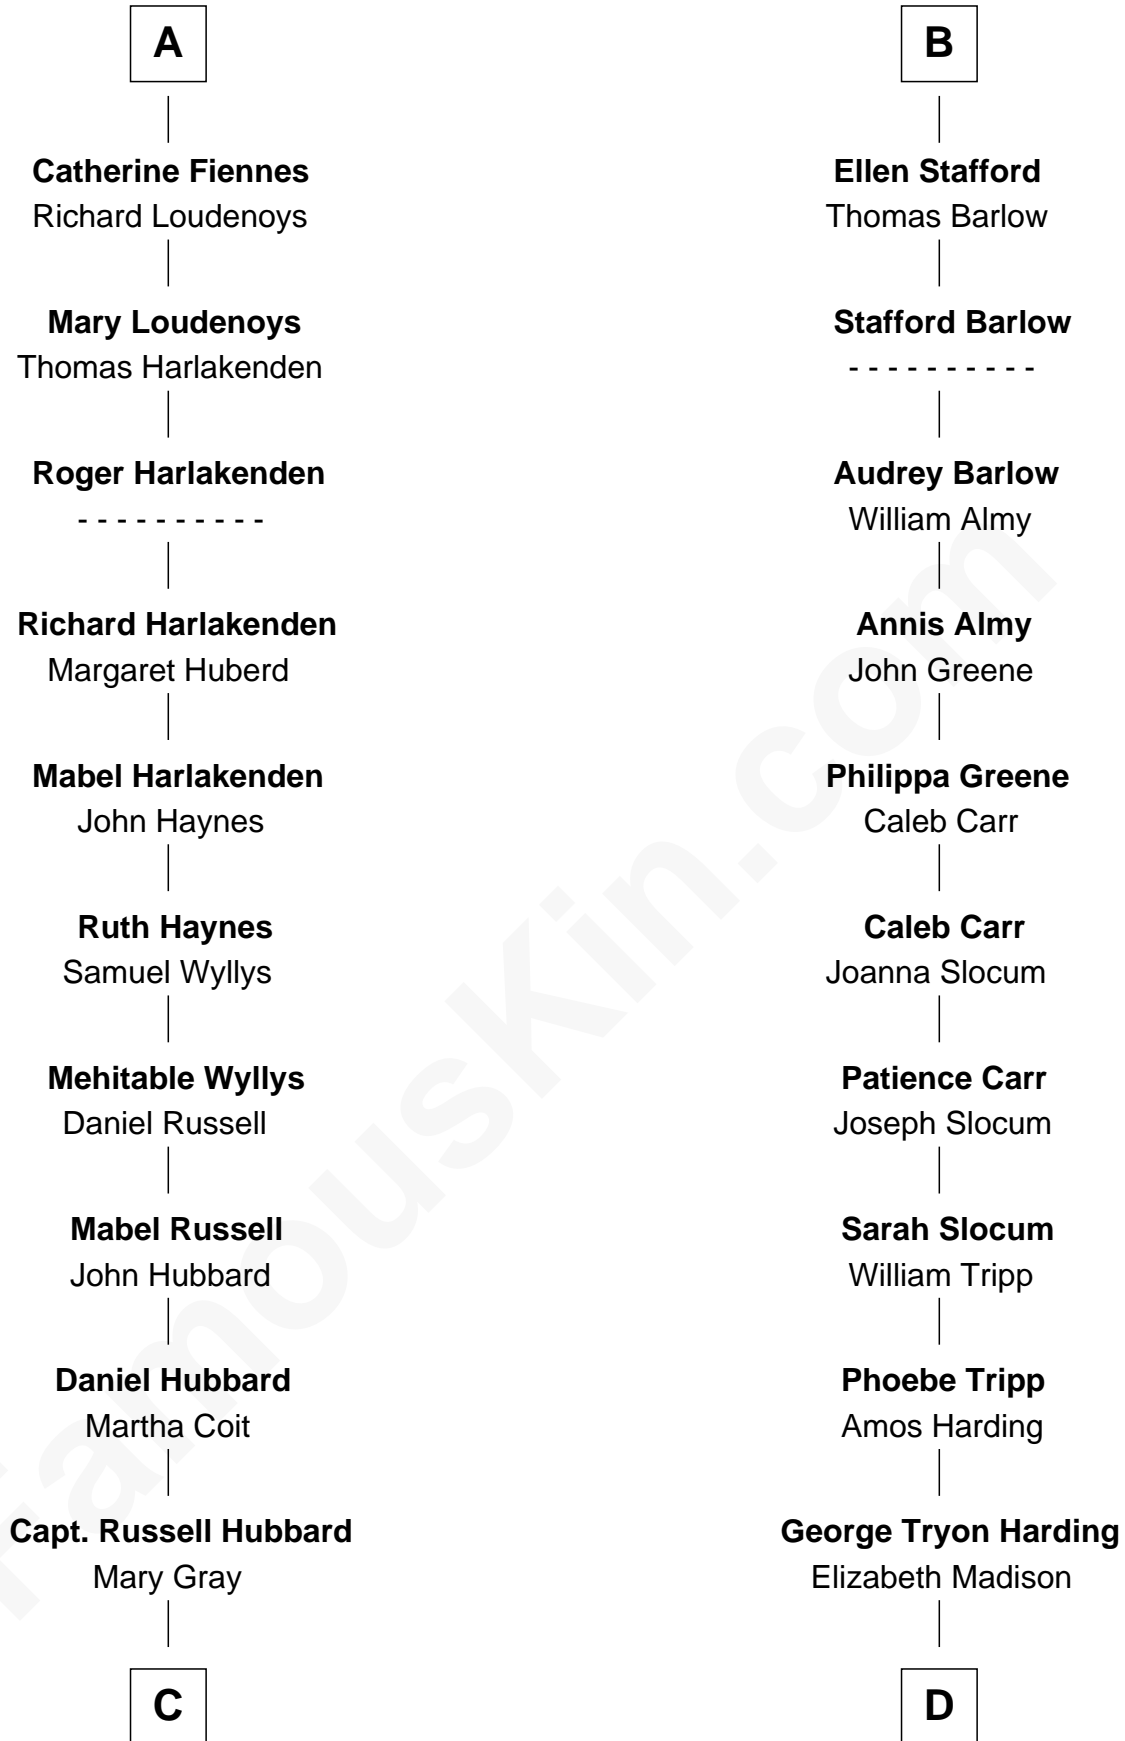

FamousKin.com
Relationship Chart of
Frank Lloyd Wright
American Architect

19th cousin 1 time removed of

Warren G. Harding
29th U.S. President

C

Martha Hubbard

David Wright

Rev. David Wright

Abigail Goddard

William Carey Wright

Anna Lloyd Jones

Frank Lloyd Wright

American Architect

D

Charles Alexander Harding

Mary Ann Crawford

Dr. George Tryon Harding

Phoebe Elizabeth Dickerson

Warren G. Harding

29th U.S. President

FamousKin.com